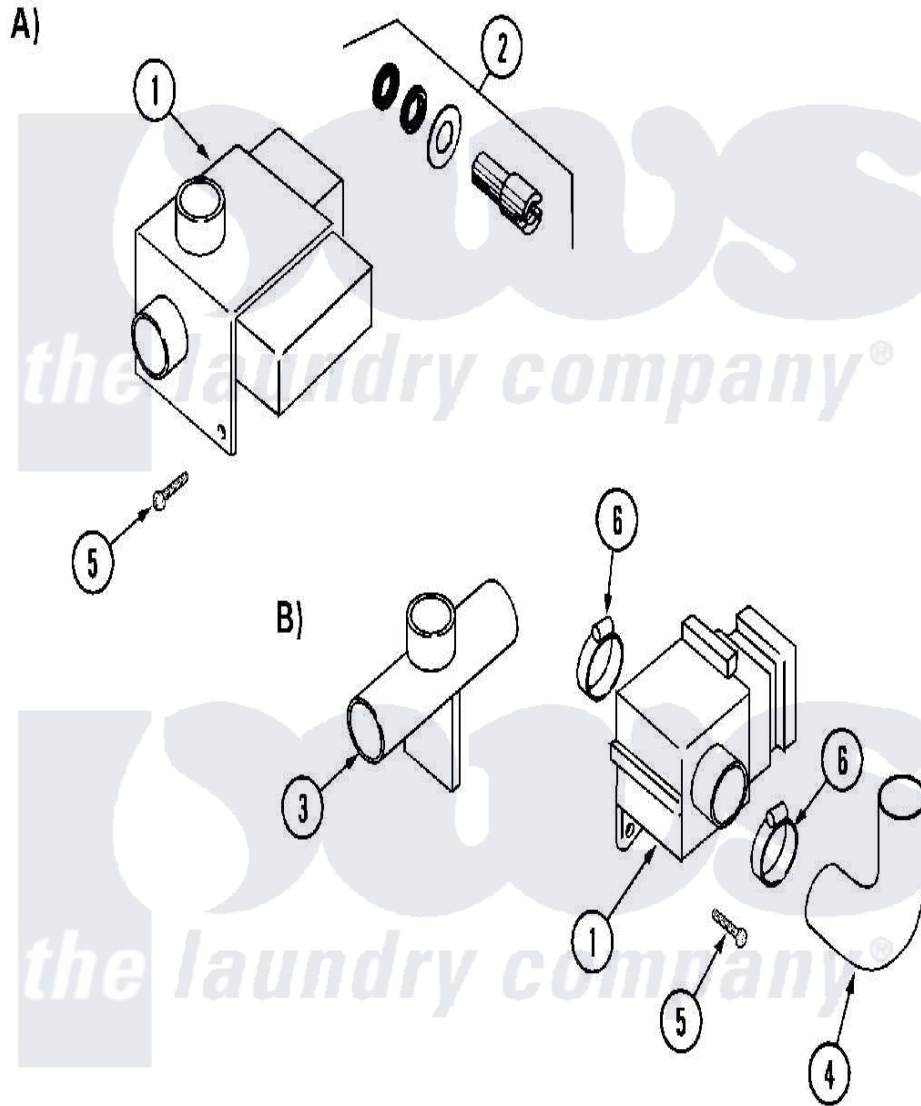

Maytag MAF18MC1 09 - DRAIN VALVE

Maytag [Commercial Maytag MAF18MC1 Washer Parts](#) Parts Diagram 09 - DRAIN VALVE
 Click on the part number to view part

Item	Original Part Number	Replaced By	Status	Part Description
001	24001116			Valve, Drain
"	24001217			Valve, Drain
"	24001530			Valve, Motor Drain
002	24001528			Shaft, Drive And Seal Kit
003	24001826		Not Available	(B)CONNECTION, TEE-DRAIN
004	24001565			Hose, Drain
005	24001502	8204624		Bolt
006	24001353	696392		Hose Clamp