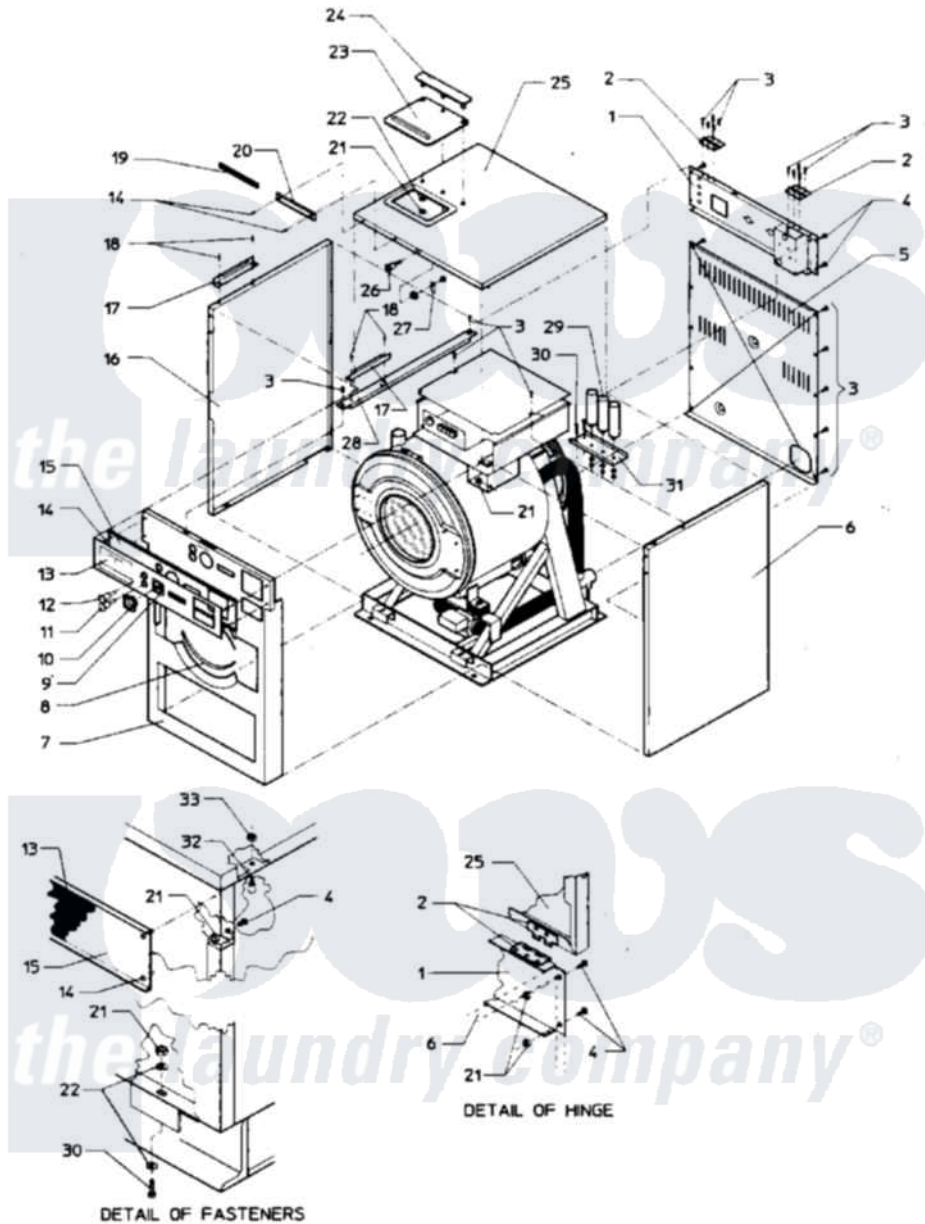

# Maytag MAF18MC4AL 01 - FINAL ASSEMBLY (MAF18MC4Ax)

Maytag Commercial Maytag MAF18MC4AL Washer Parts Parts Diagram 01 - FINAL ASSEMBLY (MAF18MC4Ax)  
 Click on the part number to view part

Item	Original Part Number	Replaced By	Status	Part Description
001	<a href="#">24001169</a>			Panel Kit, Valve
002	24001676		Not Available	HINGE, TOP COVER (NOTE: 18003069 AFTER SERIAL
"	<a href="#">Y24001300</a>			Hinge
003	24001301	<a href="#">67006964</a>		Screw, Glide
004	<a href="#">24001323</a>			Screw
005	Y24001400		Not Available	KIT, PANEL (REAR)
006	24001162		Not Available	PANEL KIT, SIDE (RT.)18 (AS VIEWED FROM FRONT)
007	24001677		Not Available	PANEL ASSY. (INR. FRNT.)
008	24001550	<a href="#">24001532</a>		Trim- Pane
009	24001679		Not Available	DECAL, CYCLE INDICATOR
010	<a href="#">24001680</a>			GLASS, TIMER
011	24001681		Not Available	LIGHT, INDICATOR (RED 110V)
012	24001682		Not Available	LIGHT, INDOCATOR (AMBER 110V)
013	24001683		Not Available	DECAL, MAYTAG