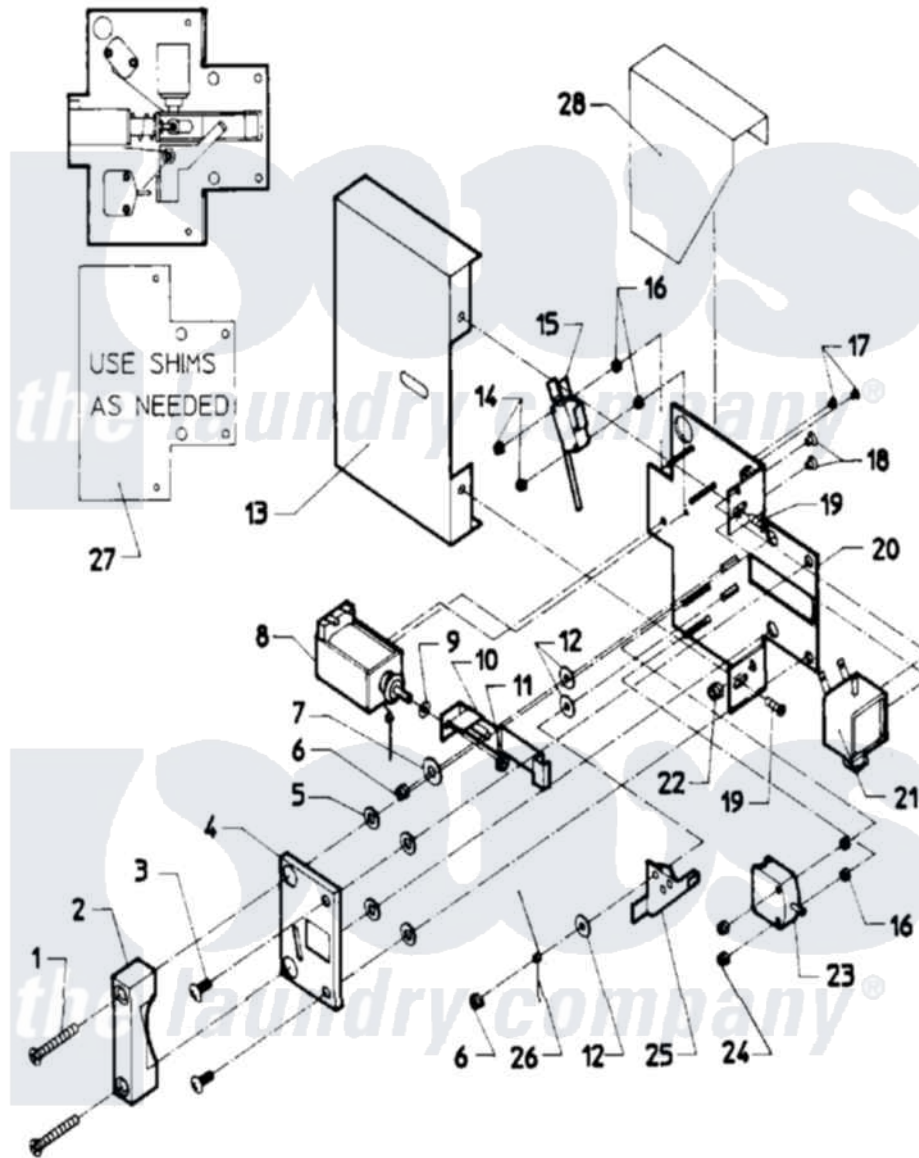

Maytag MAF18MC4AL 03 - DOOR SAFETY INTERLOCK (MAF18MC4Ax)

Maytag [Commercial Maytag MAF18MC4AL Washer Parts](#) Parts Diagram 03 - DOOR SAFETY INTERLOCK (MAF18MC4Ax)

[Click on the part number to view part](#)

Item	Original Part Number	Replaced By	Status	Part Description
001	24001642			Screw, S.s.
002	24001483		Not Available	CATCH, DOOR LOCK
003	24001323			Screw
004	24001484		Not Available	COVER, DOOR LOCK PLATE
005	24001295			Lockwasher, S.s.
006	24001342	74005230		Nut, Lock
007	24001485			Washer, Shoulder
008	24001101			Solenoid, Door Rel
009	24001358			Washer, Flat
010	24001250			Button, Push
011	24001481	Y707702		Locknut
012	24001480			Washer, Teflon
013	24001487		Not Available	COVER, DOOR LOCK ASSY.
014	24001476			Nut, Fiberlock
015	24001229			Switch, Door Lock
016	24001477		Not Available	SPACER, NYLON (No.6)

017	24001643		Screw, S.s.
018	24001479		Screw, S.s.
019	24001301	67006964	Screw, Glide
020	NLA	Not Available	PLATE, DOOR LOCK
021	24001102		Solenoid, Door Lck
022	24001305		Nut, Fiberlock
023	24001255		Switch, Door Handle
024	24001736	24001425	Nut, Fiberlock, Pltd
025	24001230		Lever, Door Lock
026	24001293		Spring, Torsion
027	24001559		Shim, Door Lock
028	24001488	Not Available	SHIELD, SPLASH (DOOR LOCK)
"	24001640		Door Lock Complete