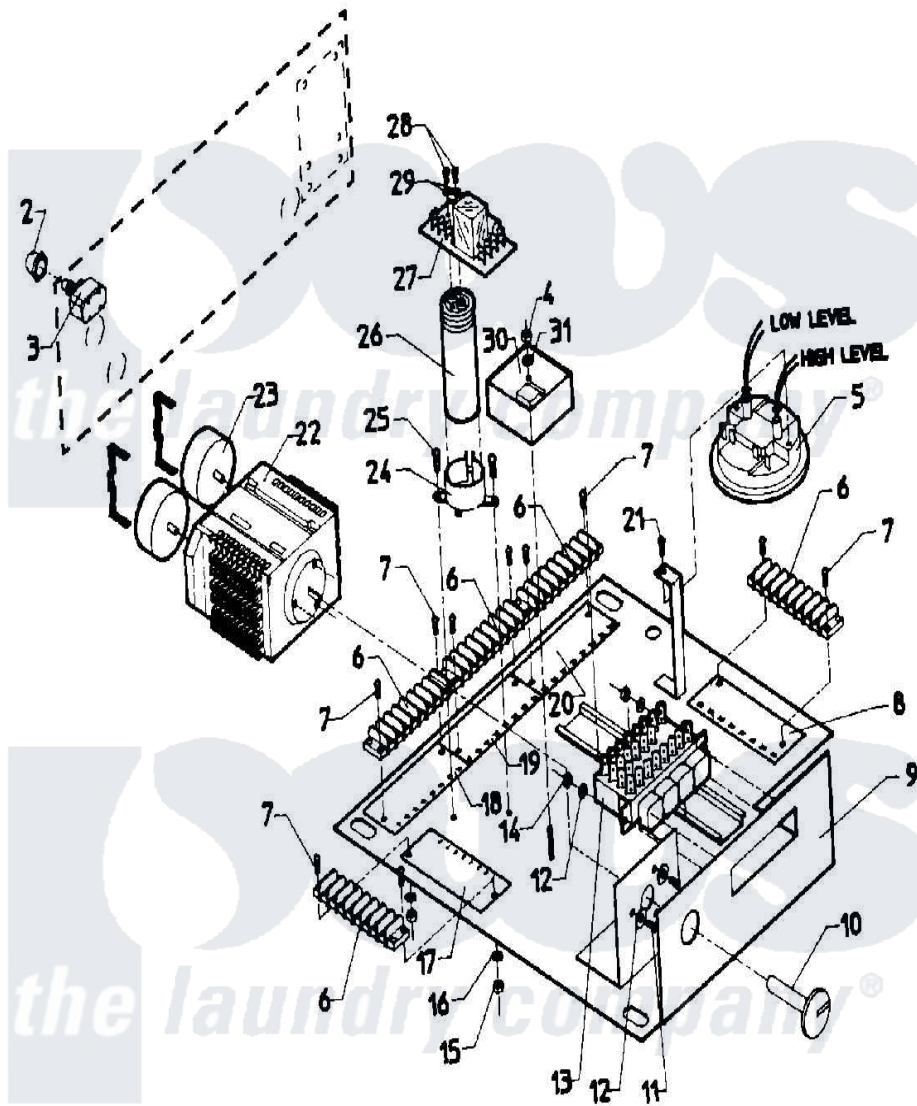

# Maytag MAF18MC4AL 04 - CONTROL MODULE (MAF18MC4Ax)

Maytag [Commercial Maytag MAF18MC4AL Washer Parts](#) Parts Diagram 04 - CONTROL MODULE (MAF18MC4Ax)  
 Click on the part number to view part

Item	Original Part Number	Replaced By	Status	Part Description
001	24001104		Not Available	CONTACTOR, AUX. ADDER
"	<a href="#">24001737</a>			Relay
"	<a href="#">24001738</a>			Relay
002	24001744		Not Available	BOOT, PUSH BUTTON
003	<a href="#">24001254</a>			Switch, Momentary
004	24001419	<a href="#">W10139757</a>		Nut
005	24001223		Not Available	SWITCH, DUAL LEVEL
006	24001412		Not Available	STRIP, TERMINAL
007	<a href="#">24001414</a>	<a href="#">4450038</a>		Screw
008	24001030		Not Available	DECAL,INSUL.TERM STIRP (33-40)
009	W10124350		Not Available	PART NUMBER NOT AVAILABLE
010	W10124350		Not Available	PART NUMBER NOT AVAILABLE
011	<a href="#">24001357</a>			Screw, Stainless Steel
012	<a href="#">24001358</a>			Washer, Flat

013	NLA		Not Available	SWITCH, CYCLE SELECTOR
014	NLA		Not Available	NUT, FIBERLOCK
015	24001417	<a href="#">7103P070-60</a>		Nut, Top Pilot
016	<a href="#">24001415</a>			Washer, S.s.
017	NLA		Not Available	DECAL,INSUL. TERM STRIP (1-8)
018	NLA		Not Available	DECAL,INSUL. TERM STRIP (9-16)
019	NLA		Not Available	DECAL,INSUL. TERM STRIP (17-24)
020	NLA		Not Available	DECAL,INSUL. TERM STRIP (25-32)
021	<a href="#">24001411</a>	<a href="#">313806</a>		Screw
022	<a href="#">24001178</a>			Kit, Timer Cycle
023	<a href="#">24001577</a>			Motor, Timer
024	W10124350		Not Available	PART NUMBER NOT AVAILABLE
025	24001578	<a href="#">3196170</a>		Screw
026	<a href="#">24001247</a>			Capacitor, Door Lock
027	24001248		Not Available	PC BOARD, DOOR UNLOCK (110V)
"	<a href="#">24001742</a>			Board, P.C.
028	<a href="#">24001580</a>			Screw, S.s.
029	<a href="#">24001579</a>			Washer, S.s.
030	<a href="#">24001176</a>			Kit, Timer Delay
031	<a href="#">24001295</a>			Lockwasher, S.s.