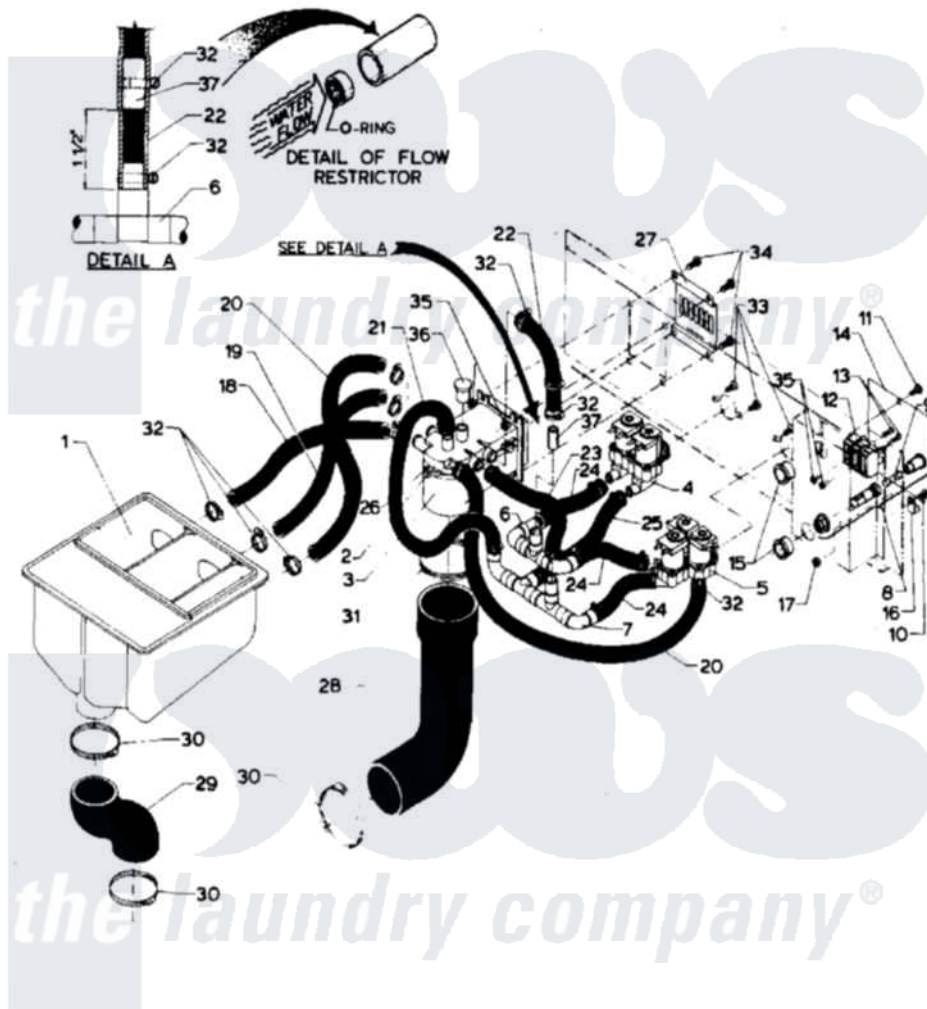

Maytag MAF18MC4AL 06 - SOAP DISPENSER (MAF18MC4Ax)

Maytag [Commercial Maytag MAF18MC4AL Washer Parts](#) Parts Diagram 06 - SOAP DISPENSER (MAF18MC4Ax)
 Click on the part number to view part

Item	Original Part Number	Replaced By	Status	Part Description
001	24001627		Not Available	DISPENSER, SUPPLY (COIN)
002	24001031			Breaker, Vac.
003	24001032			Breaker, Vac.
004	24001117			Valve
005	24001118			Valve
006	24001765		Not Available	MANIFOLD, SUPPLY
007	24001766		Not Available	MANIFOLD, FILL
008	24001433			Holder, Fuse
009	24001225			Fuse, Control
010	24001432	W10068250		Screw
011	24001301	67006964		Screw, Glide
012	24001629		Not Available	BLOCK, INPUT POWER (3 WIRE)
013	24001430			Screw, S.s
014	24001429		Not Available	COVER, JUNCTION BOX
015	24001436	8008P014-60		Grommet, Nylon
016	24001434		Not Available	CONNECTOR, GROUND

017	24001342	74005230	Nut, Lock
018	24001767	Not Available	HOSE
019	24001768	Not Available	HOSE
020	24001769	Not Available	HOSE
021	24001770	Not Available	HOSE
022	24001771	Not Available	HOSE
023	24001772	Not Available	HOSE
024	24001773	Not Available	HOSE
025	NLA	Not Available	HOSE
026	24001432	W10068250	Screw
027	24001426		Cover, Vacuum Breaker
028	24001552		Hose, Vacuum Breaker
029	24001442		Hose, Soap Dispenser
030	24001353	696392	Hose Clamp
031	24001282	Not Available	CLAMP, HOSE (No.48)
032	24001423	489503	Clamp
033	24001357		Screw, Stainless Steel
034	24001414	4450038	Screw
035	24001425		Nut, Fiberlock, Pltd
036	24001424	Not Available	CAP, PLUG (YELLOW)
037	24001775	Not Available	FLOW RESTRICTOR ASSY.