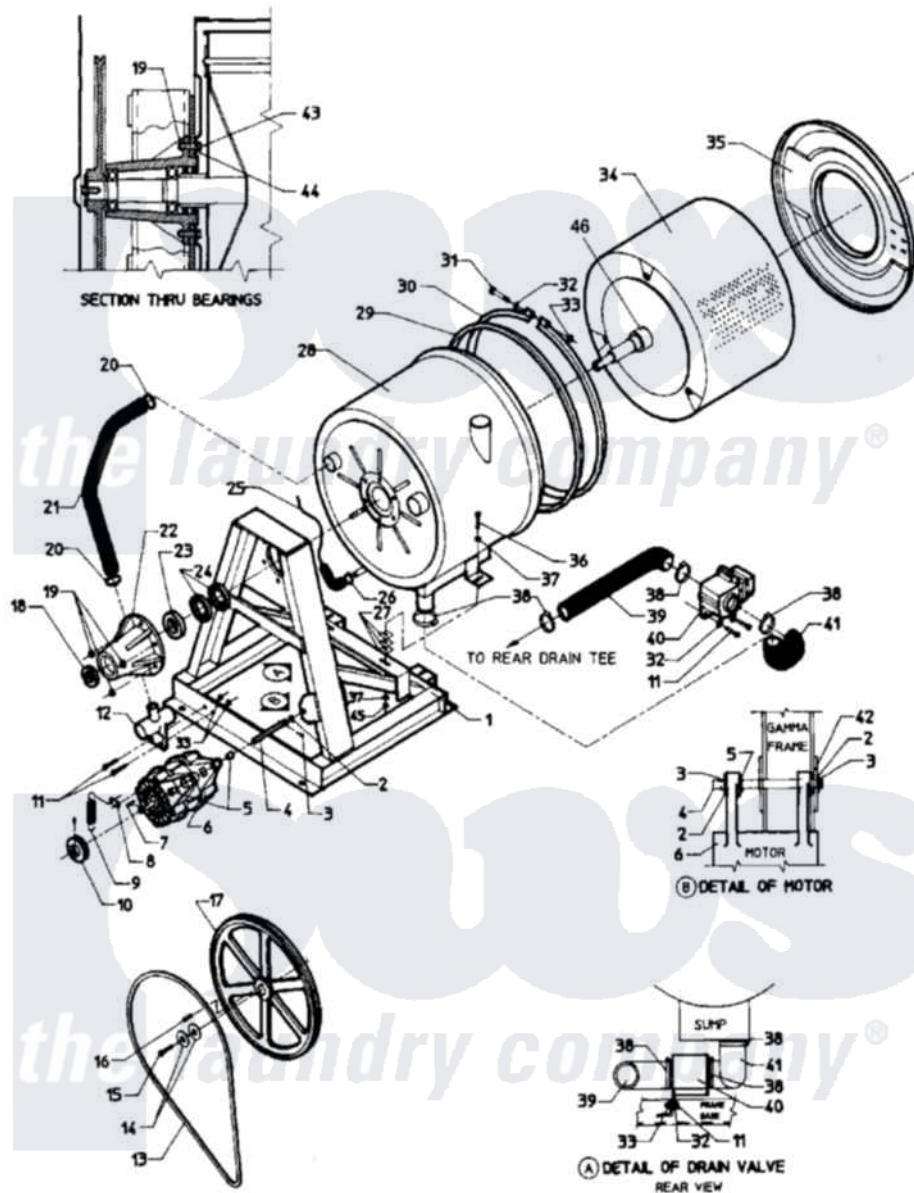

Maytag MAF18MC4AL 08 - SUB ASSEMBLY (MAF18MC4Ax)

Maytag [Commercial Maytag MAF18MC4AL Washer Parts](#) Parts Diagram 08 - SUB ASSEMBLY (MAF18MC4Ax)
 Click on the part number to view part

| Item | Original Part Number | Replaced By | Status | Part Description |
|------|--------------------------|-------------------------|---------------|-------------------------------|
| 001 | 24001369 | | Not Available | KIT ASSY., FRAME (2 SPEED) |
| 002 | 24001511 | | | Washer, Hardened |
| 003 | 24001512 | | Not Available | PIN, COTTER PLTD. (1/8X1 1/2) |
| 004 | 24001647 | | Not Available | ROD, MOTOR SUPPORT |
| 005 | 24001021 | | | Bushing, Motor |
| 006 | 24001018 | | | Bearing, 6204-2RS |
| " | 24001078 | | | Motor, 2SP |
| 007 | 24001648 | | Not Available | KEY (MOTOR 3/16" X 1 1/2") |
| 008 | 24001651 | | Not Available | CLIP, MOTOR SPRING |
| 009 | 24001650 | | Not Available | SPRING (BELT TENSION) |
| 010 | 24001086 | | | Pulley, Motor |
| 011 | 24001502 | 8204624 | | Bolt |
| 012 | 24001826 | | Not Available | (B)CONNECTION, TEE-DRAIN |
| 013 | 24001093 | | | Belt, V |