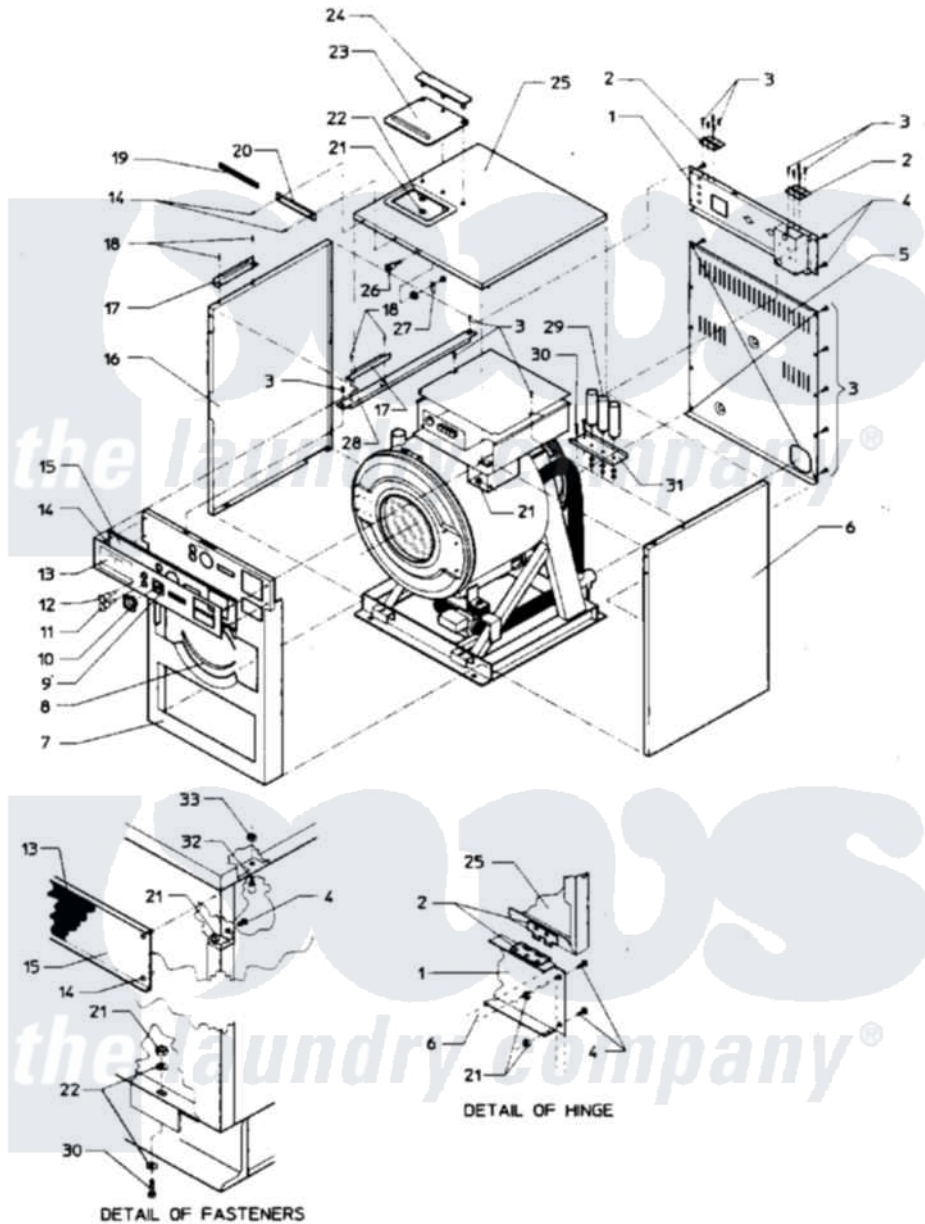

Maytag MAF18MC4AW 01 - FINAL ASSEMBLY (MAF18MC4Ax)

Maytag [Commercial Maytag MAF18MC4AW Washer Parts](#) Parts Diagram 01 - FINAL ASSEMBLY (MAF18MC4Ax)
 Click on the part number to view part

Item	Original Part Number	Replaced By	Status	Part Description
001	24001169			Panel Kit, Valve
002	24001676		Not Available	HINGE, TOP COVER (NOTE: 18003069 AFTER SERIAL
"	Y24001300			Hinge
003	24001301	67006964		Screw, Glide
004	24001323			Screw
005	Y24001400		Not Available	KIT, PANEL (REAR)
006	24001162		Not Available	PANEL KIT, SIDE (RT.)18 (AS VIEWED FROM FRONT)
007	24001677		Not Available	PANEL ASSY. (INR. FRNT.)
008	24001550	24001532		Trim- Pane
009	24001679		Not Available	DECAL, CYCLE INDICATOR
010	24001680			GLASS, TIMER
011	24001681		Not Available	LIGHT, INDICATOR (RED 110V)
012	24001682		Not Available	LIGHT, INDOCATOR (AMBER 110V)
013	24001683		Not Available	DECAL, MAYTAG

014	24001533		Rivet, Pop S.s.
015	24002036		Decal, Control Panel
"	NLA	Not Available	PANEL, CONTROL
016	24001155	Not Available	(AS VIEWED FROM THE FRONT)
"	NLA	Not Available	PANEL KIT, SIDE (LT.)18
017	24001539	Not Available	BRACKET, SOAP DISPENSER
018	24001540	Not Available	RIVET, BLIND S.S. (1/8 X 5/16)
019	W10124350	Not Available	PART NUMBER NOT AVAILABLE
020	24001671	Not Available	NAMEPLATE
021	24001510	W10139757	Nut
022	24001295		Lockwasher, S.s.
023	24001219	Not Available	COVER, SOAP DISPENSER
024	24001542		Clamp, Soap Dispenser
025	24001168		KIT ASSY., TOP COVER
026	24001220		Lock, Top Cover
027	24001221		Latch, Top Cover
028	24001695	Not Available	BRACE, TOP
029	24001236		Capacitor
030	24001303		Screw
031	24001692	Not Available	BRACKET, CAPACITOR
032	24001305		Nut, Fiberlock
033	24001425		Nut, Fiberlock, Pltd
034	W10124350	Not Available	PART NUMBER NOT AVAILABLE