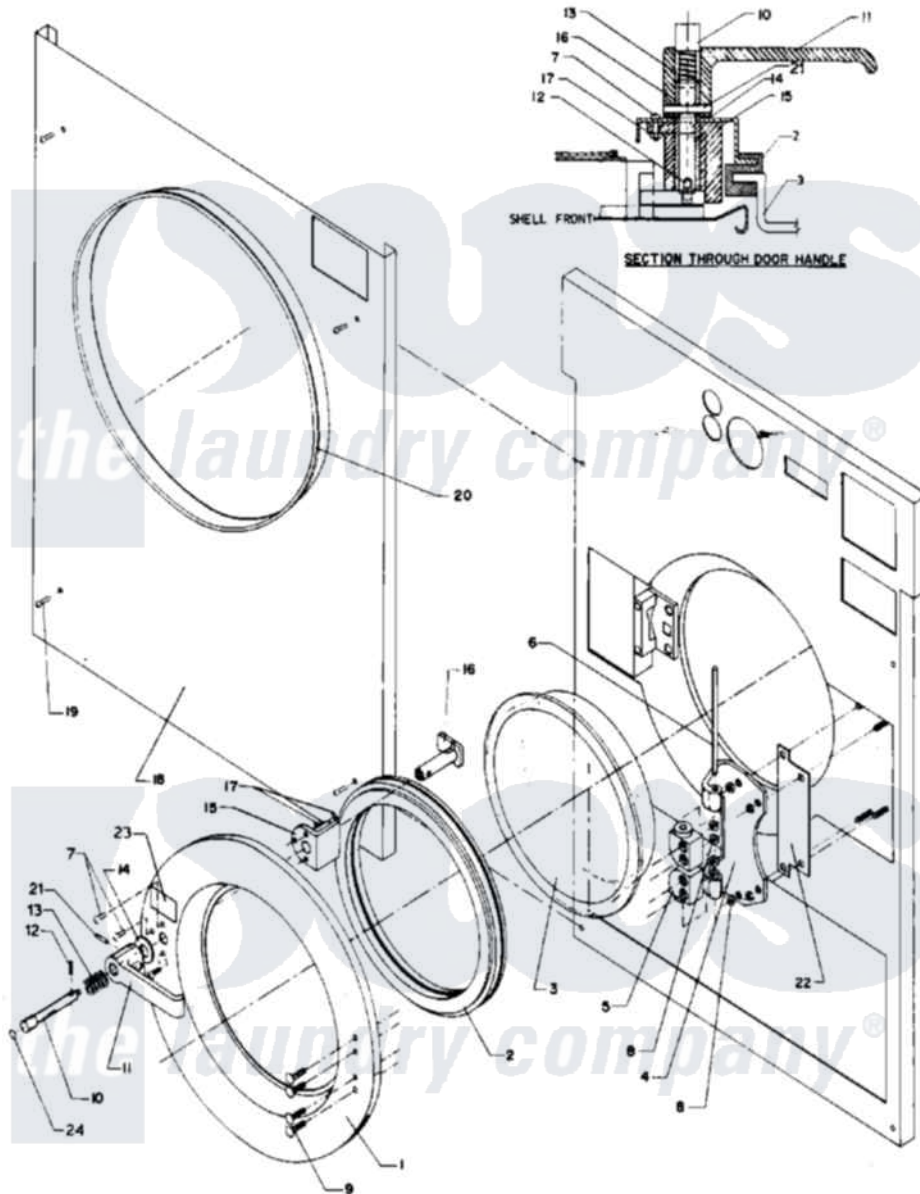

# Maytag MAF18MC4AW 02 - DOOR & RELATED PARTS (MAF18MC4Ax)

Maytag Commercial Maytag MAF18MC4AW Washer Parts Diagram 02 - DOOR & RELATED PARTS (MAF18MC4Ax)

[Click on the part number to view part](#)

Item	Original Part Number	Replaced By	Status	Part Description
001	<a href="#">24001638</a>			Door Assembly
"	NLA		Not Available	DOOR
002	<a href="#">24001075</a>			Gasket, Door
003	24001098		Not Available	GLASS, DOOR
004	<a href="#">24001333</a>			Hinge, Door
005	<a href="#">24001334</a>			Mount, Door
006	W10124350		Not Available	PART NUMBER NOT AVAILABLE
007	24001341	<a href="#">3400814</a>		Screw
008	<a href="#">24001305</a>			Nut, Fiberlock
009	<a href="#">24001467</a>			Screw, S.s.
010	<a href="#">24001103</a>			Rod, Push Button
011	<a href="#">24001336</a>			Handle, Door
012	<a href="#">24001721</a>			Pin, Spring
013	<a href="#">24001338</a>			Spring, Door Lock
014	24001310	<a href="#">Y015627</a>		Screw- Hex

015	24001340		Not Available	SPACER, DOOR HANDLE
016	<a href="#">24001343</a>			Arm, Latch
017	24001342	<a href="#">74005230</a>		Nut, Lock
018	24001133		Not Available	KIT, PNL, FRT COIN (STLS.)
"	24001728		Not Available	OUTER PANEL KIT (COIN ALM)
"	NLA		Not Available	KIT, OTR. PNL COIN (SS COR)
019	<a href="#">24001474</a>	<a href="#">3400086</a>		Screw, 10-32 X 3/8
020	24001722		Not Available	TRIM, OUTER FRONT PANEL
021	24001827	<a href="#">24001721</a>		Pin, Spring
022	<a href="#">24001466</a>			Shim, Hinge
023	24001462		Not Available	DECAL, PUSH BUTTON RED
024	24001407		Not Available	DECAL, RED DOT