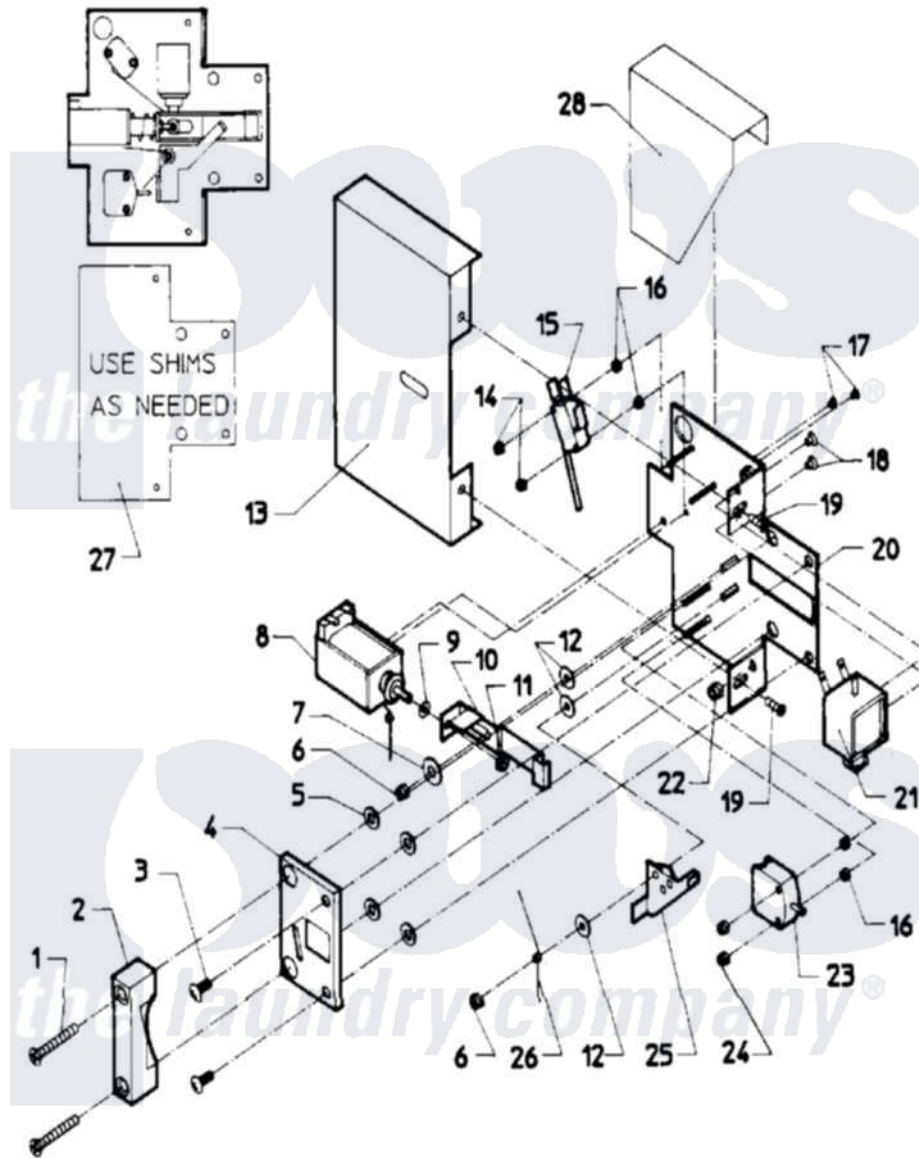

Maytag MAF18MC4AW 03 - DOOR SAFETY INTERLOCK (MAF18MC4Ax)

Maytag [Commercial Maytag MAF18MC4AW Washer Parts](#) Parts Diagram 03 - DOOR SAFETY INTERLOCK (MAF18MC4Ax)

[Click on the part number to view part](#)

Item	Original Part Number	Replaced By	Status	Part Description
001	24001642			Screw, S.s.
002	24001483		Not Available	CATCH, DOOR LOCK
003	24001323			Screw
004	24001484		Not Available	COVER, DOOR LOCK PLATE
005	24001295			Lockwasher, S.s.
006	24001342	74005230		Nut, Lock
007	24001485			Washer, Shoulder
008	24001101			Solenoid, Door Rel
009	24001358			Washer, Flat
010	24001250			Button, Push
011	24001481	Y707702		Locknut
012	24001480			Washer, Teflon
013	24001487		Not Available	COVER, DOOR LOCK ASSY.
014	24001476			Nut, Fiberlock
015	24001229			Switch, Door Lock
016	24001477		Not Available	SPACER, NYLON (No.6)

017	24001643		Screw, S.s.
018	24001479		Screw, S.s.
019	24001301	67006964	Screw, Glide
020	NLA	Not Available	PLATE, DOOR LOCK
021	24001102		Solenoid, Door Lck
022	24001305		Nut, Fiberlock
023	24001255		Switch, Door Handle
024	24001736	24001425	Nut, Fiberlock, Pltd
025	24001230		Lever, Door Lock
026	24001293		Spring, Torsion
027	24001559		Shim, Door Lock
028	24001488	Not Available	SHIELD, SPLASH (DOOR LOCK)
"	24001640		Door Lock Complete