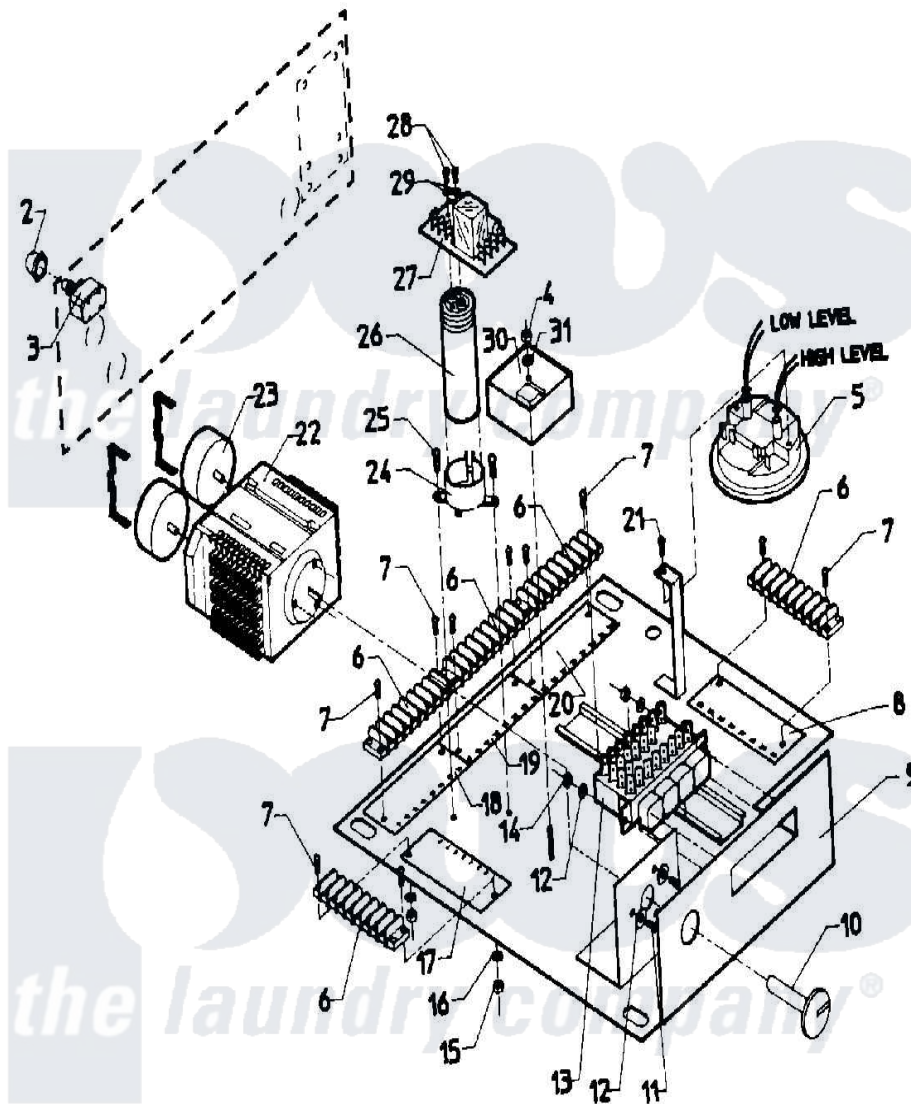

Maytag MAF18MC4AW 04 - CONTROL MODULE (MAF18MC4Ax)

Maytag Commercial Maytag MAF18MC4AW Washer Parts Parts Diagram 04 - CONTROL MODULE (MAF18MC4Ax)
 Click on the part number to view part

Item	Original Part Number	Replaced By	Status	Part Description
001	24001104		Not Available	CONTACTOR, AUX. ADDER
"	24001737			Relay
"	24001738			Relay
002	24001744		Not Available	BOOT, PUSH BUTTON
003	24001254			Switch, Momentary
004	24001419	W10139757		Nut
005	24001223		Not Available	SWITCH, DUAL LEVEL
006	24001412		Not Available	STRIP, TERMINAL
007	24001414	4450038		Screw
008	24001030		Not Available	DECAL,INSUL.TERM STIRP (33-40)
009	W10124350		Not Available	PART NUMBER NOT AVAILABLE
010	W10124350		Not Available	PART NUMBER NOT AVAILABLE
011	24001357			Screw, Stainless Steel
012	24001358			Washer, Flat

013	NLA		Not Available	SWITCH, CYCLE SELECTOR
014	NLA		Not Available	NUT, FIBERLOCK
015	24001417	7103P070-60		Nut, Top Pilot
016	24001415			Washer, S.s.
017	NLA		Not Available	DECAL,INSUL. TERM STRIP (1-8)
018	NLA		Not Available	DECAL,INSUL. TERM STRIP (9-16)
019	NLA		Not Available	DECAL,INSUL. TERM STRIP (17-24)
020	NLA		Not Available	DECAL,INSUL. TERM STRIP (25-32)
021	24001411	313806		Screw
022	24001178			Kit, Timer Cycle
023	24001577			Motor, Timer
024	W10124350		Not Available	PART NUMBER NOT AVAILABLE
025	24001578	3196170		Screw
026	24001247			Capacitor, Door Lock
027	24001248		Not Available	PC BOARD, DOOR UNLOCK (110V)
"	24001742			Board, P.C.
028	24001580			Screw, S.s.
029	24001579			Washer, S.s.
030	24001176			Kit, Timer Delay
031	24001295			Lockwasher, S.s.