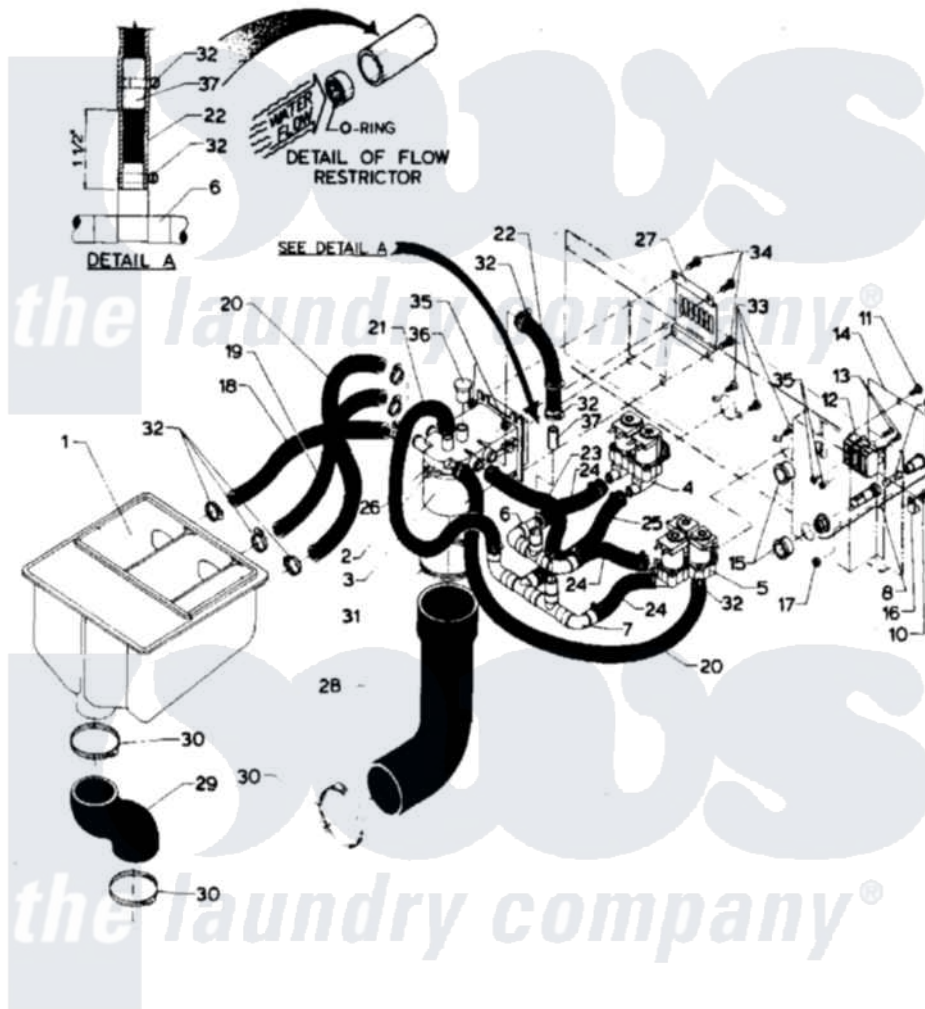

# Maytag MAF18MC4AW 06 - SOAP DISPENSER (MAF18MC4Ax)

Maytag [Commercial Maytag MAF18MC4AW Washer Parts](#) Parts Diagram 06 - SOAP DISPENSER (MAF18MC4Ax)  
 Click on the part number to view part

Item	Original Part Number	Replaced By	Status	Part Description
001	24001627		Not Available	DISPENSER, SUPPLY (COIN)
002	<a href="#">24001031</a>			Breaker, Vac.
003	<a href="#">24001032</a>			Breaker, Vac.
004	<a href="#">24001117</a>			Valve
005	<a href="#">24001118</a>			Valve
006	24001765		Not Available	MANIFOLD, SUPPLY
007	24001766		Not Available	MANIFOLD, FILL
008	<a href="#">24001433</a>			Holder, Fuse
009	<a href="#">24001225</a>			Fuse, Control
010	24001432	<a href="#">W10068250</a>		Screw
011	24001301	<a href="#">67006964</a>		Screw, Glide
012	24001629		Not Available	BLOCK, INPUT POWER (3 WIRE)
013	<a href="#">24001430</a>			Screw, S.s
014	24001429		Not Available	COVER, JUNCTION BOX
015	24001436	<a href="#">8008P014-60</a>		Grommet, Nylon
016	24001434		Not Available	CONNECTOR, GROUND

017	24001342	<a href="#">74005230</a>	Nut, Lock
018	24001767	Not Available	HOSE
019	24001768	Not Available	HOSE
020	24001769	Not Available	HOSE
021	24001770	Not Available	HOSE
022	24001771	Not Available	HOSE
023	24001772	Not Available	HOSE
024	24001773	Not Available	HOSE
025	NLA	Not Available	HOSE
026	24001432	<a href="#">W10068250</a>	Screw
027	<a href="#">24001426</a>		Cover, Vacuum Breaker
028	<a href="#">24001552</a>		Hose, Vacuum Breaker
029	<a href="#">24001442</a>		Hose, Soap Dispenser
030	24001353	<a href="#">696392</a>	Hose Clamp
031	24001282	Not Available	CLAMP, HOSE (No.48)
032	24001423	<a href="#">489503</a>	Clamp
033	<a href="#">24001357</a>		Screw, Stainless Steel
034	<a href="#">24001414</a>	<a href="#">4450038</a>	Screw
035	<a href="#">24001425</a>		Nut, Fiberlock, Pltd
036	24001424	Not Available	CAP, PLUG (YELLOW)
037	24001775	Not Available	FLOW RESTRICTOR ASSY.