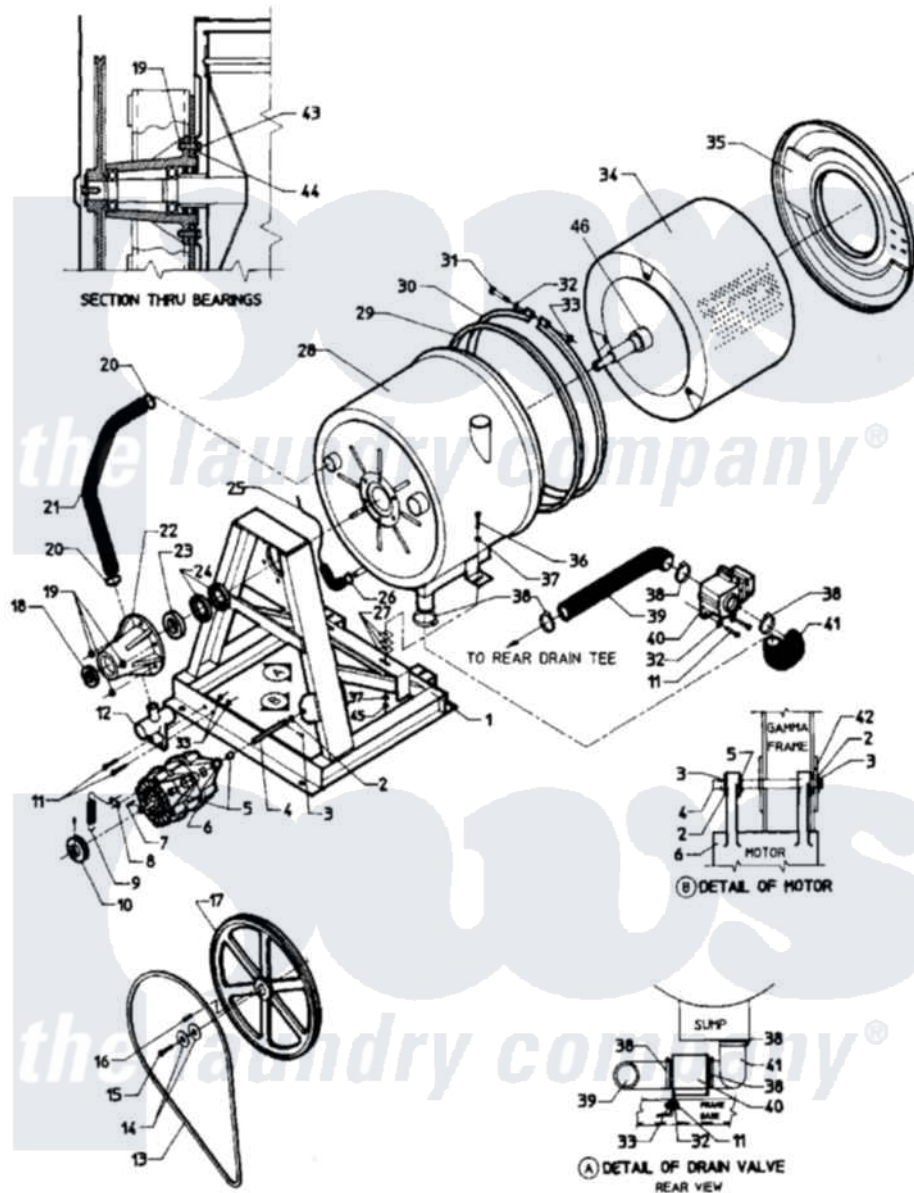

Maytag MAF18MC4AW 08 - SUB ASSEMBLY (MAF18MC4Ax)

Maytag Commercial Maytag MAF18MC4AW Washer Parts Parts Diagram 08 - SUB ASSEMBLY (MAF18MC4Ax)
 Click on the part number to view part

Item	Original Part Number	Replaced By	Status	Part Description
001	24001369		Not Available	KIT ASSY., FRAME (2 SPEED)
002	24001511			Washer, Hardened
003	24001512		Not Available	PIN, COTTER PLTD. (1/8X1 1/2)
004	24001647		Not Available	ROD, MOTOR SUPPORT
005	24001021			Bushing, Motor
006	24001018			Bearing, 6204-2RS
"	24001078			Motor, 2SP
007	24001648		Not Available	KEY (MOTOR 3/16" X 1 1/2")
008	24001651		Not Available	CLIP, MOTOR SPRING
009	24001650		Not Available	SPRING (BELT TENSION)
010	24001086			Pulley, Motor
011	24001502	8204624		Bolt
012	24001826		Not Available	(B)CONNECTION, TEE-DRAIN
013	24001093			Belt, V

014	24001501		Washer, Stainless Steel
015	Y24001500		Screw, S.s.
016	24001499	Not Available	KEY (3/8`` X 1 1/4``)
017	24001085		Pulley, Basket
018	24001015		Bearing
019	24001515		Nut, Fiberlock Pltd.
020	24001283	Not Available	CLAMP, HOSE (No.28)
021	24001662		Hose, Overflow
022	24001258		Kit, Trunion
023	24001014		Bearing
024	24001019		Seal, Shaft
025	24001661	Not Available	HOSE, AIR DOME
026	24001438	285655	Clamp, Hose
027	24001803	Not Available	SHIM, SHELL
028	24001375	Not Available	KIT, SHIELD RETRO
029	24001184		Gasket Kit
030	24001388	Not Available	KIT, BAND SHELL
031	24001215		Kit, Band Fastener
032	24001215		Kit, Band Fastener
033	24001215		Kit, Band Fastener
034	24001266	Not Available	BASKET (18-2 SPEED)
035	24001384	Not Available	KIT, FRONT SHELL
036	24001657		Bolt
037	24001516		Washer, Flat Pltd.
038	24001353	696392	Hose Clamp
039	24001660		Hose, Drain
040	24001116		Valve, Drain
041	24001565		Hose, Drain
042	24001805	Not Available	TRIM, FRONT PANEL
043	24001659		Bolt
044	24001808		Washer, S.s.
"	24001810		Washer, Flat
045	24001515		Nut, Fiberlock Pltd.
046	24001130	Not Available	SLEEVE, SFT (2SP)