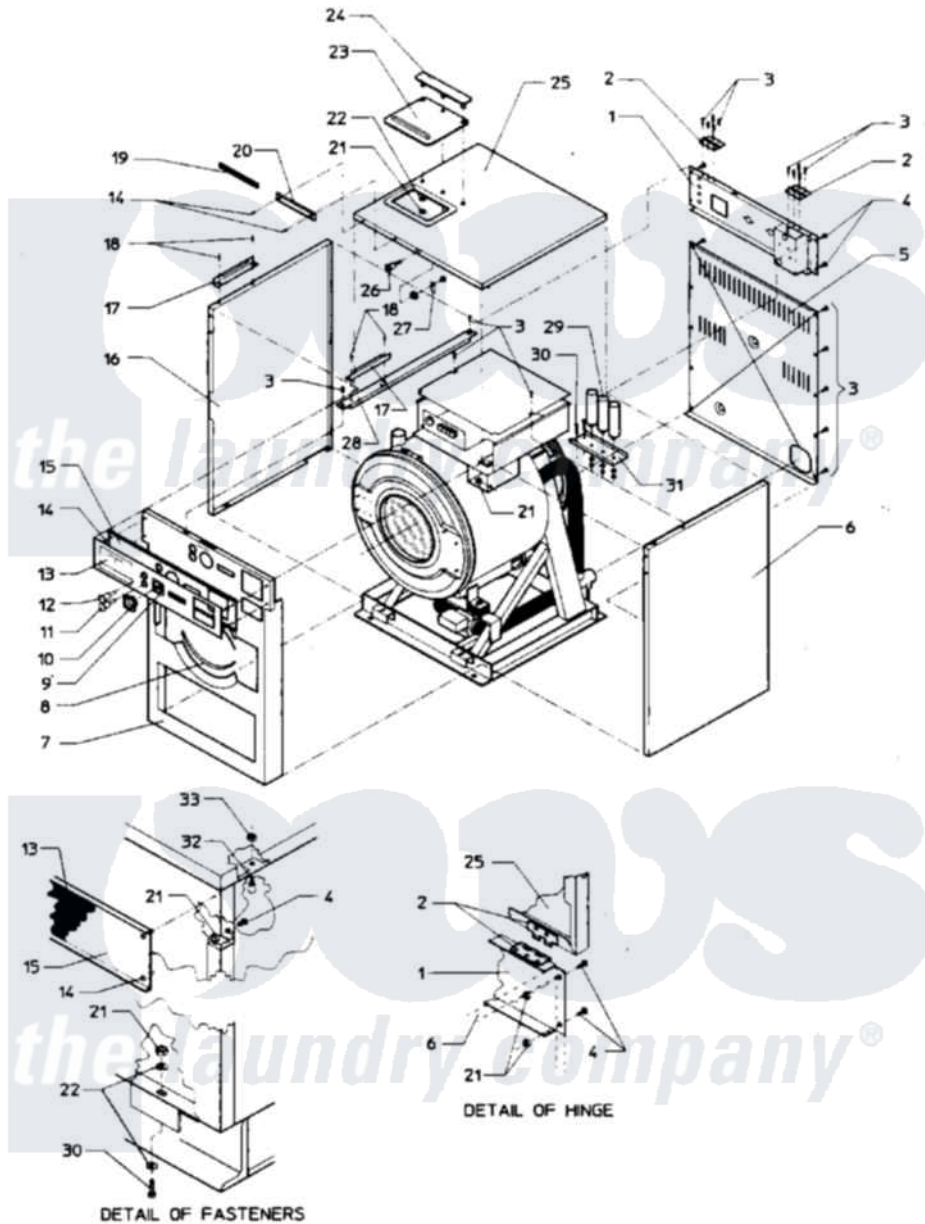

# Maytag MAF18MC4VL 01 - FINAL ASSEMBLY (MAF18MC4Vx)

Maytag Commercial Maytag MAF18MC4VL Washer Parts Parts Diagram 01 - FINAL ASSEMBLY (MAF18MC4Vx)  
 Click on the part number to view part

Item	Original Part Number	Replaced By	Status	Part Description
001	<a href="#">24001169</a>			Panel Kit, Valve
002	24001676		Not Available	HINGE, TOP COVER (NOTE: 18003069 AFTER SERIAL
"	<a href="#">Y24001300</a>			Hinge
003	24001301	<a href="#">67006964</a>		Screw, Glide
004	<a href="#">24001323</a>			Screw
005	Y24001400		Not Available	KIT, PANEL (REAR)
006	24001159		Not Available	PANEL KIT, SIDE (RT.)35 (AS VIEWED FROM FRONT)
007	24001677		Not Available	PANEL ASSY. (INR. FRNT.)
008	24001550	<a href="#">24001532</a>		Trim- Pane
009	24001679		Not Available	DECAL, CYCLE INDICATOR
010	<a href="#">24001680</a>			GLASS, TIMER
011	24001681		Not Available	LIGHT, INDICATOR (RED 110V)
012	24001682		Not Available	LIGHT, INDOCATOR (AMBER 110V)
013	24001683		Not Available	DECAL, MAYTAG