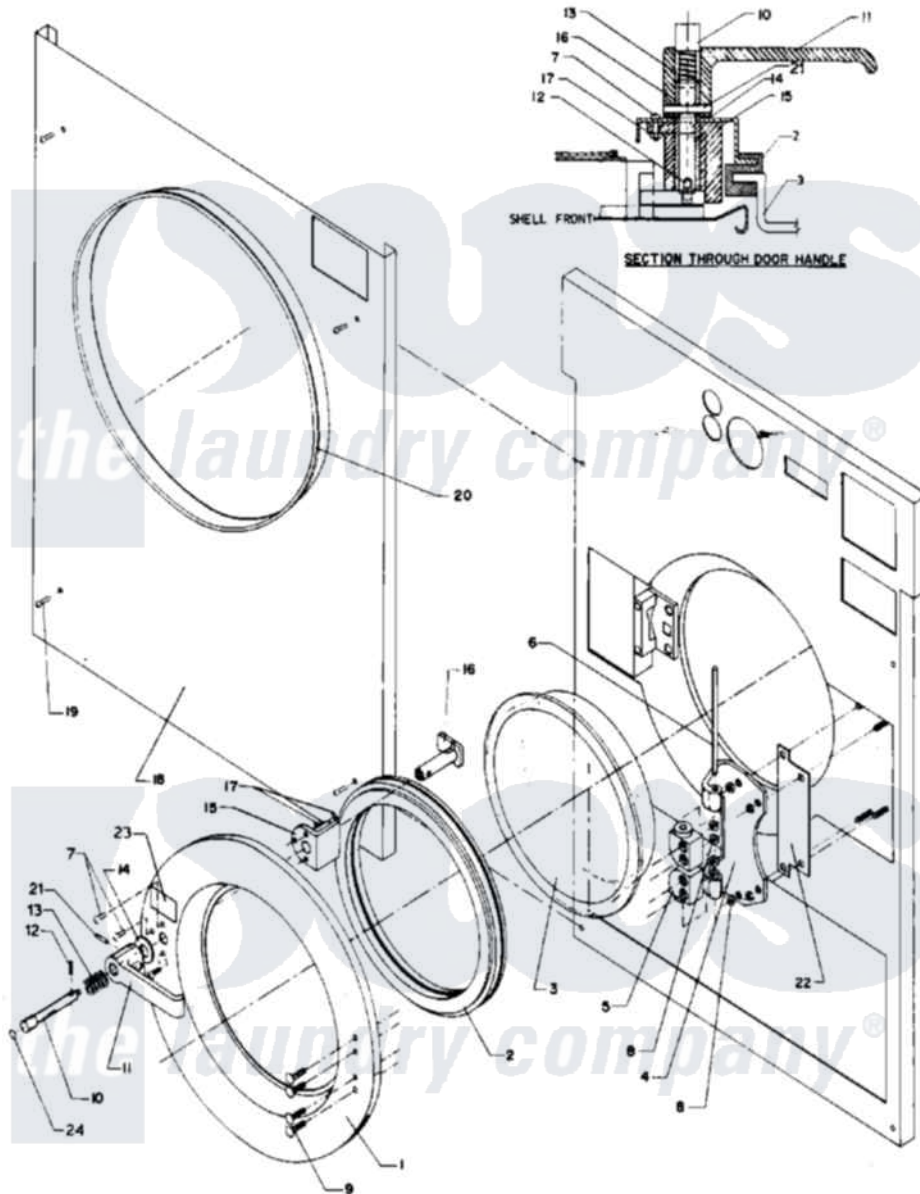

Maytag MAF18MC4VL 02 - DOOR & RELATED PARTS (MAF18MC4Vx)

Maytag Commercial Maytag MAF18MC4VL Washer Parts Diagram 02 - DOOR & RELATED PARTS (MAF18MC4Vx)

[Click on the part number to view part](#)

Item	Original Part Number	Replaced By	Status	Part Description
001	24001638			Door Assembly
"	NLA		Not Available	DOOR
002	24001075			Gasket, Door
003	24001098		Not Available	GLASS, DOOR
004	24001333			Hinge, Door
005	24001334			Mount, Door
006	W10124350		Not Available	PART NUMBER NOT AVAILABLE
007	24001341	3400814		Screw
008	24001305			Nut, Fiberlock
009	24001467			Screw, S.s.
010	24001103			Rod, Push Button
011	24001336			Handle, Door
012	24001721			Pin, Spring
013	24001338			Spring, Door Lock
014	24001310	Y015627		Screw- Hex

015	24001340		Not Available	SPACER, DOOR HANDLE
016	24001343			Arm, Latch
017	24001342	74005230		Nut, Lock
018	24001133		Not Available	KIT, PNL, FRT COIN (STLS.)
"	24001728		Not Available	OUTER PANEL KIT (COIN ALM)
"	NLA		Not Available	KIT, OTR. PNL COIN (SS COR)
019	24001474	3400086		Screw, 10-32 X 3/8
020	24001722		Not Available	TRIM, OUTER FRONT PANEL
021	24001827	24001721		Pin, Spring
022	24001466			Shim, Hinge
023	24001462		Not Available	DECAL, PUSH BUTTON RED
024	24001407		Not Available	DECAL, RED DOT