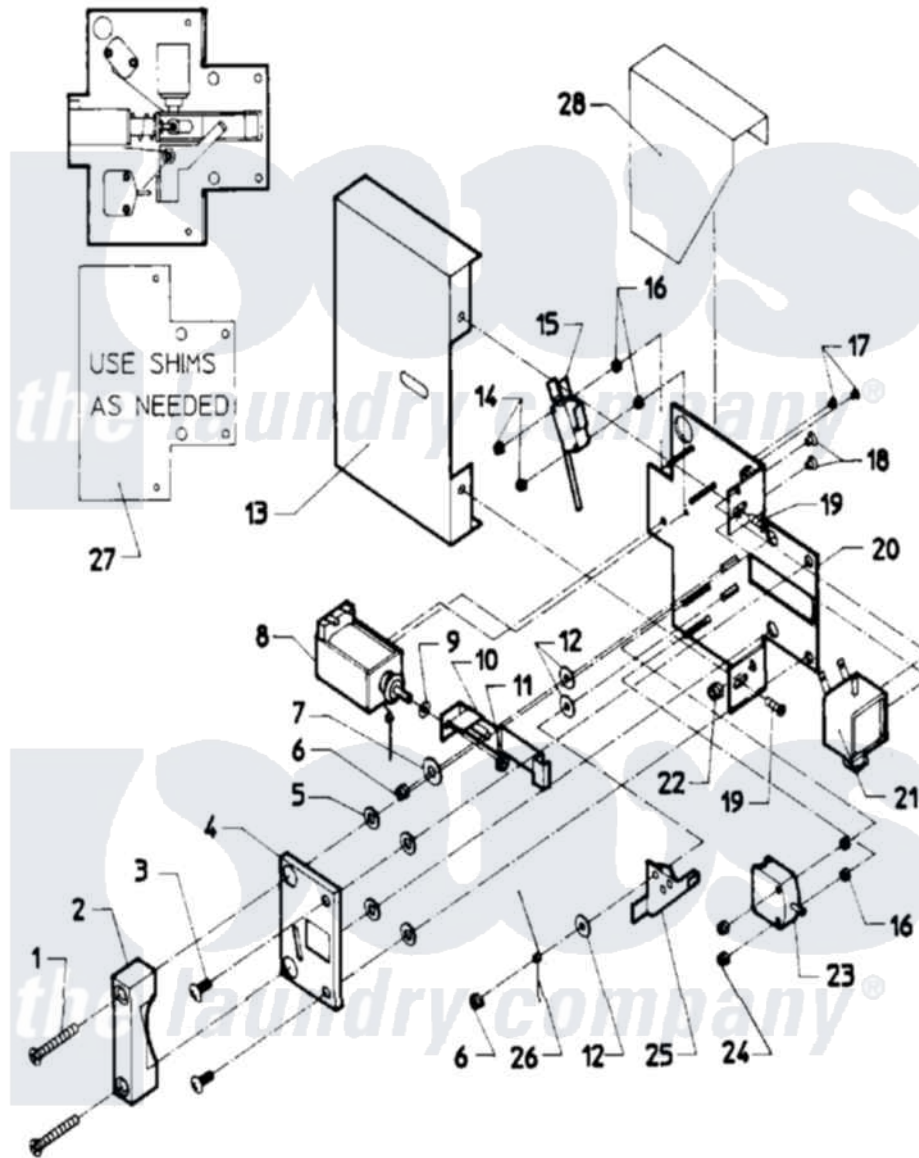

Maytag MAF18MC4VL 03 - DOOR SAFETY INTERLOCK (MAF18MC4Vx)

Maytag [Commercial Maytag MAF18MC4VL Washer Parts](#) Parts Diagram 03 - DOOR SAFETY INTERLOCK (MAF18MC4Vx)

[Click on the part number to view part](#)

Item	Original Part Number	Replaced By	Status	Part Description
001	24001642			Screw, S.s.
002	24001483		Not Available	CATCH, DOOR LOCK
003	24001323			Screw
004	24001484		Not Available	COVER, DOOR LOCK PLATE
005	24001295			Lockwasher, S.s.
006	24001342	74005230		Nut, Lock
007	24001485			Washer, Shoulder
008	24001101			Solenoid, Door Rel
009	24001358			Washer, Flat
010	24001250			Button, Push
011	24001481	Y707702		Locknut
012	24001480			Washer, Teflon
013	24001487		Not Available	COVER, DOOR LOCK ASSY.
014	24001476			Nut, Fiberlock
015	24001229			Switch, Door Lock
016	24001477		Not Available	SPACER, NYLON (No.6)

017	24001643		Screw, S.s.
018	24001479		Screw, S.s.
019	24001301	67006964	Screw, Glide
020	NLA	Not Available	PLATE, DOOR LOCK
021	24001102		Solenoid, Door Lck
022	24001305		Nut, Fiberlock
023	24001255		Switch, Door Handle
024	24001736	24001425	Nut, Fiberlock, Pltd
025	24001230		Lever, Door Lock
026	24001293		Spring, Torsion
027	24001559		Shim, Door Lock
028	24001488	Not Available	SHIELD, SPLASH (DOOR LOCK)
"	24001640		Door Lock Complete