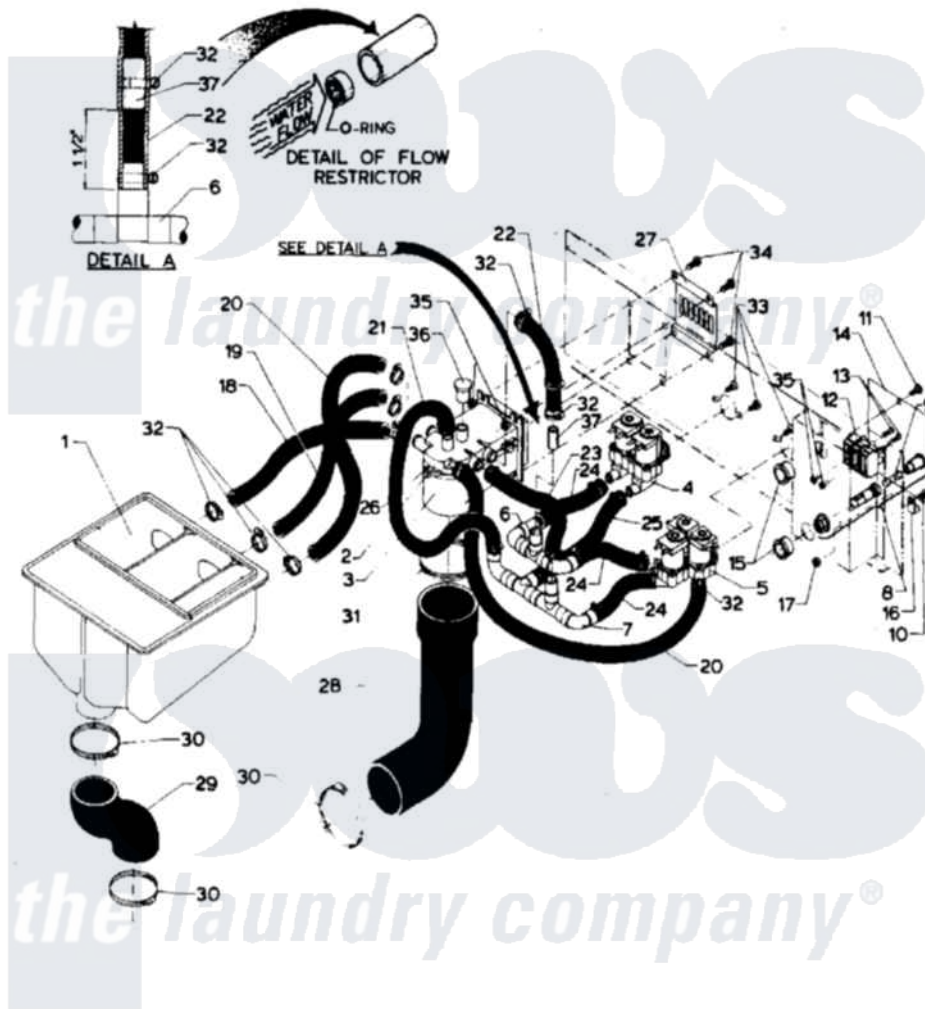

Maytag MAF18MC4VL 04 - SOAP DISPENSER (MAF18MC4Vx)

Maytag [Commercial Maytag MAF18MC4VL Washer Parts](#) Parts Diagram 04 - SOAP DISPENSER (MAF18MC4Vx)
 Click on the part number to view part

| Item | Original Part Number | Replaced By | Status | Part Description |
|------|--------------------------|-----------------------------|---------------|-----------------------------|
| 001 | 24001627 | | Not Available | DISPENSER, SUPPLY (COIN) |
| 002 | 24001031 | | | Breaker, Vac. |
| 003 | 24001032 | | | Breaker, Vac. |
| 004 | 24001117 | | | Valve |
| 005 | 24001118 | | | Valve |
| 006 | 24001765 | | Not Available | MANIFOLD, SUPPLY |
| 007 | 24001766 | | Not Available | MANIFOLD, FILL |
| 008 | 24001433 | | | Holder, Fuse |
| 009 | 24001225 | | | Fuse, Control |
| 010 | 24001432 | W10068250 | | Screw |
| 011 | 24001301 | 67006964 | | Screw, Glide |
| 012 | 24001629 | | Not Available | BLOCK, INPUT POWER (3 WIRE) |
| 013 | 24001430 | | | Screw, S.s |
| 014 | 24001429 | | Not Available | COVER, JUNCTION BOX |
| 015 | 24001436 | 8008P014-60 | | Grommet, Nylon |
| 016 | 24001434 | | Not Available | CONNECTOR, GROUND |