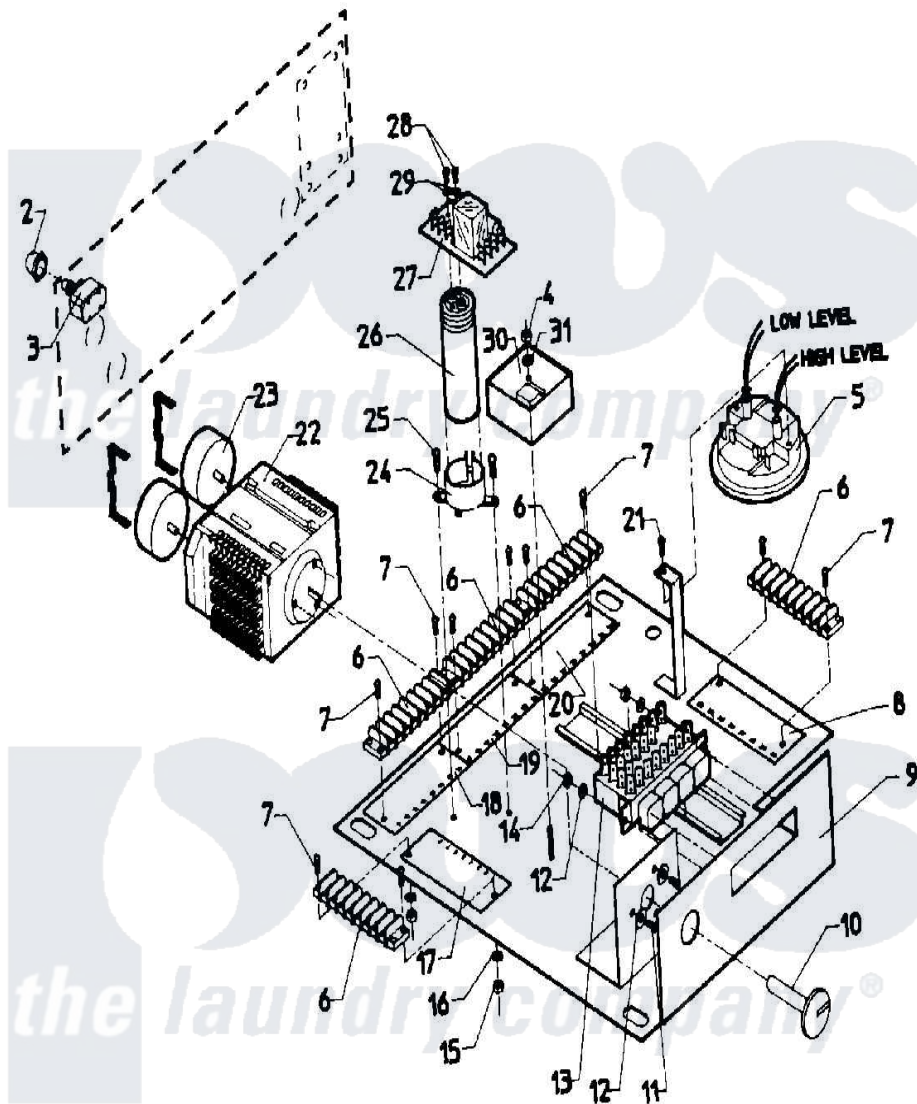

Maytag MAF18MC4VL 05 - CONTROL MODULE (MAF18MC4Vx)

Maytag Commercial Maytag MAF18MC4VL Washer Parts Parts Diagram 05 - CONTROL MODULE (MAF18MC4Vx)
 Click on the part number to view part

Item	Original Part Number	Replaced By	Status	Part Description
001	24001104		Not Available	CONTACTOR, AUX. ADDER
"	24001737			Relay
"	24001738			Relay
002	24001744		Not Available	BOOT, PUSH BUTTON
003	24001254			Switch, Momentary
004	24001419	W10139757		Nut
005	24001223		Not Available	SWITCH, DUAL LEVEL
006	24001412		Not Available	STRIP, TERMINAL
007	24001414	4450038		Screw
008	24001030		Not Available	DECAL,INSUL.TERM STIRP (33-40)
009	W10124350		Not Available	PART NUMBER NOT AVAILABLE
010	W10124350		Not Available	PART NUMBER NOT AVAILABLE
011	24001357			Screw, Stainless Steel
012	24001358			Washer, Flat

013	NLA		Not Available	SWITCH, CYCLE SELECTOR
014	NLA		Not Available	NUT, FIBERLOCK
015	24001417	7103P070-60		Nut, Top Pilot
016	24001415			Washer, S.s.
017	NLA		Not Available	DECAL,INSUL. TERM STRIP (1-8)
018	NLA		Not Available	DECAL,INSUL. TERM STRIP (9-16)
019	NLA		Not Available	DECAL,INSUL. TERM STRIP (17-24)
020	NLA		Not Available	DECAL,INSUL. TERM STRIP (25-32)
021	24001411	313806		Screw
022	24001178			Kit, Timer Cycle
023	24001577			Motor, Timer
024	W10124350		Not Available	PART NUMBER NOT AVAILABLE
025	24001578	3196170		Screw
026	24001247			Capacitor, Door Lock
027	24001248		Not Available	PC BOARD, DOOR UNLOCK (110V)
"	24001742			Board, P.C.
028	24001580			Screw, S.s.
029	24001579			Washer, S.s.
030	24001176			Kit, Timer Delay
031	24001295			Lockwasher, S.s.