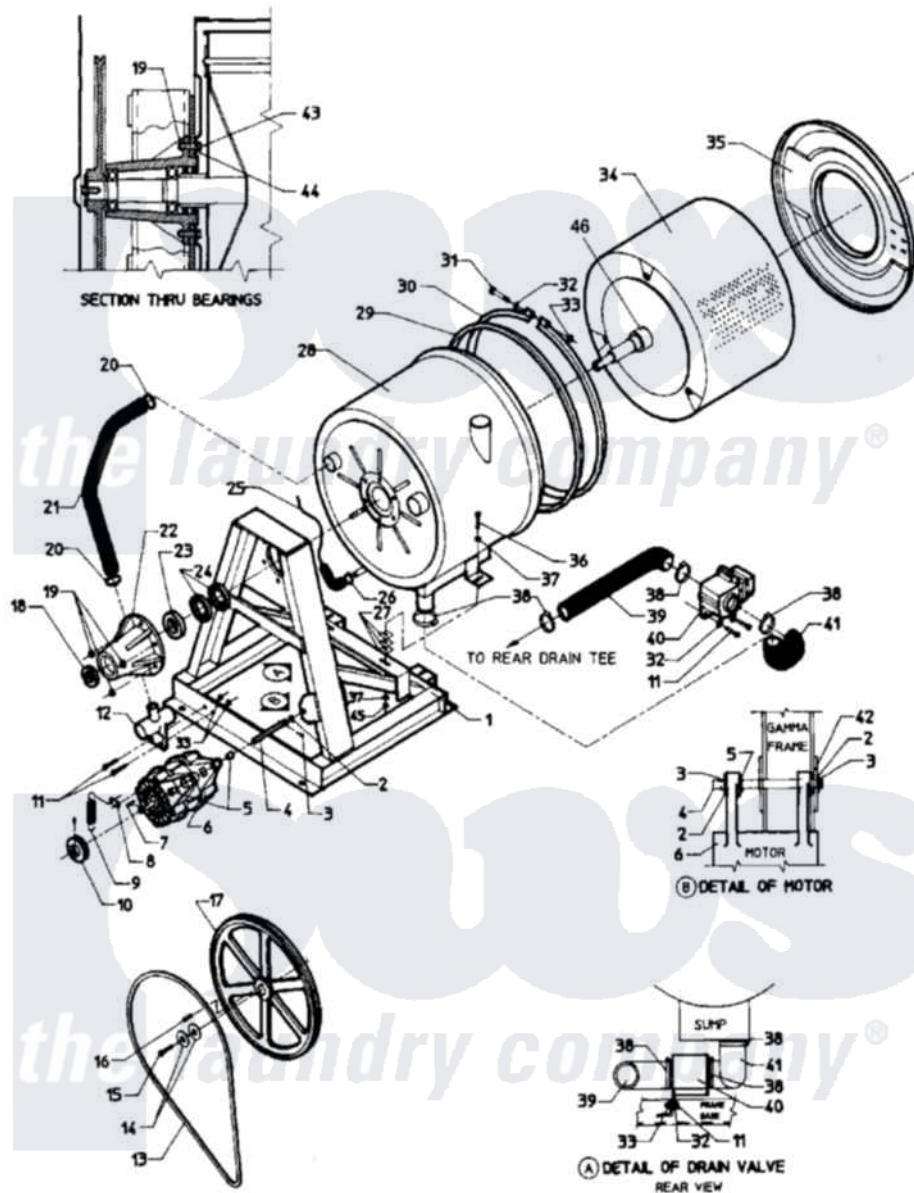

# Maytag MAF18MC4VL 07 - SUB ASSEMBLY (MAF18MC4Vx)

Maytag [Commercial Maytag MAF18MC4VL Washer Parts](#) Parts Diagram 07 - SUB ASSEMBLY (MAF18MC4Vx)  
 Click on the part number to view part

Item	Original Part Number	Replaced By	Status	Part Description
001	24001369		Not Available	KIT ASSY., FRAME (2 SPEED)
002	<a href="#">24001511</a>			Washer, Hardened
003	24001512		Not Available	PIN, COTTER PLTD. (1/8X1 1/2)
004	24001647		Not Available	ROD, MOTOR SUPPORT
005	<a href="#">24001021</a>			Bushing, Motor
006	<a href="#">24001018</a>			Bearing, 6204-2RS
"	<a href="#">24001082</a>			Motor, 2SP
007	24001648		Not Available	KEY (MOTOR 3/16" X 1 1/2")
008	24001651		Not Available	CLIP, MOTOR SPRING
009	24001650		Not Available	SPRING (BELT TENSION)
010	<a href="#">24001086</a>			Pulley, Motor
011	<a href="#">24001502</a>	<a href="#">8204624</a>		Bolt
012	24001826		Not Available	(B)CONNECTION, TEE-DRAIN
013	<a href="#">24001093</a>			Belt, V