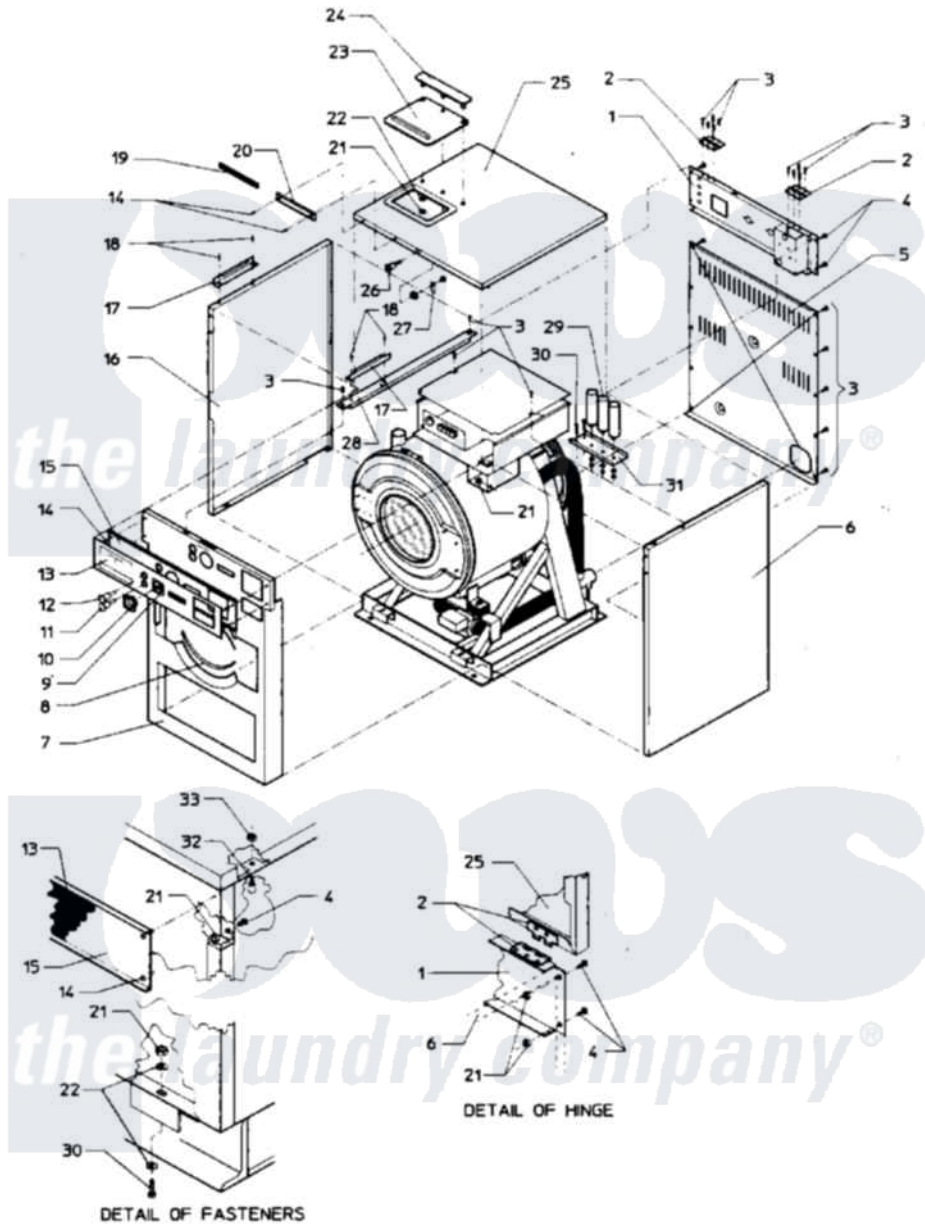

Maytag MAF18MC4VS 01 - FINAL ASSEMBLY (MAF18MC4Vx)

Maytag [Commercial Maytag MAF18MC4VS Washer Parts](#) Parts Diagram 01 - FINAL ASSEMBLY (MAF18MC4Vx)
 Click on the part number to view part

Item	Original Part Number	Replaced By	Status	Part Description
001	24001169			Panel Kit, Valve
002	24001676		Not Available	HINGE, TOP COVER (NOTE: 18003069 AFTER SERIAL
"	Y24001300			Hinge
003	24001301	67006964		Screw, Glide
004	24001323			Screw
005	Y24001400		Not Available	KIT, PANEL (REAR)
006	24001159		Not Available	PANEL KIT, SIDE (RT.)35 (AS VIEWED FROM FRONT)
007	24001677		Not Available	PANEL ASSY. (INR. FRNT.)
008	24001550	24001532		Trim- Pane
009	24001679		Not Available	DECAL, CYCLE INDICATOR
010	24001680			GLASS, TIMER
011	24001681		Not Available	LIGHT, INDICATOR (RED 110V)
012	24001682		Not Available	LIGHT, INDOCATOR (AMBER 110V)
013	24001683		Not Available	DECAL, MAYTAG

014	24001533		Rivet, Pop S.s.
015	24002036		Decal, Control Panel
"	NLA	Not Available	PANEL, CONTROL
016	24001155	Not Available	(AS VIEWED FROM THE FRONT)
"	NLA	Not Available	PANEL KIT, SIDE (LT.)18
017	24001539	Not Available	BRACKET, SOAP DISPENSER
018	24001540	Not Available	RIVET, BLIND S.S. (1/8 X 5/16)
019	W10124350	Not Available	PART NUMBER NOT AVAILABLE
020	24001671	Not Available	NAMEPLATE
021	24001510	W10139757	Nut
022	24001295		Lockwasher, S.s.
023	24001219	Not Available	COVER, SOAP DISPENSER
024	24001542		Clamp, Soap Dispenser
025	24001168		KIT ASSY., TOP COVER
026	24001220		Lock, Top Cover
027	24001221		Latch, Top Cover
028	24001695	Not Available	BRACE, TOP
029	24001236		Capacitor
030	24001303		Screw
031	24001692	Not Available	BRACKET, CAPACITOR
032	24001305		Nut, Fiberlock
033	24001425		Nut, Fiberlock, Pltd
034	W10124350	Not Available	PART NUMBER NOT AVAILABLE