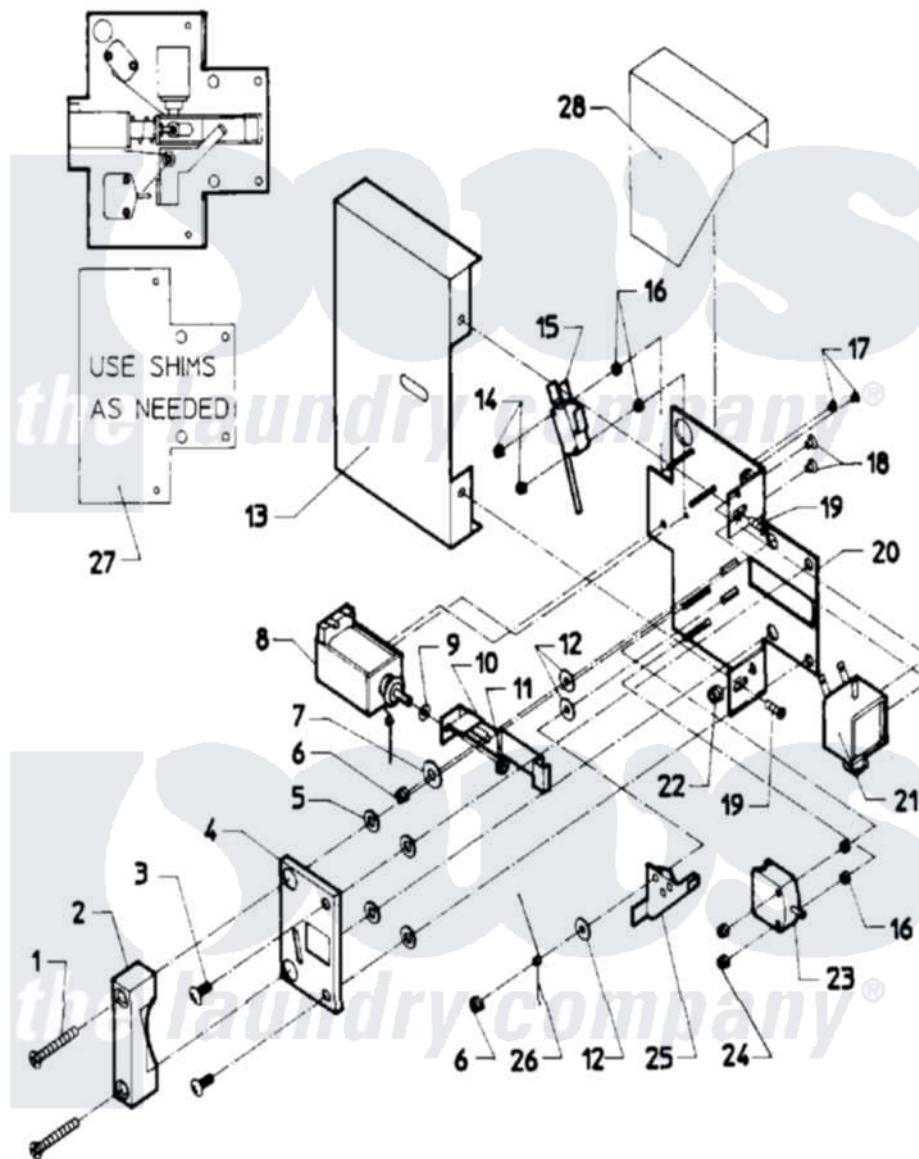

Maytag MAF18MC4VS 03 - DOOR SAFETY INTERLOCK (MAF18MC4Vx)

Maytag [Commercial Maytag MAF18MC4VS Washer Parts](#) Parts Diagram 03 - DOOR SAFETY INTERLOCK (MAF18MC4Vx)

[Click on the part number to view part](#)

Item	Original Part Number	Replaced By	Status	Part Description
001	24001642			Screw, S.s.
002	24001483		Not Available	CATCH, DOOR LOCK
003	24001323			Screw
004	24001484		Not Available	COVER, DOOR LOCK PLATE
005	24001295			Lockwasher, S.s.
006	24001342	74005230		Nut, Lock
007	24001485			Washer, Shoulder
008	24001101			Solenoid, Door Rel
009	24001358			Washer, Flat
010	24001250			Button, Push
011	24001481	Y707702		Locknut
012	24001480			Washer, Teflon
013	24001487		Not Available	COVER, DOOR LOCK ASSY.
014	24001476			Nut, Fiberlock
015	24001229			Switch, Door Lock
016	24001477		Not Available	SPACER, NYLON (No.6)

017	24001643		Screw, S.s.
018	24001479		Screw, S.s.
019	24001301	67006964	Screw, Glide
020	NLA	Not Available	PLATE, DOOR LOCK
021	24001102		Solenoid, Door Lck
022	24001305		Nut, Fiberlock
023	24001255		Switch, Door Handle
024	24001736	24001425	Nut, Fiberlock, Pltd
025	24001230		Lever, Door Lock
026	24001293		Spring, Torsion
027	24001559		Shim, Door Lock
028	24001488	Not Available	SHIELD, SPLASH (DOOR LOCK)
"	24001640		Door Lock Complete