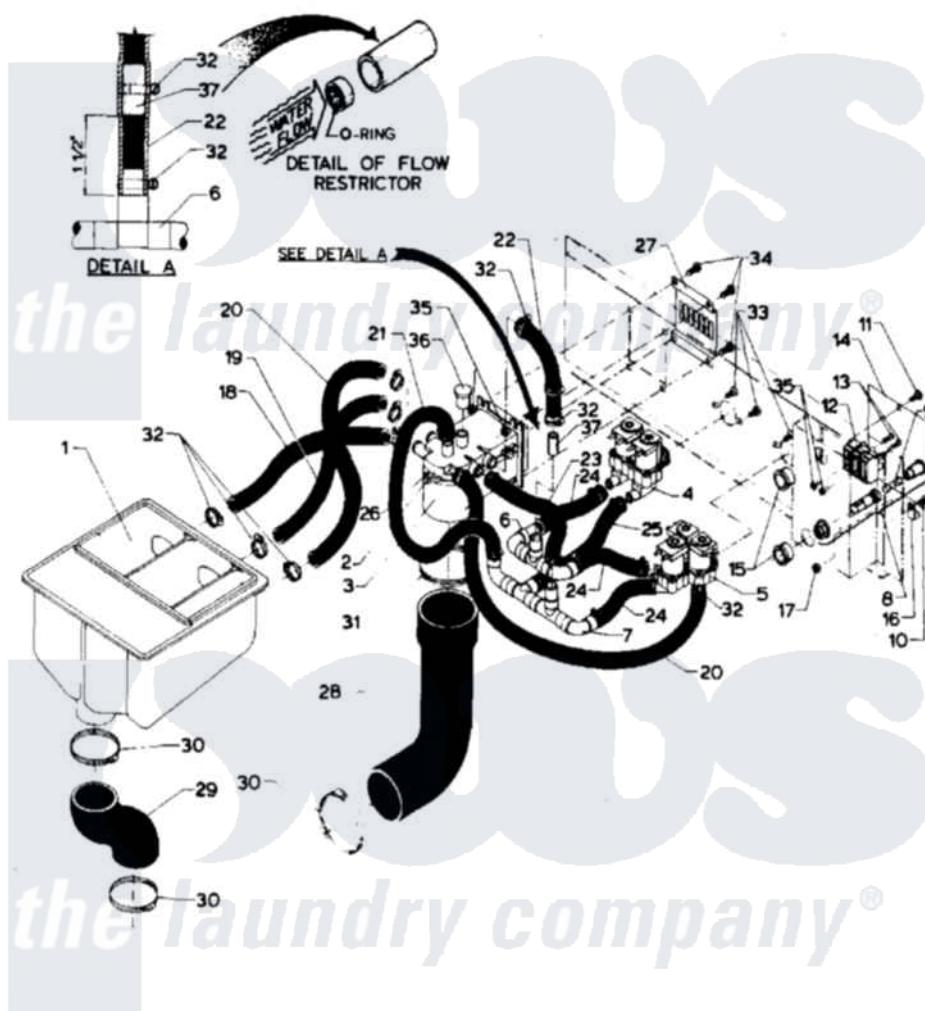

Maytag MAF18MC4VS 04 - SOAP DISPENSER (MAF18MC4Vx)

Maytag [Commercial Maytag MAF18MC4VS Washer Parts](#) Parts Diagram 04 - SOAP DISPENSER (MAF18MC4Vx)
 Click on the part number to view part

Item	Original Part Number	Replaced By	Status	Part Description
001	24001627		Not Available	DISPENSER, SUPPLY (COIN)
002	24001031			Breaker, Vac.
003	24001032			Breaker, Vac.
004	24001117			Valve
005	24001118			Valve
006	24001765		Not Available	MANIFOLD, SUPPLY
007	24001766		Not Available	MANIFOLD, FILL
008	24001433			Holder, Fuse
009	24001225			Fuse, Control
010	24001432	W10068250		Screw
011	24001301	67006964		Screw, Glide
012	24001629		Not Available	BLOCK, INPUT POWER (3 WIRE)
013	24001430			Screw, S.s
014	24001429		Not Available	COVER, JUNCTION BOX
015	24001436	8008P014-60		Grommet, Nylon
016	24001434		Not Available	CONNECTOR, GROUND

017	24001342	74005230	Nut, Lock
018	24001767	Not Available	HOSE
019	24001768	Not Available	HOSE
020	24001769	Not Available	HOSE
021	24001770	Not Available	HOSE
022	24001771	Not Available	HOSE
023	24001772	Not Available	HOSE
024	24001773	Not Available	HOSE
025	NLA	Not Available	HOSE
026	24001432	W10068250	Screw
027	24001426		Cover, Vacuum Breaker
028	24001552		Hose, Vacuum Breaker
029	24001442		Hose, Soap Dispenser
030	24001353	696392	Hose Clamp
031	24001282	Not Available	CLAMP, HOSE (No.48)
032	24001423	489503	Clamp
033	24001357		Screw, Stainless Steel
034	24001414	4450038	Screw
035	24001425		Nut, Fiberlock, Pltd
036	24001424	Not Available	CAP, PLUG (YELLOW)
037	24001775	Not Available	FLOW RESTRICTOR ASSY.