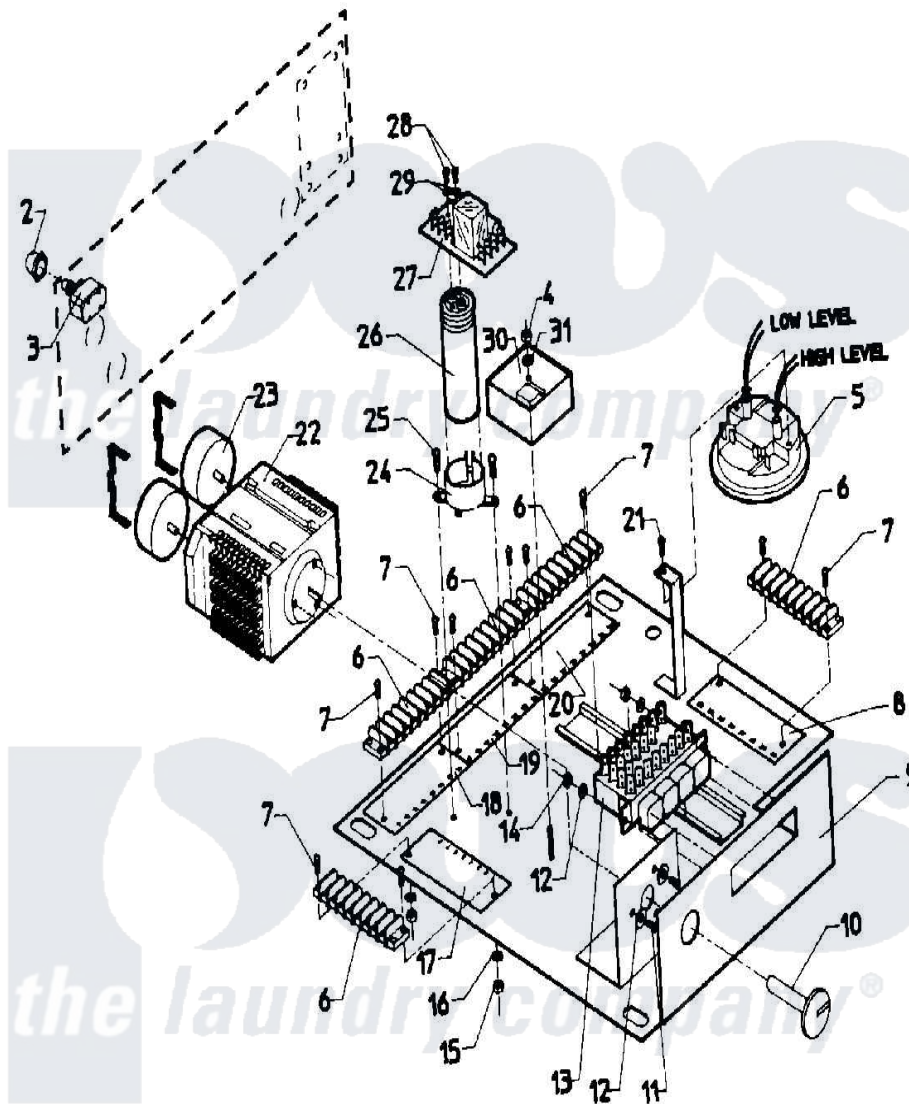

Maytag MAF18MC4VS 05 - CONTROL MODULE (MAF18MC4Vx)

Maytag [Commercial Maytag MAF18MC4VS Washer Parts](#) Parts Diagram 05 - CONTROL MODULE (MAF18MC4Vx)
 Click on the part number to view part

Item	Original Part Number	Replaced By	Status	Part Description
001	24001104		Not Available	CONTACTOR, AUX. ADDER
"	24001737			Relay
"	24001738			Relay
002	24001744		Not Available	BOOT, PUSH BUTTON
003	24001254			Switch, Momentary
004	24001419	W10139757		Nut
005	24001223		Not Available	SWITCH, DUAL LEVEL
006	24001412		Not Available	STRIP, TERMINAL
007	24001414	4450038		Screw
008	24001030		Not Available	DECAL,INSUL.TERM STIRP (33-40)
009	W10124350		Not Available	PART NUMBER NOT AVAILABLE
010	W10124350		Not Available	PART NUMBER NOT AVAILABLE
011	24001357			Screw, Stainless Steel
012	24001358			Washer, Flat

013	NLA		Not Available	SWITCH, CYCLE SELECTOR
014	NLA		Not Available	NUT, FIBERLOCK
015	24001417	7103P070-60		Nut, Top Pilot
016	24001415			Washer, S.s.
017	NLA		Not Available	DECAL,INSUL. TERM STRIP (1-8)
018	NLA		Not Available	DECAL,INSUL. TERM STRIP (9-16)
019	NLA		Not Available	DECAL,INSUL. TERM STRIP (17-24)
020	NLA		Not Available	DECAL,INSUL. TERM STRIP (25-32)
021	24001411	313806		Screw
022	24001178			Kit, Timer Cycle
023	24001577			Motor, Timer
024	W10124350		Not Available	PART NUMBER NOT AVAILABLE
025	24001578	3196170		Screw
026	24001247			Capacitor, Door Lock
027	24001248		Not Available	PC BOARD, DOOR UNLOCK (110V)
"	24001742			Board, P.C.
028	24001580			Screw, S.s.
029	24001579			Washer, S.s.
030	24001176			Kit, Timer Delay
031	24001295			Lockwasher, S.s.