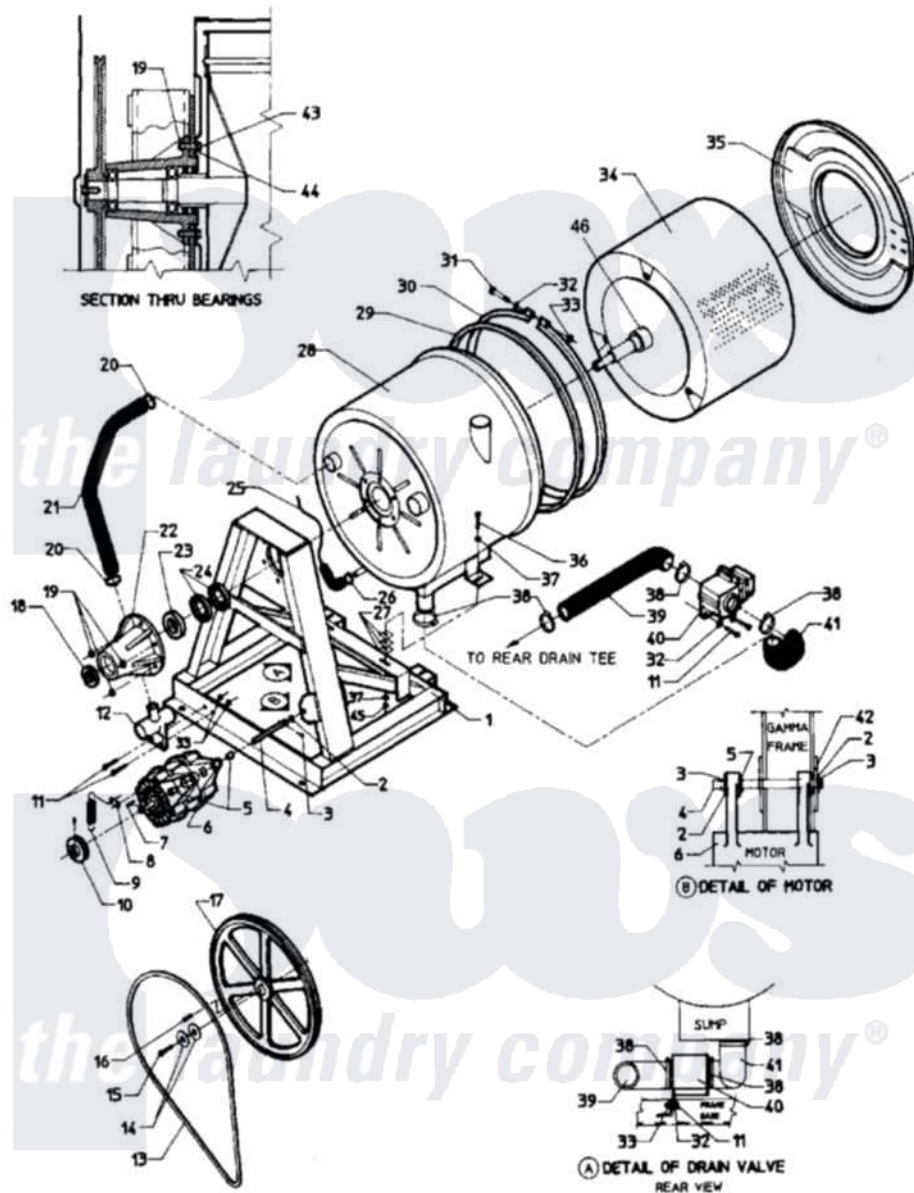

Maytag MAF18MC4VS 07 - SUB ASSEMBLY (MAF18MC4Vx)

Maytag Commercial Maytag MAF18MC4VS Washer Parts Parts Diagram 07 - SUB ASSEMBLY (MAF18MC4Vx)
 Click on the part number to view part

Item	Original Part Number	Replaced By	Status	Part Description
001	24001369		Not Available	KIT ASSY., FRAME (2 SPEED)
002	24001511			Washer, Hardened
003	24001512		Not Available	PIN, COTTER PLTD. (1/8X1 1/2)
004	24001647		Not Available	ROD, MOTOR SUPPORT
005	24001021			Bushing, Motor
006	24001018			Bearing, 6204-2RS
"	24001082			Motor, 2SP
007	24001648		Not Available	KEY (MOTOR 3/16" X 1 1/2")
008	24001651		Not Available	CLIP, MOTOR SPRING
009	24001650		Not Available	SPRING (BELT TENSION)
010	24001086			Pulley, Motor
011	24001502	8204624		Bolt
012	24001826		Not Available	(B)CONNECTION, TEE-DRAIN
013	24001093			Belt, V

014	24001501		Washer, Stainless Steel
015	Y24001500		Screw, S.s.
016	24001499	Not Available	KEY (3/8`` X 1 1/4``)
017	24001085		Pulley, Basket
018	24001015		Bearing
019	24001515		Nut, Fiberlock Pltd.
020	24001283	Not Available	CLAMP, HOSE (No.28)
021	24001662		Hose, Overflow
022	24001258		Kit, Trunion
023	24001014		Bearing
024	24001019		Seal, Shaft
025	24001661	Not Available	HOSE, AIR DOME
026	24001438	285655	Clamp, Hose
027	24001803	Not Available	SHIM, SHELL
028	24001375	Not Available	KIT, SHIELD RETRO
029	24001184		Gasket Kit
030	24001388	Not Available	KIT, BAND SHELL
031	24001215		Kit, Band Fastener
032	24001215		Kit, Band Fastener
033	24001215		Kit, Band Fastener
034	24001266	Not Available	BASKET (18-2 SPEED)
035	24001384	Not Available	KIT, FRONT SHELL
036	24001657		Bolt
037	24001516		Washer, Flat Pltd.
038	24001353	696392	Hose Clamp
039	24001660		Hose, Drain
040	24001116		Valve, Drain
041	24001565		Hose, Drain
042	24001805	Not Available	TRIM, FRONT PANEL
043	24001659		Bolt
044	24001808		Washer, S.s.
"	24001810		Washer, Flat
045	24001515		Nut, Fiberlock Pltd.
046	24001130	Not Available	SLEEVE, SFT (2SP)