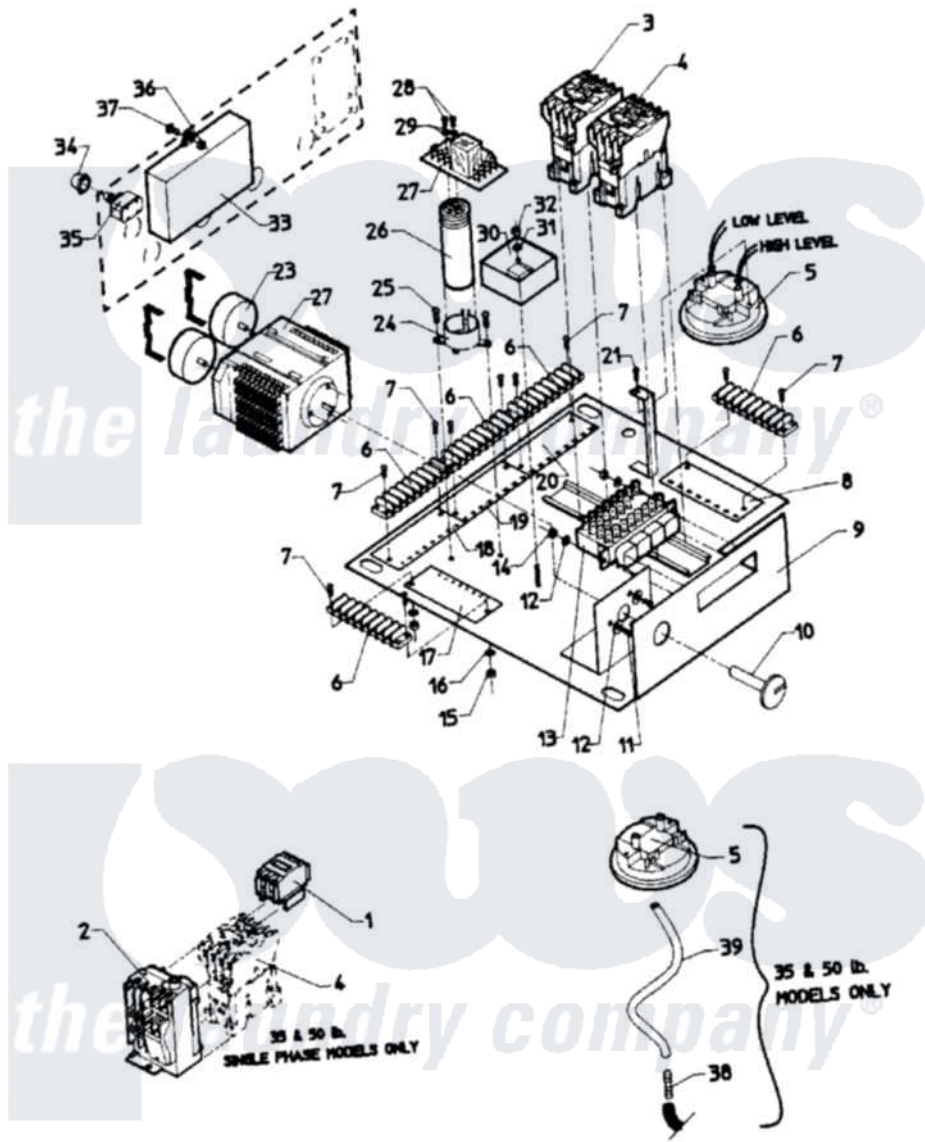

# Maytag MAF18MN1 04 - CONTROL MODULE

Maytag [Commercial Maytag MAF18MN1 Washer Parts](#) Parts Diagram 04 - CONTROL MODULE  
 Click on the part number to view part

Item	Original Part Number	Replaced By	Status	Part Description
001	24001104		Not Available	CONTACTOR, AUX. ADDER
002	<a href="#">24001233</a>			Protector, Overload
003	24001105	<a href="#">24002051</a>		Contacto-
004	24001105	<a href="#">24002051</a>		Contacto-
"	<a href="#">24001737</a>			Relay
"	<a href="#">24001738</a>			Relay
005	24001223		Not Available	SWITCH, DUAL LEVEL
"	NLA		Not Available	SWITCH, TRI LEVEL---N
006	24001412		Not Available	STRIP, TERMINAL
007	<a href="#">24001414</a>	<a href="#">4450038</a>		Screw
008	24001030		Not Available	DECAL,INSUL.TERM STIRP (33-40)
009	W10124350		Not Available	PART NUMBER NOT AVAILABLE
010	W10124350		Not Available	PART NUMBER NOT AVAILABLE
011	<a href="#">24001357</a>			Screw, Stainless Steel