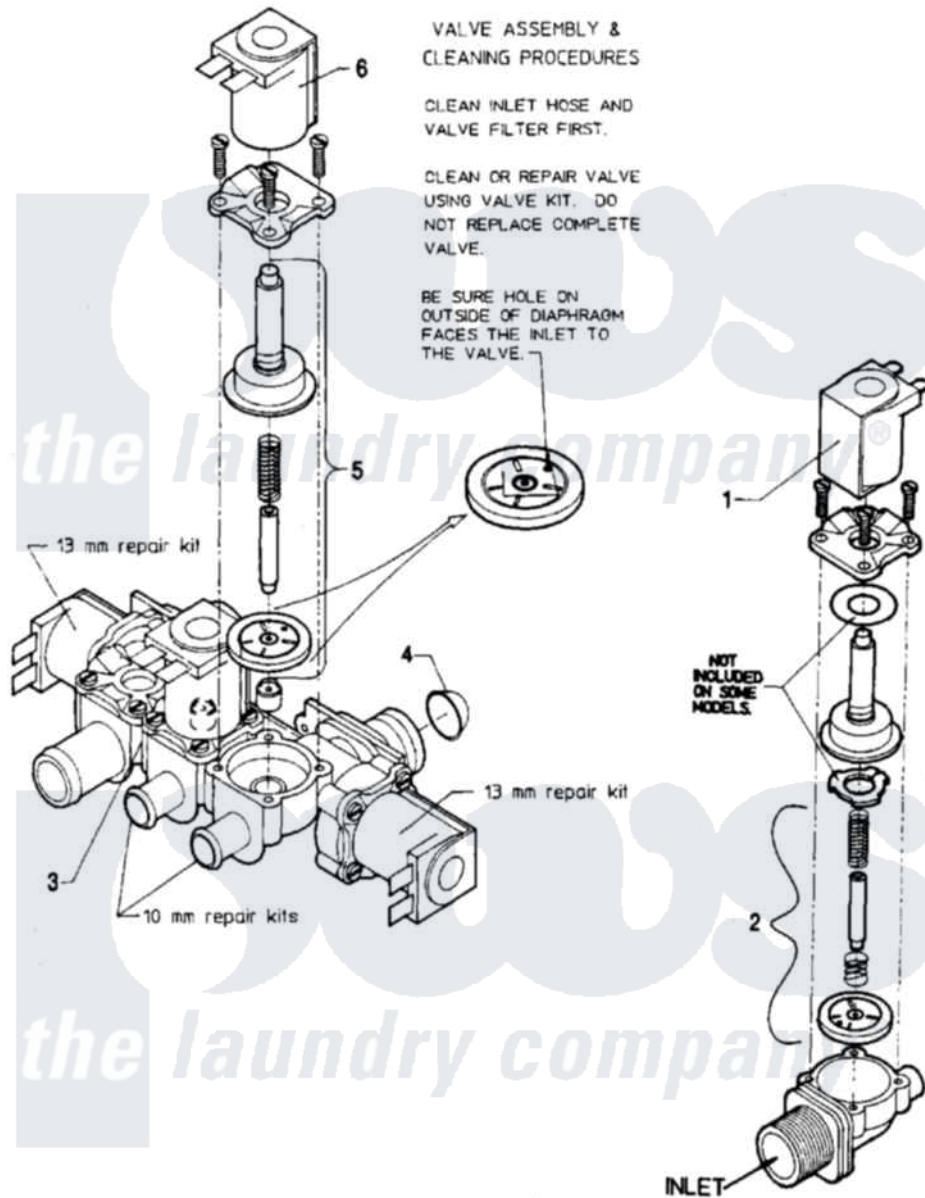

# Maytag MAF18MN1 05 - WATER VALVE

Maytag [Commercial Maytag MAF18MN1 Washer Parts](#) Parts Diagram 05 - WATER VALVE  
 Click on the part number to view part

| Item | Original Part Number     | Replaced By | Status        | Part Description              |
|------|--------------------------|-------------|---------------|-------------------------------|
| 001  | <a href="#">24001118</a> |             |               | Valve                         |
| "    | <a href="#">24001119</a> |             |               | Valve                         |
| "    | <a href="#">24001120</a> |             |               | Valve-1 WAY                   |
| "    | <a href="#">24001232</a> |             |               | Coil, Water Valve             |
| "    | <a href="#">24001776</a> |             |               | Valve, Water                  |
| 002  | <a href="#">24001121</a> |             |               | Kit, Valve Repair             |
| "    | <a href="#">24001122</a> |             |               | Kit, Valve Repair             |
| 003  | <a href="#">24001226</a> |             |               | Valve, Mixing                 |
| "    | <a href="#">24001448</a> |             |               | Seal                          |
| "    | 24001549                 |             | Not Available | FILTER, MESH (11MM US THREAD) |
| 004  | 24001634                 |             | Not Available | SCREEN, VALVE                 |
| 005  | <a href="#">24001122</a> |             |               | Kit, Valve Repair             |
| "    | <a href="#">24001231</a> |             |               | Kit, Repair                   |
| 006  | <a href="#">24001232</a> |             |               | Coil, Water Valve             |