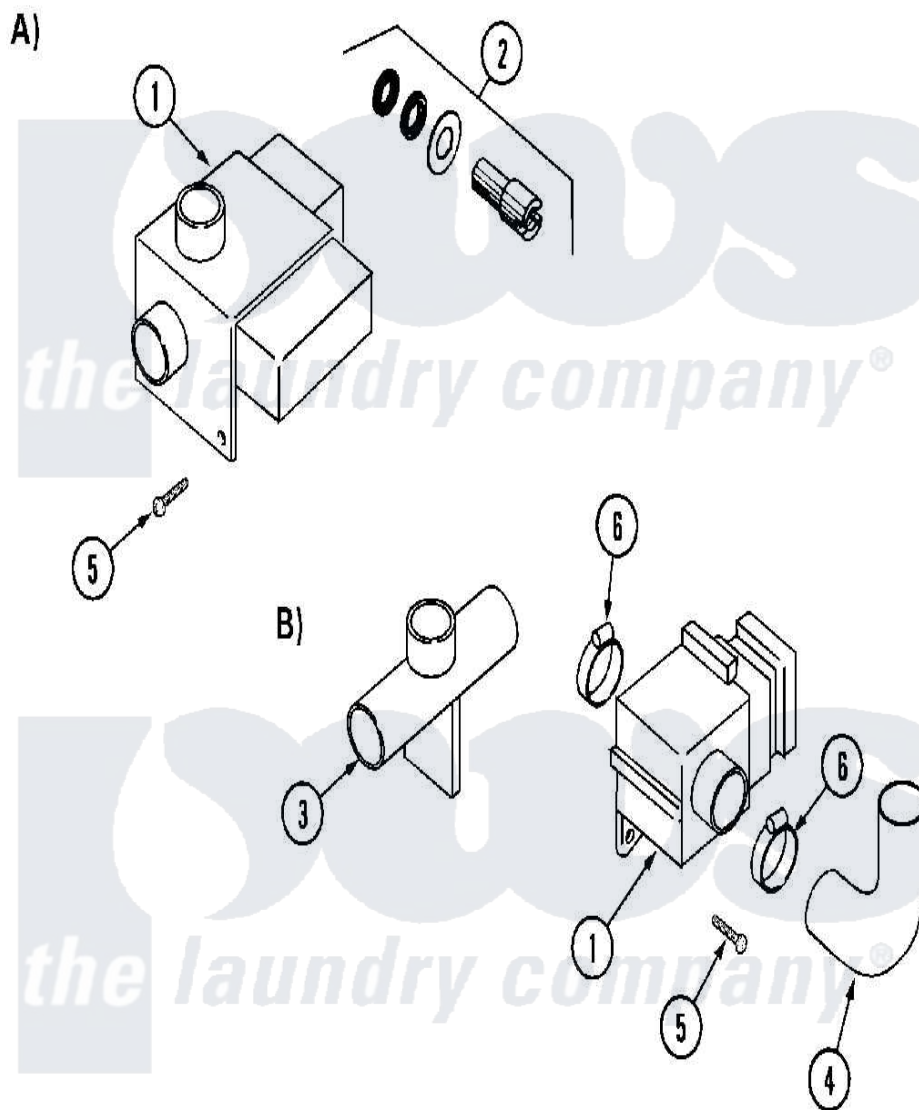

Maytag MAF18MN1 09 - DRAIN VALVE

Maytag [Commercial Maytag MAF18MN1 Washer Parts](#) Parts Diagram 09 - DRAIN VALVE
 Click on the part number to view part

Item	Original Part Number	Replaced By	Status	Part Description
001	24001116			Valve, Drain
"	24001217			Valve, Drain
"	24001530			Valve, Motor Drain
002	24001528			Shaft, Drive And Seal Kit
003	24001826		Not Available	(B)CONNECTION, TEE-DRAIN
004	24001565			Hose, Drain
005	24001502	8204624		Bolt
006	24001353	696392		Hose Clamp