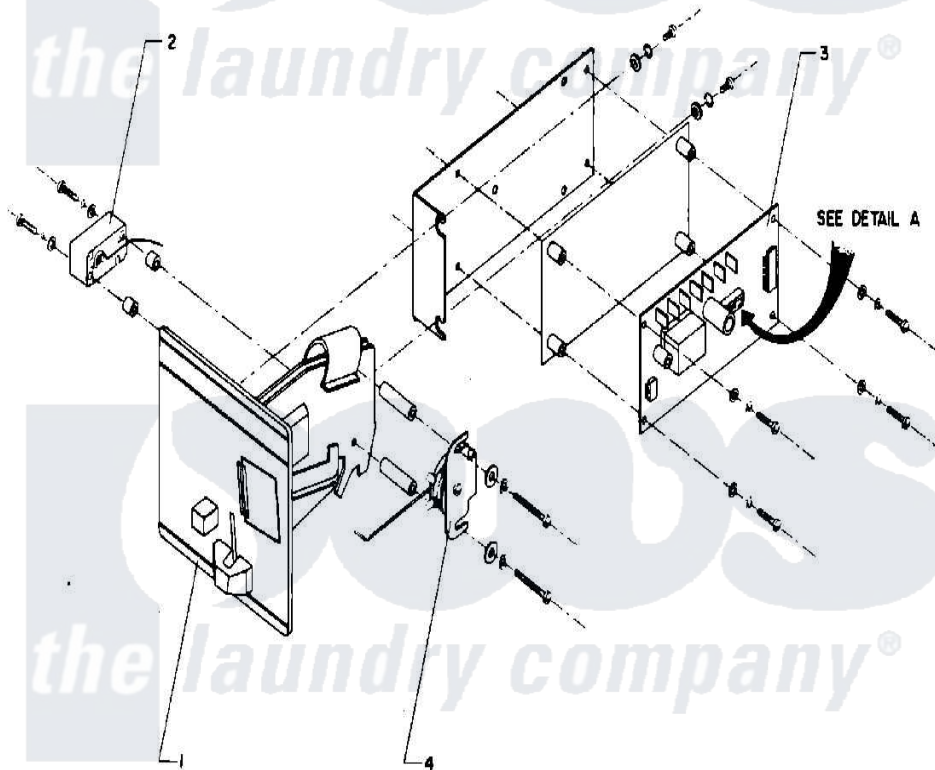

# Maytag MAF18PC2 05 - COIN METER & COIN BOX

DETAIL A  
COIN COUNTER  
DIP SWITCHES

Maytag [Commercial Maytag MAF18PC2 Washer Parts](#) Parts Diagram 05 - COIN METER & COIN BOX  
Click on the part number to view part

Item	Original Part Number	Replaced By	Status	Part Description
001	<a href="#">24001615</a>			COIN ACCEPTOR (US QUARTER)
"	24001754		Not Available	COIN METER (110V/50-60HZ) (US QUARTERS)
"	24001755		Not Available	COIN METER (110V/50-60HZ) (CANADIAN QUARTERS)
002	NLA		Not Available	COIN SWITCH
003	24001617		Not Available	ELECTRONIC COIN COUNTER W/HAR
004	24001618		Not Available	SOLENOID, COIN BLOCKING (120V)
"	<a href="#">24001756</a>			Solenoid, Coin Blocking