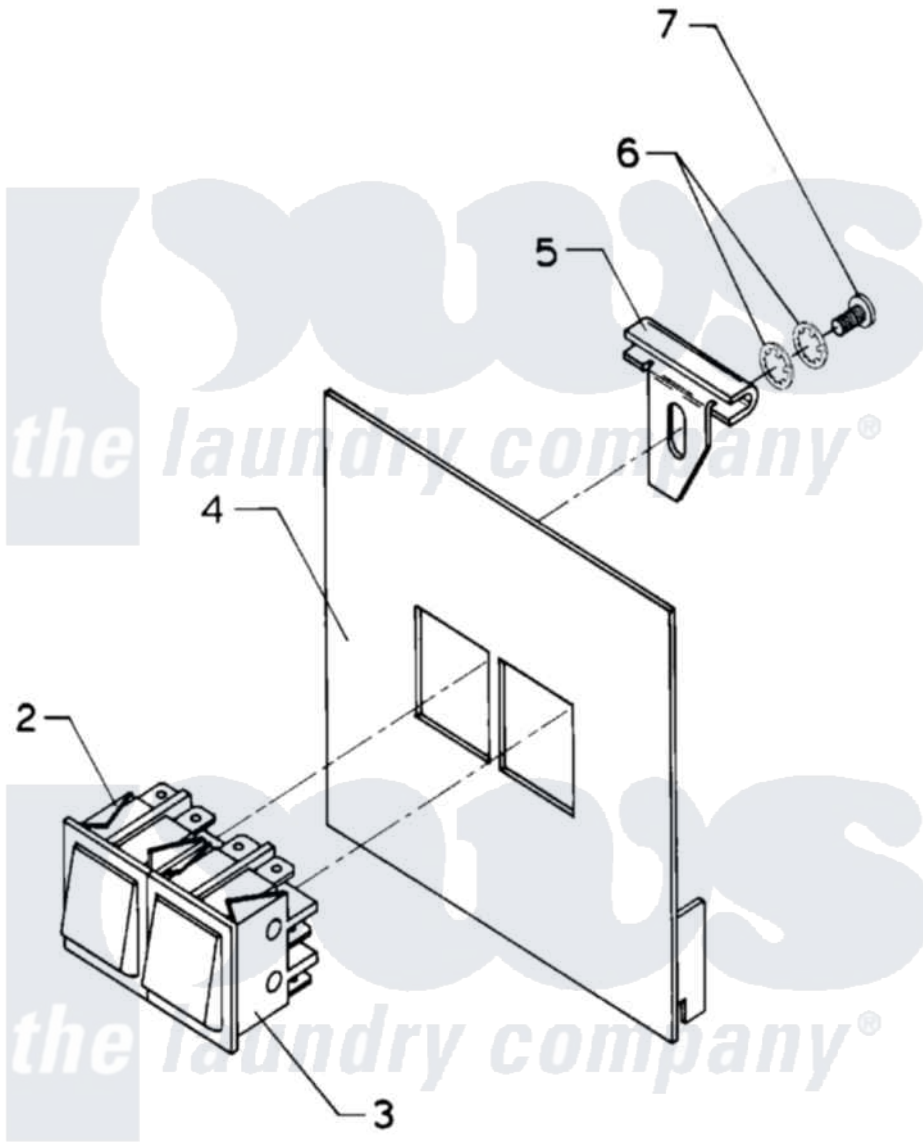

# Maytag MAF18PC2 06 - MANUAL START/STOP CONTROL

Maytag [Commercial Maytag MAF18PC2 Washer Parts](#) Parts Diagram 06 - MANUAL START/STOP CONTROL  
 Click on the part number to view part

Item	Original Part Number	Replaced By	Status	Part Description
001	24001764		Not Available	KIT, START/STOP COMPLETE
002	<a href="#">24001251</a>			Switch
003	<a href="#">24001252</a>			Switch, Momentary
004	NLA		Not Available	COVER, PLATE (OPL)
005	W10124350		Not Available	PART NUMBER NOT AVAILABLE
006	W10124350		Not Available	PART NUMBER NOT AVAILABLE
007	W10124350		Not Available	PART NUMBER NOT AVAILABLE