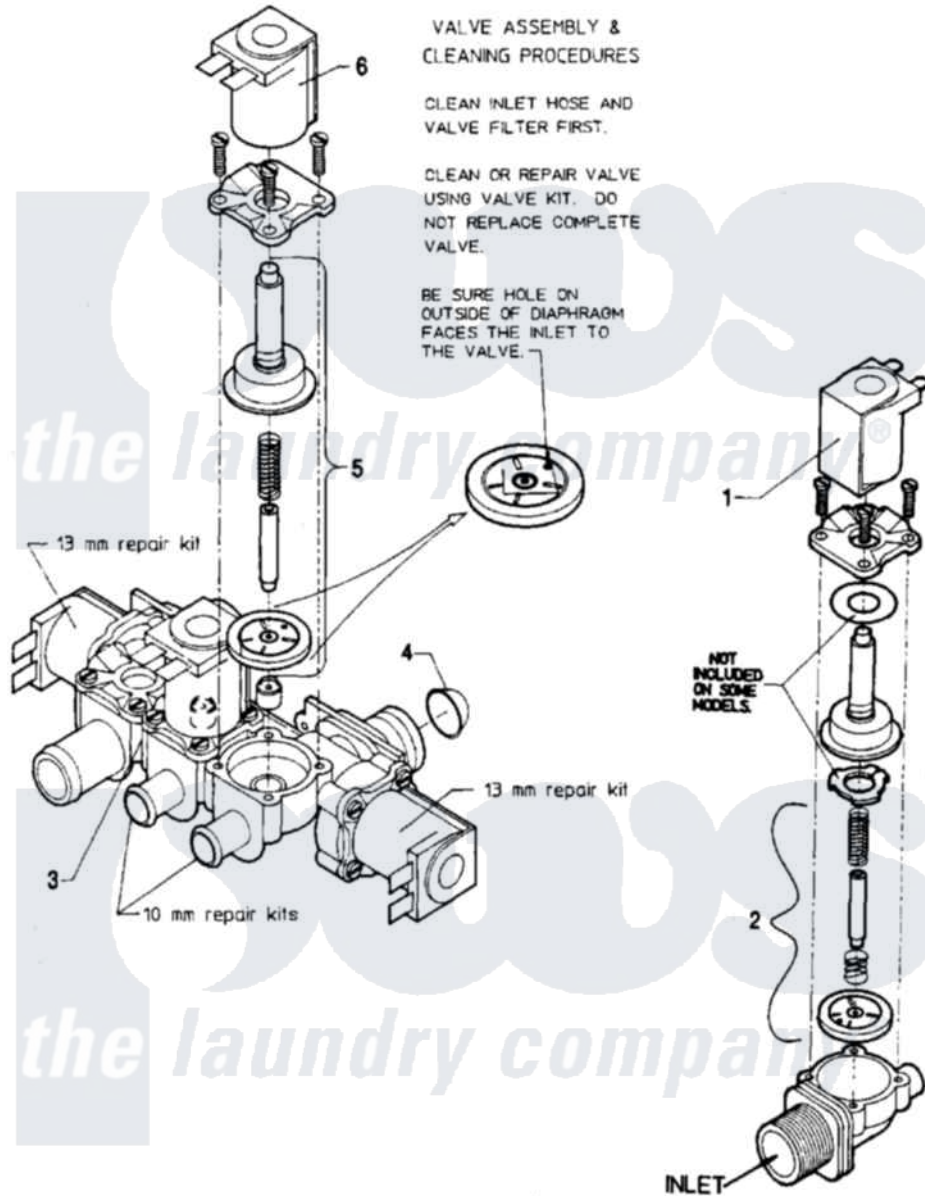

Maytag MAF18PC2 08 - WATER VALVE

Maytag Commercial Maytag MAF18PC2 Washer Parts Parts Diagram 08 - WATER VALVE
 Click on the part number to view part

Item	Original Part Number	Replaced By	Status	Part Description
001	24001118			Valve
"	24001232			Coil, Water Valve
"	24001776			Valve, Water
002	24001121			Kit, Valve Repair
"	24001634		Not Available	SCREEN, VALVE
003	24001226			Valve, Mixing
004	24001634		Not Available	SCREEN, VALVE
005	24001122			Kit, Valve Repair
"	24001231			Kit, Repair
006	24001232			Coil, Water Valve