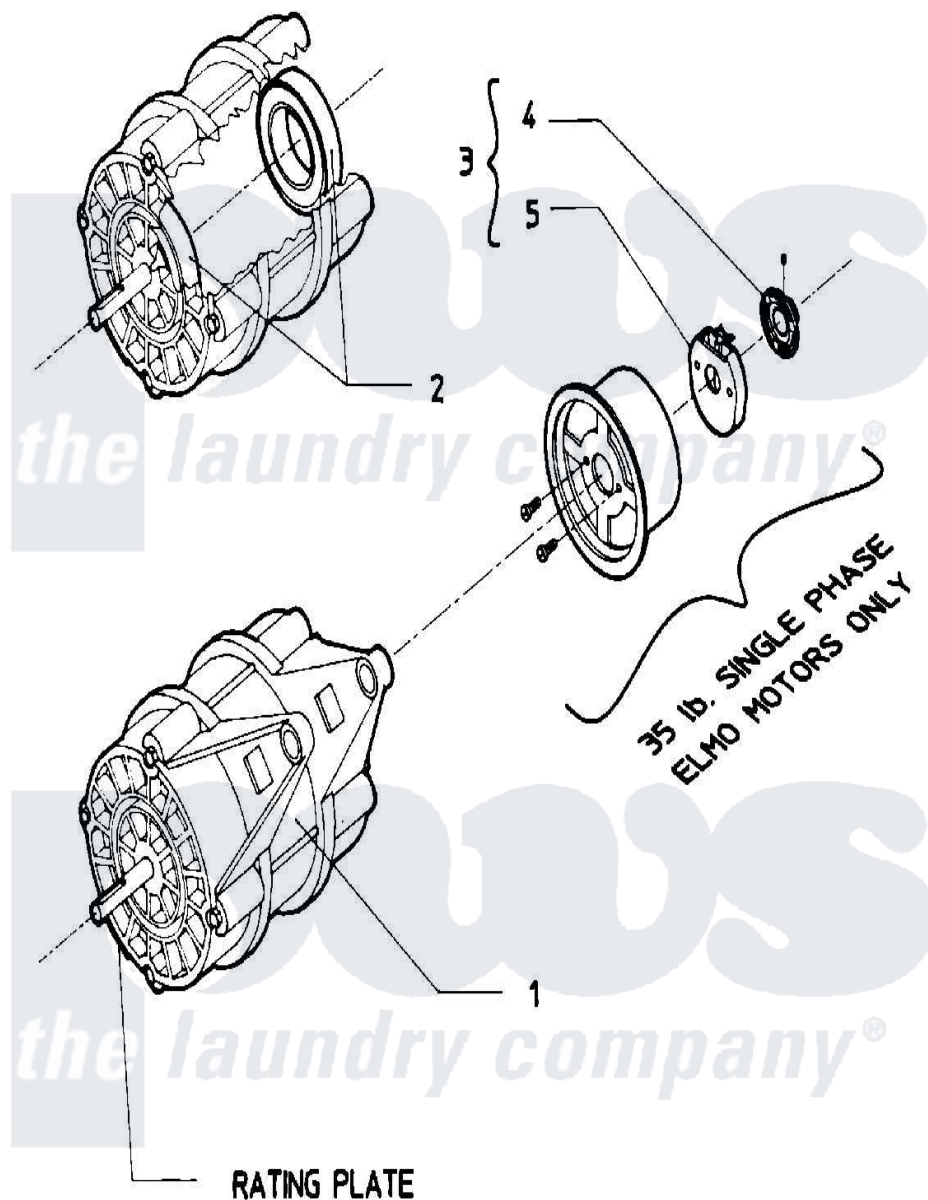

Maytag MAF18PC2 10 - MOTOR

Maytag [Commercial Maytag MAF18PC2 Washer Parts](#) Parts Diagram 10 - MOTOR
 Click on the part number to view part

Item	Original Part Number	Replaced By	Status	Part Description
001	24001078			Motor, 2SP
"	24001082			Motor, 2SP
002	24001018			Bearing, 6204-2RS
003	W10124350		Not Available	PART NOT USED
004	W10124350		Not Available	PART NUMBER NOT AVAILABLE
005	W10124350		Not Available	PART NUMBER NOT AVAILABLE