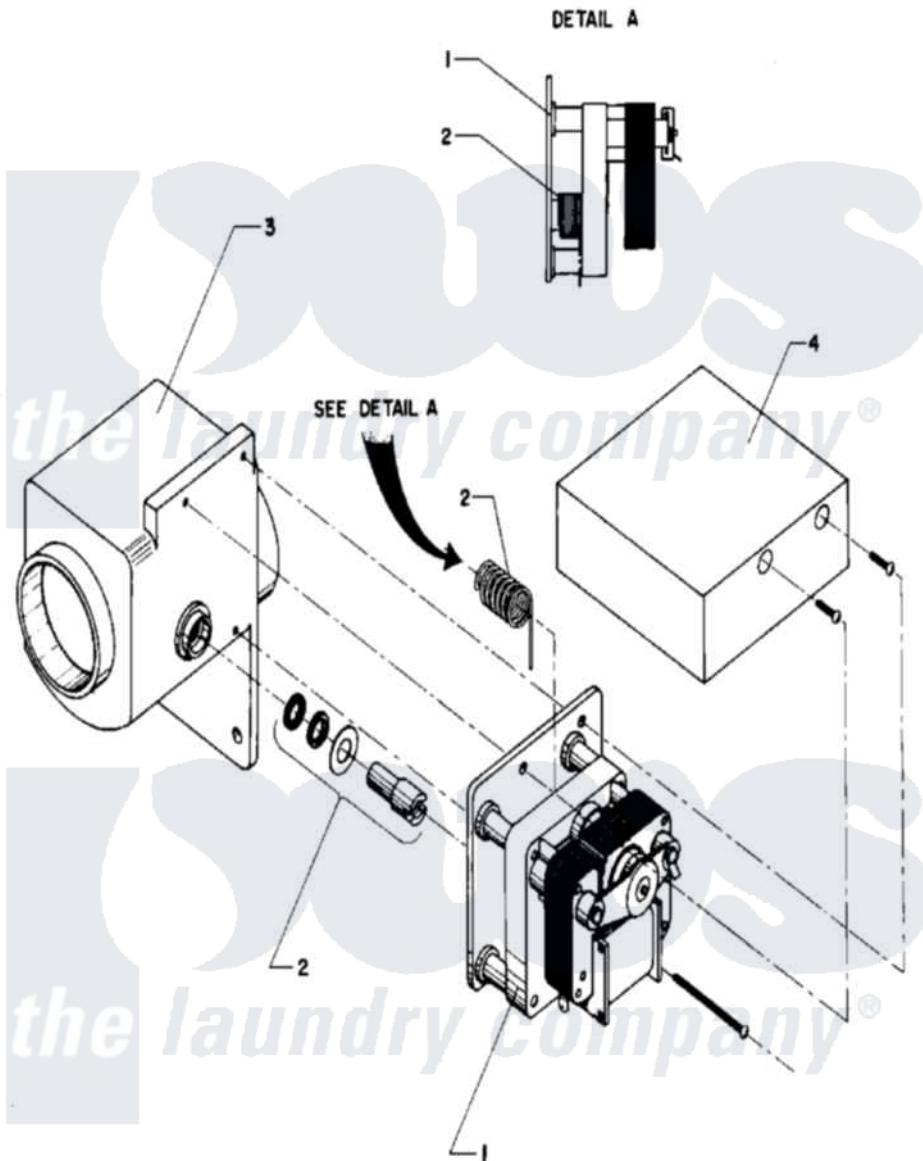

Maytag MAF18PC2 11 - DRAIN VALVE

Maytag [Commercial Maytag MAF18PC2 Washer Parts](#) Parts Diagram 11 - DRAIN VALVE
 Click on the part number to view part

Item	Original Part Number	Replaced By	Status	Part Description
001	24001116			Valve, Drain
"	24001530			Valve, Motor Drain
002	24001528			Shaft, Drive And Seal Kit
003	24001570			Valve Body
004	24001571		Not Available	COVER, DRAIN VALVE MOTOR