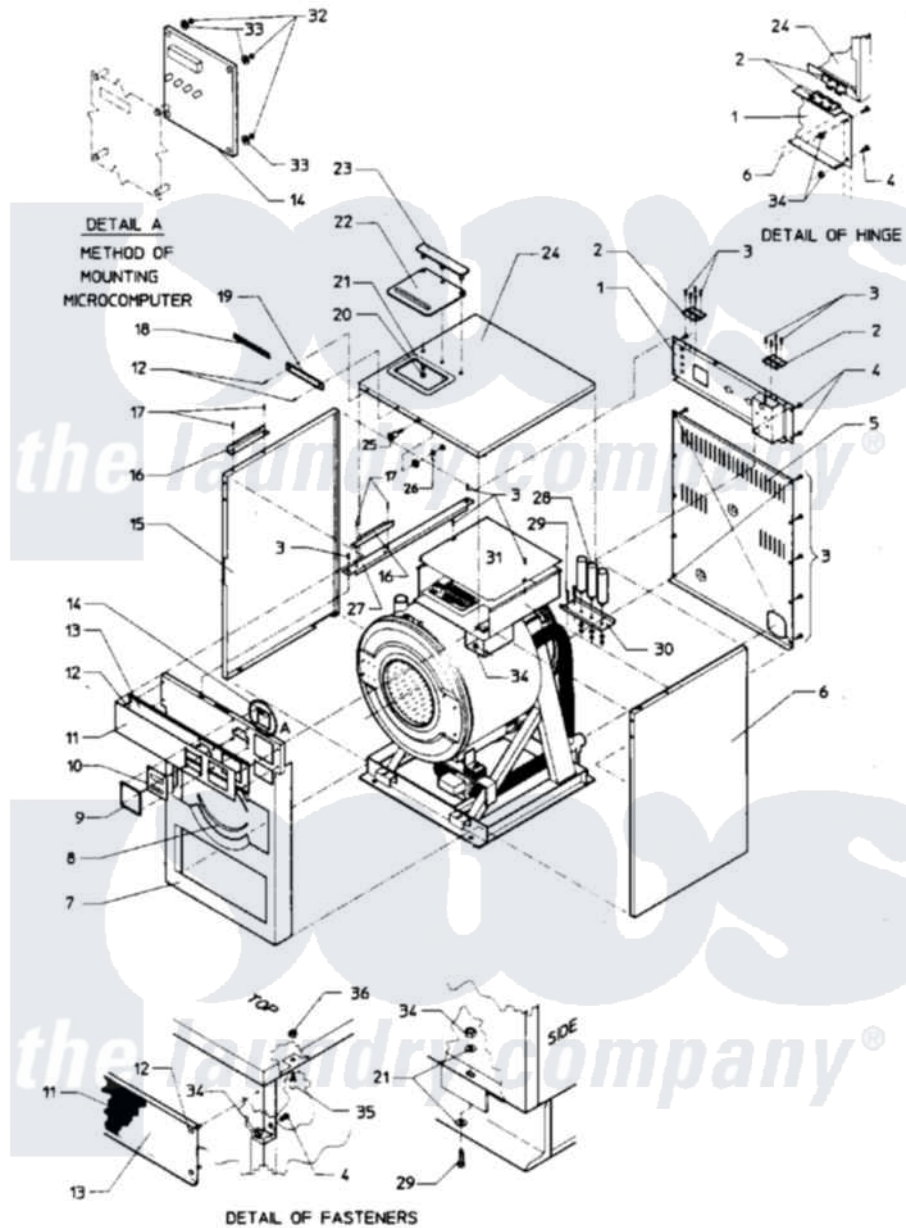

# Maytag MAF18PN1 01 - MAIN EXPLODED VIEW - COMPUTER MODELS

Maytag [Commercial Maytag MAF18PN1 Washer Parts](#) Parts Diagram 01 - MAIN EXPLODED VIEW - COMPUTER MODELS

[Click on the part number to view part](#)

Item	Original Part Number	Replaced By	Status	Part Description
001	<a href="#">24001169</a>			Panel Kit, Valve
002	24001676		Not Available	HINGE, TOP COVER (NOTE: 18003069 AFTER SERIAL
"	<a href="#">Y24001300</a>			Hinge
003	24001301	<a href="#">67006964</a>		Screw, Glide
004	<a href="#">24001323</a>			Screw
005	Y24001400		Not Available	KIT, PANEL (REAR)
006	24001162		Not Available	PANEL KIT, SIDE (RT.)18 (AS VIEWED FROM FRONT)
007	24001701		Not Available	PANEL, FRONT (INR)
008	24001550	<a href="#">24001532</a>		Trim- Pane
009	NLA		Not Available	TRIM, KEYPAD (CPTR GREY)
010	<a href="#">24001112</a>			Switch, Membrane
011	NLA		Not Available	DECAL
012	<a href="#">24001533</a>			Rivet, Pop S.s.
013	<a href="#">24002036</a>			Decal, Control Panel