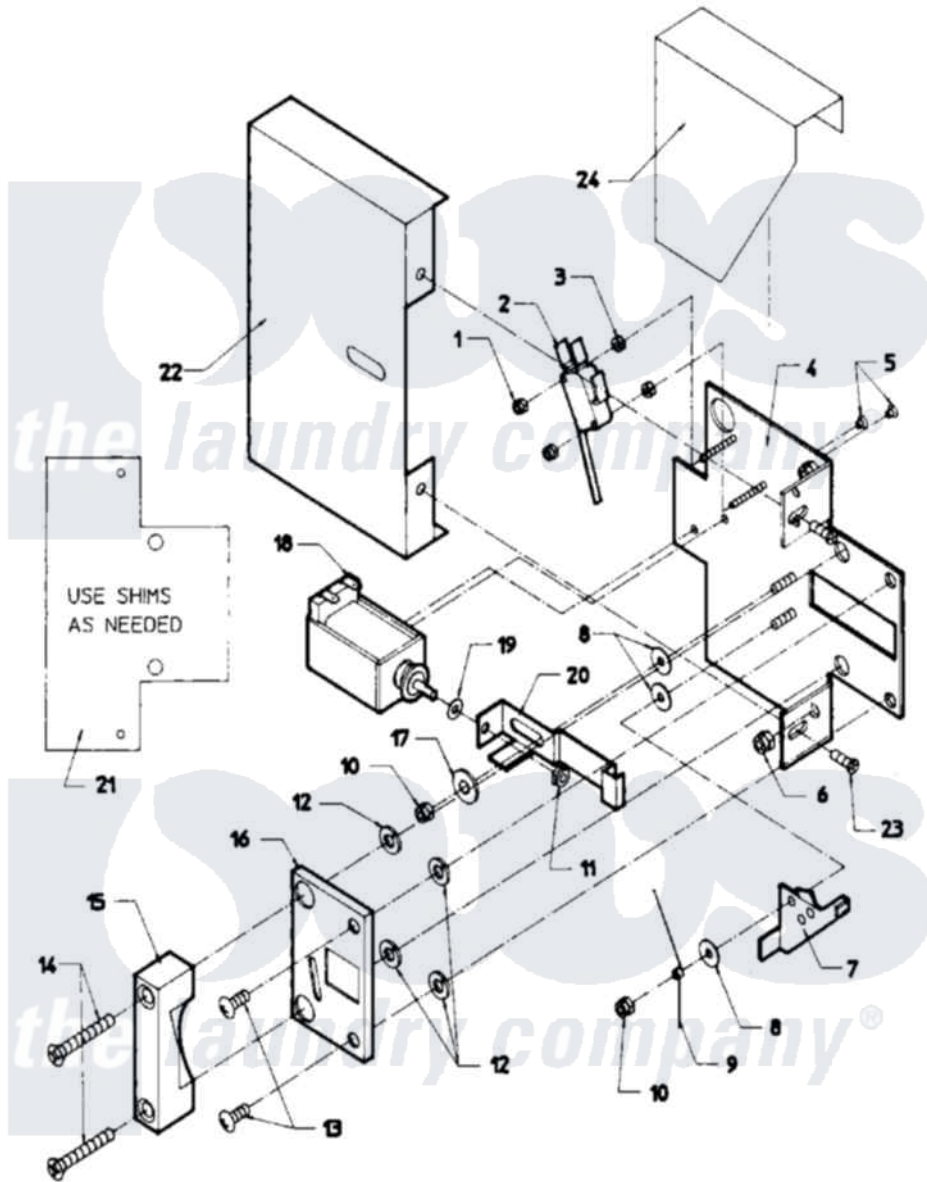

Maytag MAF18PN1 03 - DOOR SAFETY INTERLOCK - OPL MODELS

Maytag [Commercial Maytag MAF18PN1 Washer Parts](#) Parts Diagram 03 - DOOR SAFETY INTERLOCK - OPL MODELS

[Click on the part number to view part](#)

Item	Original Part Number	Replaced By	Status	Part Description
001	24001476			Nut, Fiberlock
002	24001229			Switch, Door Lock
003	24001477		Not Available	SPACER, NYLON (No.6)
004	NLA		Not Available	PLATE, DOOR LOCK
005	24001479			Screw, S.s.
006	24001305			Nut, Fiberlock
007	24001230			Lever, Door Lock
008	24001480			Washer, Teflon
009	24001293			Spring, Torsion
010	24001342	74005230		Nut, Lock
011	24001481	Y707702		Locknut
012	24001295			Lockwasher, S.s.
013	24001323			Screw
014	24001642			Screw, S.s.
015	24001483		Not Available	CATCH, DOOR LOCK
016	24001484		Not Available	COVER, DOOR LOCK PLATE