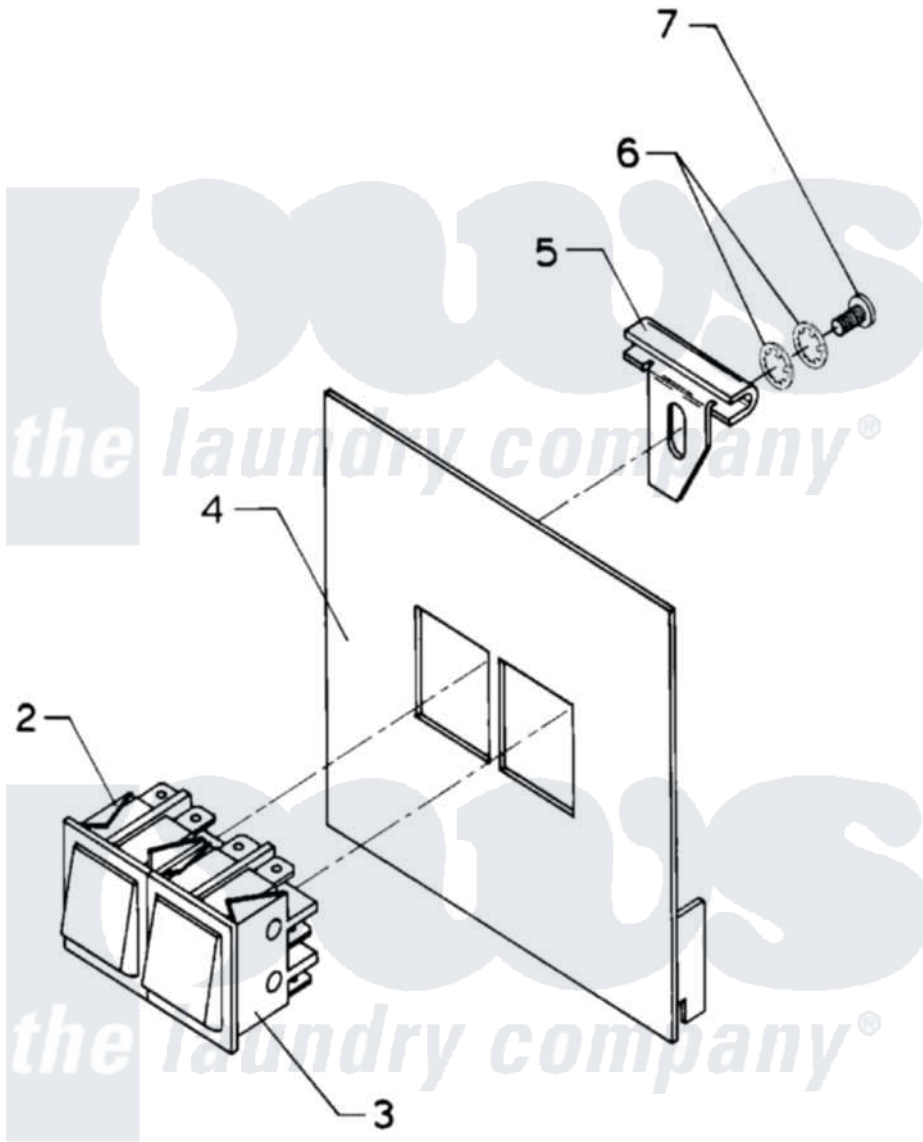

Maytag MAF18PN1 05 - MANUAL START/STOP CONTROL

Maytag [Commercial Maytag MAF18PN1 Washer Parts](#) Parts Diagram 05 - MANUAL START/STOP CONTROL
 Click on the part number to view part

Item	Original Part Number	Replaced By	Status	Part Description
001	24001764		Not Available	KIT, START/STOP COMPLETE
002	24001251			Switch
003	24001252			Switch, Momentary
004	NLA		Not Available	COVER, PLATE (OPL)
005	W10124350		Not Available	PART NUMBER NOT AVAILABLE
006	W10124350		Not Available	PART NUMBER NOT AVAILABLE
007	W10124350		Not Available	PART NUMBER NOT AVAILABLE