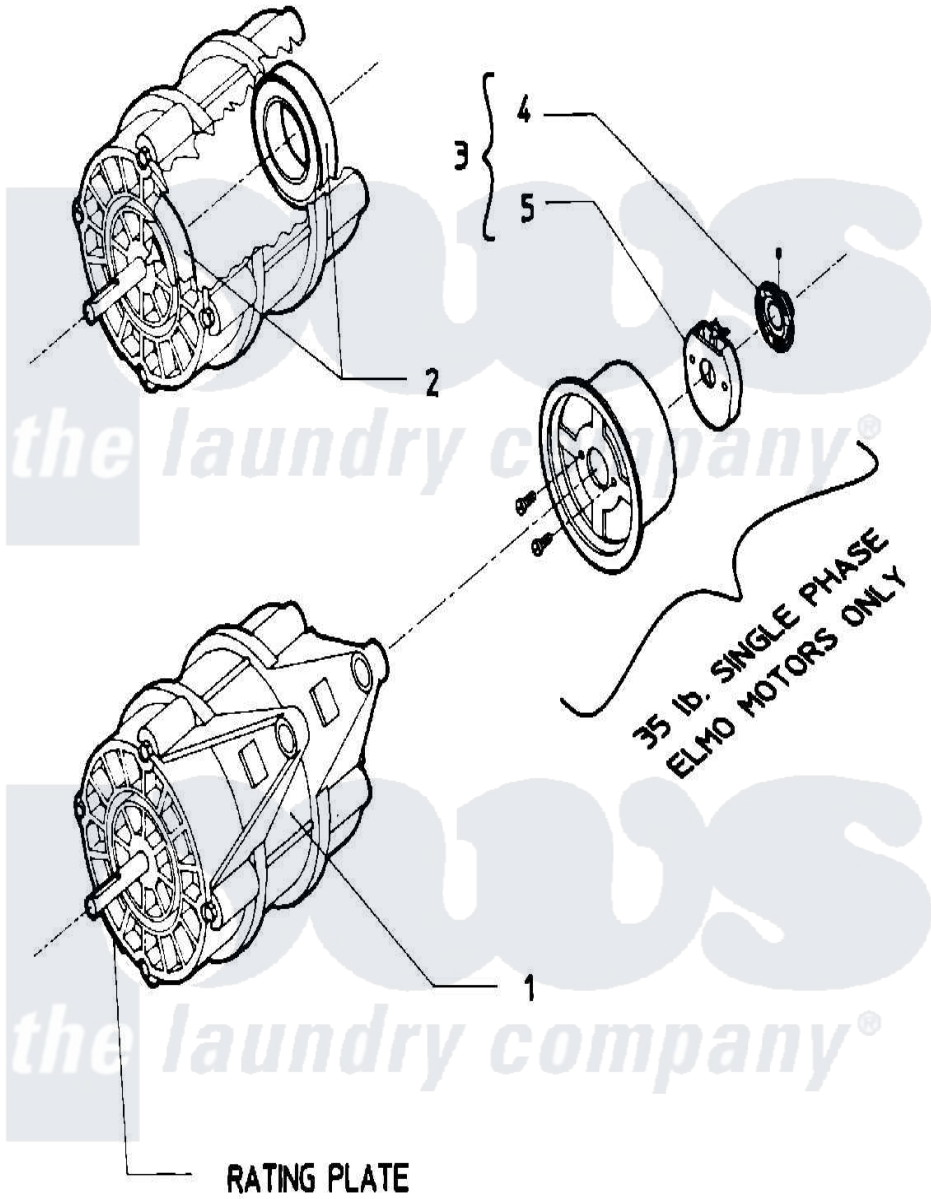

# Maytag MAF18PN1 07 - MOTOR

Maytag [Commercial Maytag MAF18PN1 Washer Parts](#) Parts Diagram 07 - MOTOR  
 Click on the part number to view part

Item	Original Part Number	Replaced By	Status	Part Description
001	<a href="#">24001078</a>			Motor, 2SP
"	<a href="#">24001082</a>			Motor, 2SP
002	<a href="#">24001018</a>			Bearing, 6204-2RS
003	W10124350		Not Available	PART NOT USED
004	W10124350		Not Available	PART NUMBER NOT AVAILABLE
005	W10124350		Not Available	PART NUMBER NOT AVAILABLE