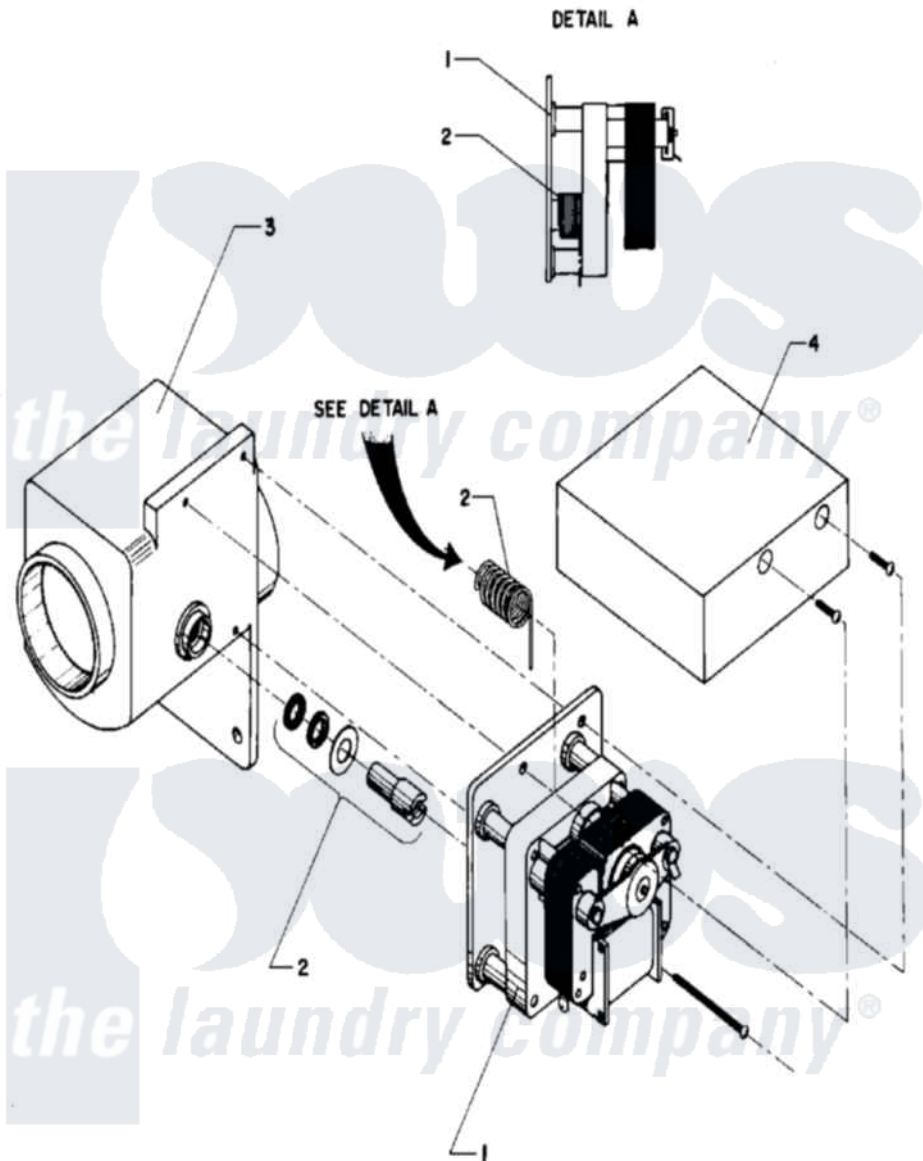

# Maytag MAF18PN1 08 - DRAIN VALVE

Maytag [Commercial Maytag MAF18PN1 Washer Parts](#) Parts Diagram 08 - DRAIN VALVE  
 Click on the part number to view part

Item	Original Part Number	Replaced By	Status	Part Description
001	<a href="#">24001116</a>			Valve, Drain
"	<a href="#">24001530</a>			Valve, Motor Drain
002	<a href="#">24001528</a>			Shaft, Drive And Seal Kit
003	<a href="#">24001570</a>			Valve Body
004	24001571		Not Available	COVER, DRAIN VALVE MOTOR