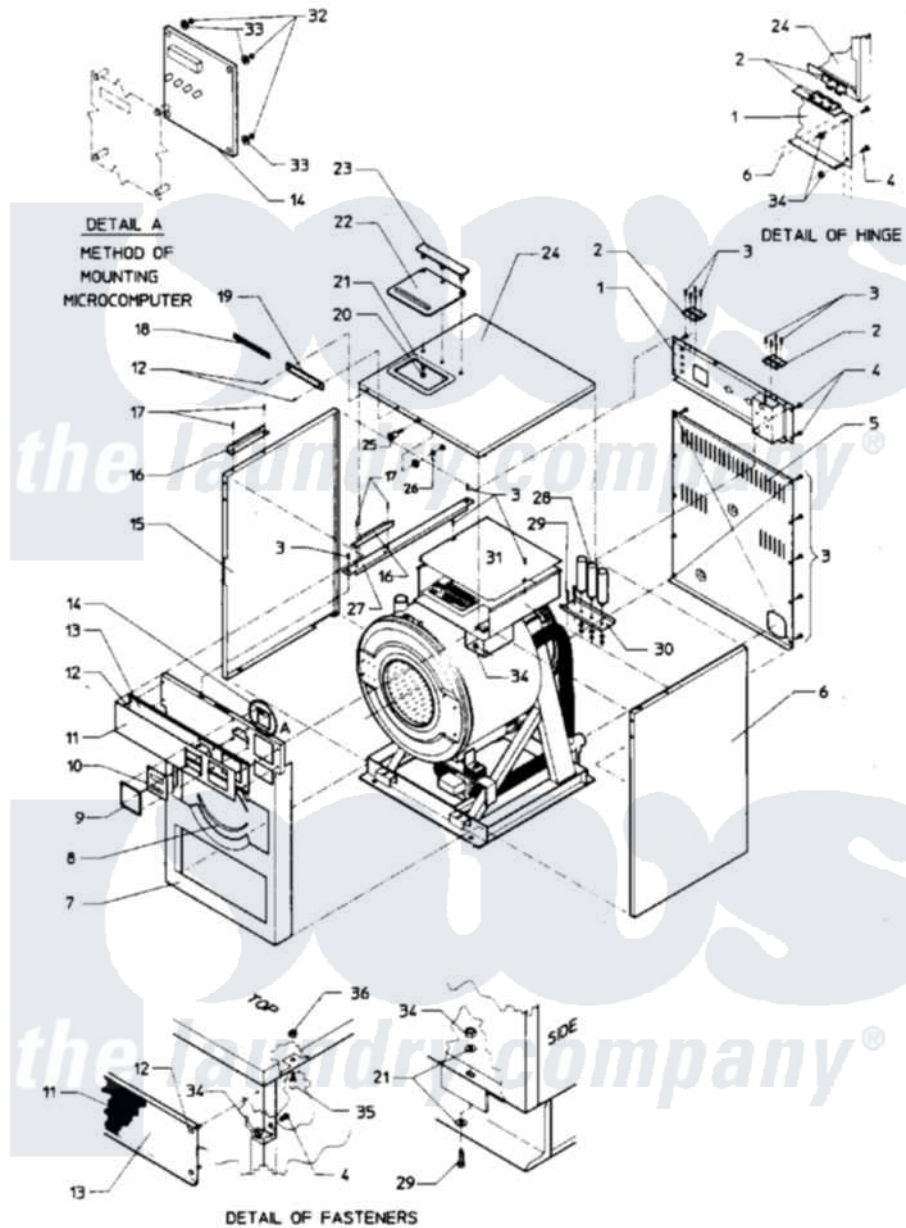

Maytag MAF18PN2 01 - MAIN EXPLODED VIEW - COMPUTER MODELS

Maytag [Commercial Maytag MAF18PN2 Washer Parts](#) Parts Diagram 01 - MAIN EXPLODED VIEW - COMPUTER MODELS

[Click on the part number to view part](#)

Item	Original Part Number	Replaced By	Status	Part Description
001	24001169			Panel Kit, Valve
002	24001676		Not Available	HINGE, TOP COVER (NOTE: 18003069 AFTER SERIAL
"	Y24001300			Hinge
003	24001301	67006964		Screw, Glide
004	24001323			Screw
005	Y24001400		Not Available	KIT, PANEL (REAR)
006	24001162		Not Available	PANEL KIT, SIDE (RT.)18 (AS VIEWED FROM FRONT)
007	24001701		Not Available	PANEL, FRONT (INR)
008	24001550	24001532		Trim- Pane
009	NLA		Not Available	TRIM, KEYPAD (CPTR GREY)
010	24001112			Switch, Membrane
011	NLA		Not Available	DECAL
012	24001533			Rivet, Pop S.s.
013	24002036			Decal, Control Panel

"	NLA		Not Available	PANEL, CONTROL
014	24001010			Board, Coin Computer
"	24001709			Board, Computer
015	NLA		Not Available	PANEL KIT, SIDE (LT.)18
016	24001539		Not Available	BRACKET, SOAP DISPENSER
017	24001540		Not Available	RIVET, BLIND S.S. (1/8 X 5/16)
018	NLA		Not Available	DECAL (MAYTAG)
019	24001671		Not Available	NAMEPLATE
020	24001510	W1013975Z		Nut
021	24001295			Lockwasher, S.s.
022	24001219		Not Available	COVER, SOAP DISPENSER
023	24001542			Clamp, Soap Dispenser
024	24001168			KIT ASSY., TOP COVER
025	24001220			Lock, Top Cover
026	24001221			Latch, Top Cover
027	24001695		Not Available	BRACE, TOP
028	24001236			Capacitor
"	24001698			Capacitor
029	24001303			Screw
030	24001692		Not Available	BRACKET, CAPACITOR
031	24001545		Not Available	COVER, ELECTRICAL MODULE
032	24001417	7103P070-60		Nut, Top Pilot
033	24001415			Washer, S.s.
034	24001305			Nut, Fiberlock
035	24001546		Not Available	STUD, S.S. (6/32" X 1/4")
036	24001425			Nut, Fiberlock, Pltd
"	24001675		Not Available	RESISTOR (12K OHMS 5 WATT) (W/CENTURY OR ELMO MOTORS)