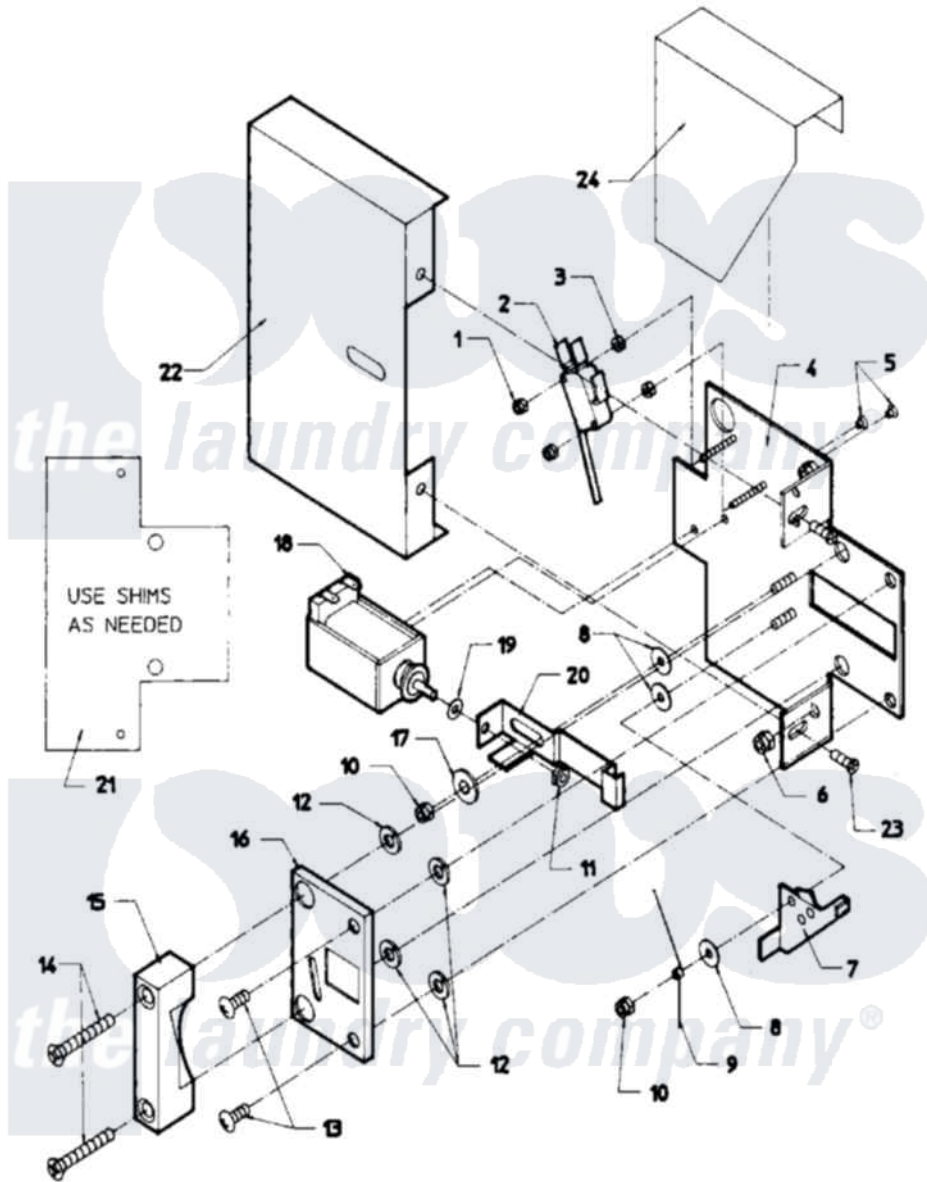

Maytag MAF18PN2 03 - DOOR SAFETY INTERLOCK - OPL MODELS

Maytag [Commercial Maytag MAF18PN2 Washer Parts](#) Parts Diagram 03 - DOOR SAFETY INTERLOCK - OPL MODELS

[Click on the part number to view part](#)

Item	Original Part Number	Replaced By	Status	Part Description
001	24001476			Nut, Fiberlock
002	24001229			Switch, Door Lock
003	24001477		Not Available	SPACER, NYLON (No.6)
004	NLA		Not Available	PLATE, DOOR LOCK
005	24001479			Screw, S.s.
006	24001305			Nut, Fiberlock
007	24001230			Lever, Door Lock
008	24001480			Washer, Teflon
009	24001293			Spring, Torsion
010	24001342	74005230		Nut, Lock
011	24001481	Y707702		Locknut
012	24001295			Lockwasher, S.s.
013	24001323			Screw
014	24001642			Screw, S.s.
015	24001483		Not Available	CATCH, DOOR LOCK
016	24001484		Not Available	COVER, DOOR LOCK PLATE