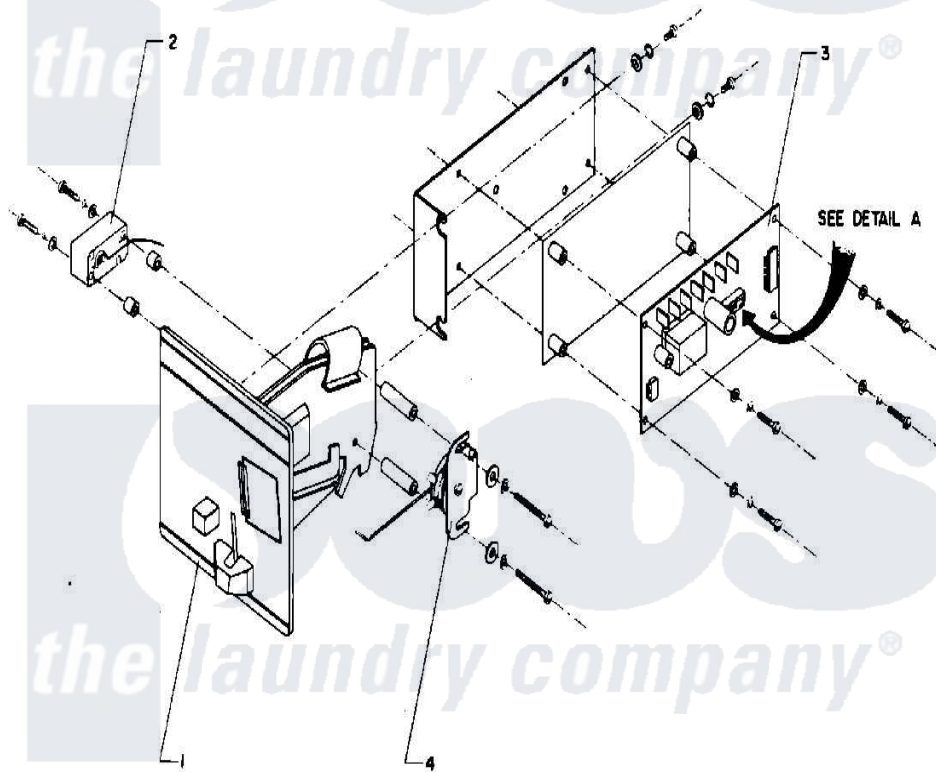

Maytag MAF18PN2 05 - COIN METER & COIN BOX

DETAIL A
COIN COUNTER
DIP SWITCHES

Maytag [Commercial Maytag MAF18PN2 Washer Parts](#) Parts Diagram 05 - COIN METER & COIN BOX
Click on the part number to view part

Item	Original Part Number	Replaced By	Status	Part Description
001	24001615			COIN ACCEPTOR (US QUARTER)
"	24001754		Not Available	COIN METER (110V/50-60HZ) (US QUARTERS)
"	24001755		Not Available	COIN METER (110V/50-60HZ) (CANADIAN QUARTERS)
002	NLA		Not Available	COIN SWITCH
003	24001617		Not Available	ELECTRONIC COIN COUNTER W/HAR
004	24001618		Not Available	SOLENOID, COIN BLOCKING (120V)
"	24001756			Solenoid, Coin Blocking