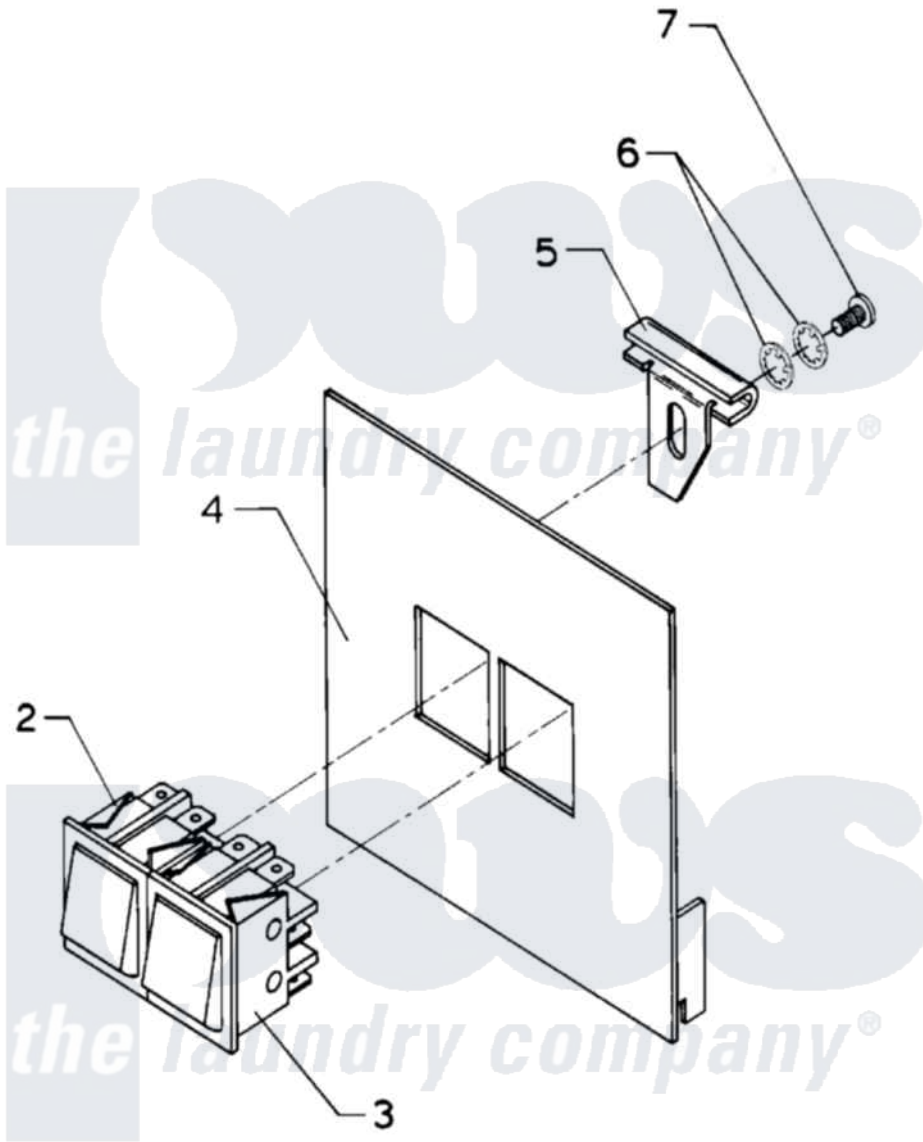

Maytag MAF18PN2 06 - MANUAL START/STOP CONTROL

Maytag [Commercial Maytag MAF18PN2 Washer Parts](#) Parts Diagram 06 - MANUAL START/STOP CONTROL
 Click on the part number to view part

Item	Original Part Number	Replaced By	Status	Part Description
001	24001764		Not Available	KIT, START/STOP COMPLETE
002	24001251			Switch
003	24001252			Switch, Momentary
004	NLA		Not Available	COVER, PLATE (OPL)
005	W10124350		Not Available	PART NUMBER NOT AVAILABLE
006	W10124350		Not Available	PART NUMBER NOT AVAILABLE
007	W10124350		Not Available	PART NUMBER NOT AVAILABLE