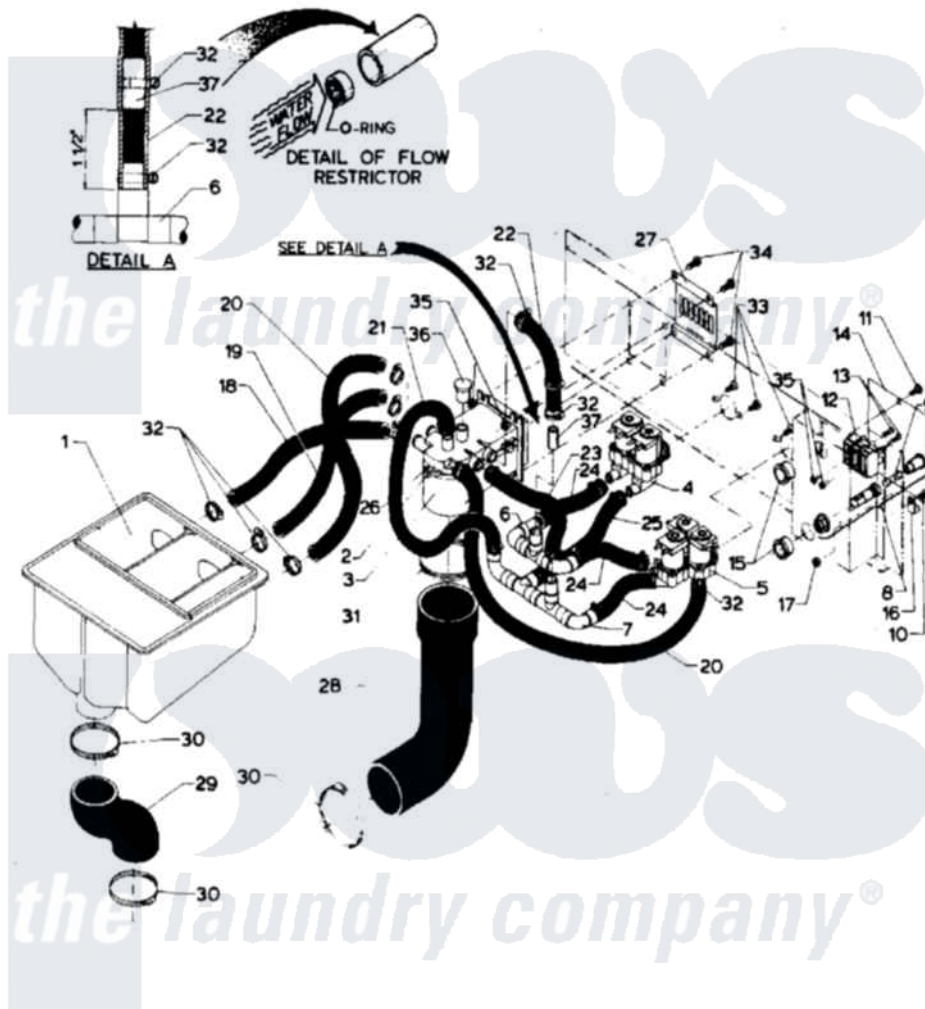

Maytag MAF18PN2 07 - SOAP DISPENSER

Maytag [Commercial Maytag MAF18PN2 Washer Parts](#) Parts Diagram 07 - SOAP DISPENSER
 Click on the part number to view part

Item	Original Part Number	Replaced By	Status	Part Description
001	24001627		Not Available	DISPENSER, SUPPLY (COIN)
002	24001031			Breaker, Vac.
003	24001032			Breaker, Vac.
004	24001117			Valve
005	24001118			Valve
006	24001765		Not Available	MANIFOLD, SUPPLY
007	24001766		Not Available	MANIFOLD, FILL
008	24001433			Holder, Fuse
009	24001225			Fuse, Control
010	24001432	W10068250		Screw
011	24001301	67006964		Screw, Glide
012	24001629		Not Available	BLOCK, INPUT POWER (3 WIRE)
013	24001430			Screw, S.s
014	24001429		Not Available	COVER, JUNCTION BOX
015	24001436	8008P014-60		Grommet, Nylon
016	24001434		Not Available	CONNECTOR, GROUND

017	24001342	74005230	Nut, Lock
018	24001767	Not Available	HOSE
019	24001768	Not Available	HOSE
020	24001769	Not Available	HOSE
021	24001770	Not Available	HOSE
022	24001771	Not Available	HOSE
023	24001772	Not Available	HOSE
024	24001773	Not Available	HOSE
025	NLA	Not Available	HOSE
026	24001432	W10068250	Screw
027	24001426		Cover, Vacuum Breaker
028	24001552		Hose, Vacuum Breaker
029	24001442		Hose, Soap Dispenser
030	24001353	696392	Hose Clamp
031	24001282	Not Available	CLAMP, HOSE (No.48)
032	24001423	489503	Clamp
033	24001357		Screw, Stainless Steel
034	24001414	4450038	Screw
035	24001425		Nut, Fiberlock, Pltd
036	24001424	Not Available	CAP, PLUG (YELLOW)
037	24001775	Not Available	FLOW RESTRICTOR ASSY.