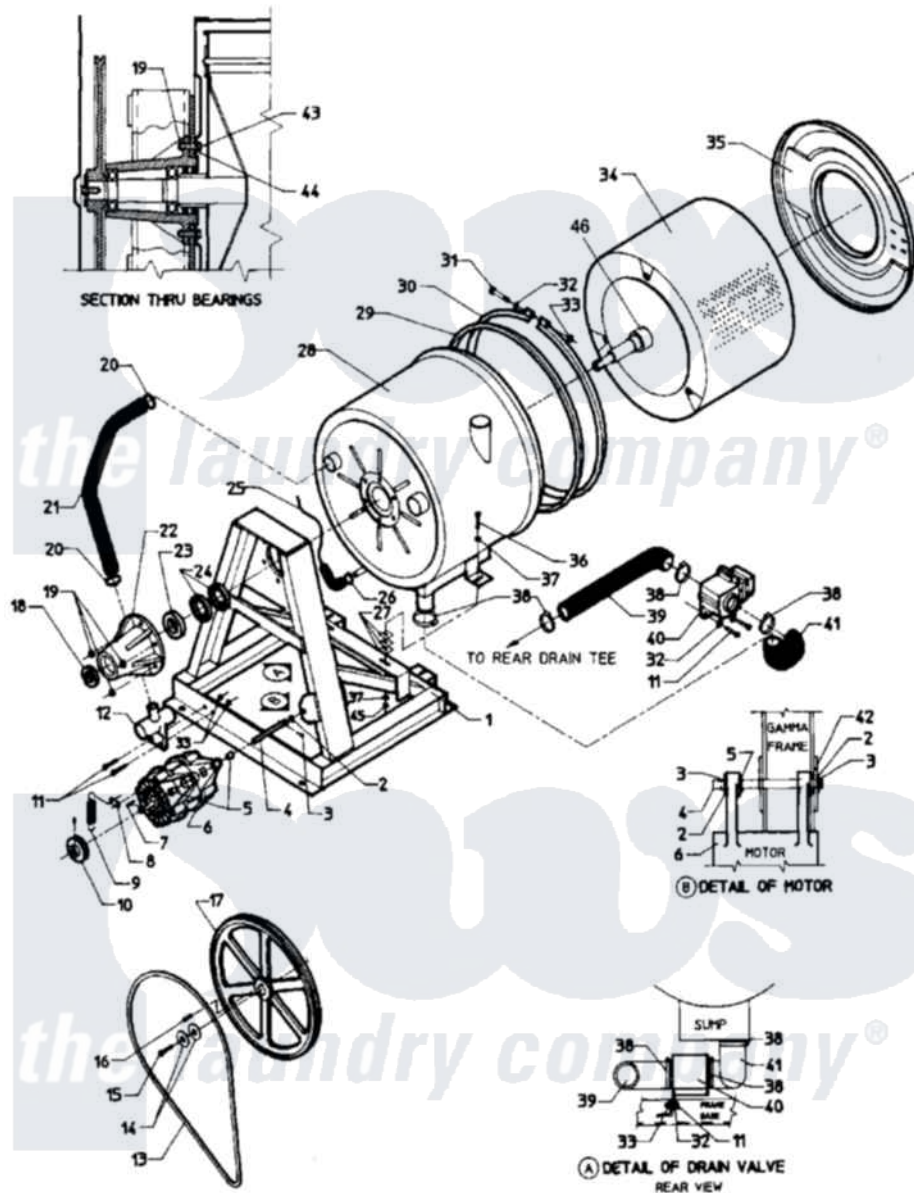

# Maytag MAF18PN2 09 - MAIN EXPLOYDED VIEW - SUB ASSEMBLY

Maytag Commercial Maytag MAF18PN2 Washer Parts Parts Diagram 09 - MAIN EXPLOYDED VIEW - SUB ASSEMBLY

Click on the part number to view part

Item	Original Part Number	Replaced By	Status	Part Description
001	24001369		Not Available	KIT ASSY., FRAME (2 SPEED)
002	<a href="#">24001511</a>			Washer, Hardened
003	24001512		Not Available	PIN, COTTER PLTD. (1/8X1 1/2)
004	24001647		Not Available	ROD, MOTOR SUPPORT
005	<a href="#">24001021</a>			Bushing, Motor
006	<a href="#">24001078</a>			Motor, 2SP
"	<a href="#">24001082</a>			Motor, 2SP
007	24001648		Not Available	KEY (MOTOR 3/16" X 1 1/2")
008	24001651		Not Available	CLIP, MOTOR SPRING
009	24001650		Not Available	SPRING (BELT TENSION)
010	<a href="#">24001086</a>			Pulley, Motor
011	<a href="#">24001502</a>	<a href="#">8204624</a>		Bolt
012	24001826		Not Available	(B)CONNECTION, TEE-DRAIN
013	<a href="#">24001093</a>			Belt, V