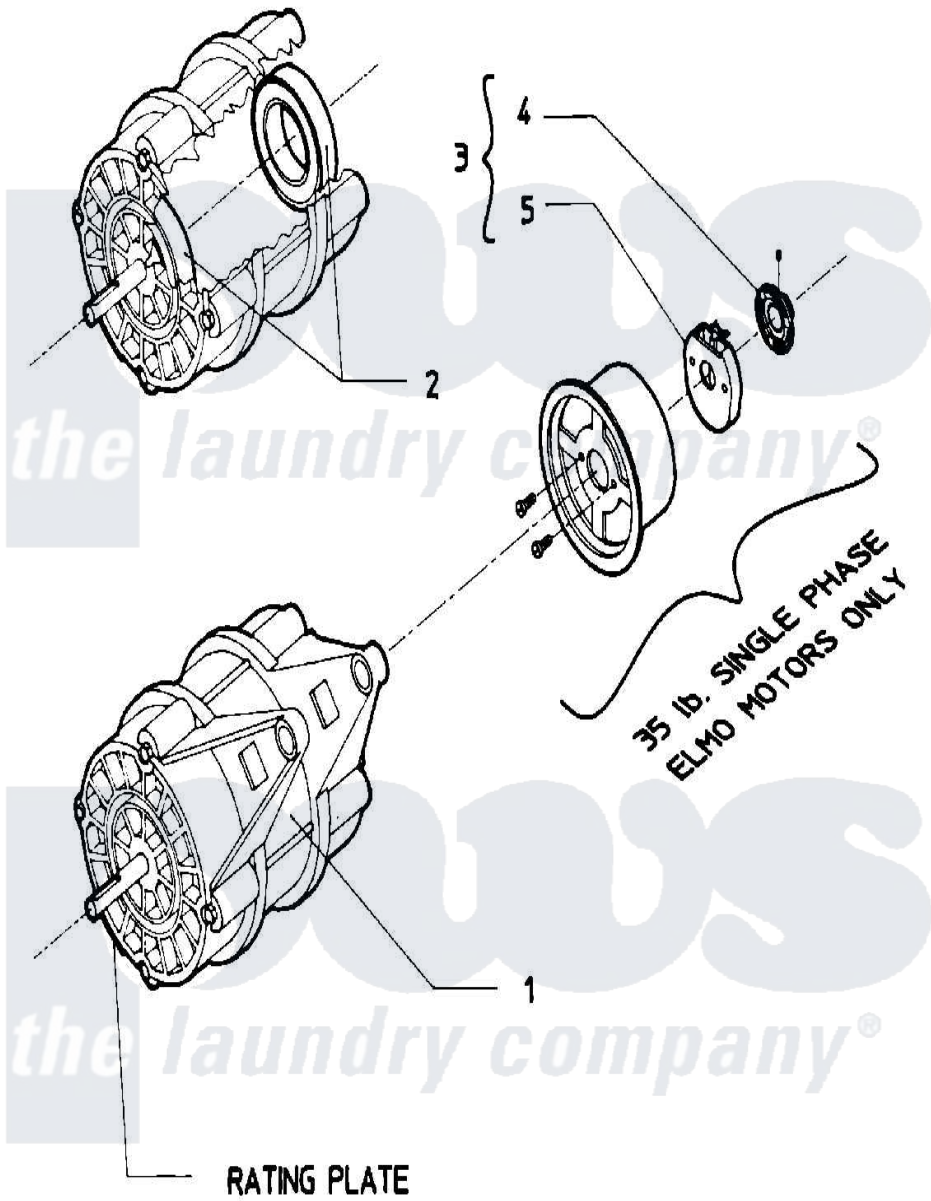

# Maytag MAF18PN2 10 - MOTOR

Maytag [Commercial Maytag MAF18PN2 Washer Parts](#) Parts Diagram 10 - MOTOR  
 Click on the part number to view part

Item	Original Part Number	Replaced By	Status	Part Description
001	<a href="#">24001078</a>			Motor, 2SP
"	<a href="#">24001082</a>			Motor, 2SP
002	<a href="#">24001018</a>			Bearing, 6204-2RS
003	W10124350		Not Available	PART NOT USED
004	W10124350		Not Available	PART NUMBER NOT AVAILABLE
005	W10124350		Not Available	PART NUMBER NOT AVAILABLE