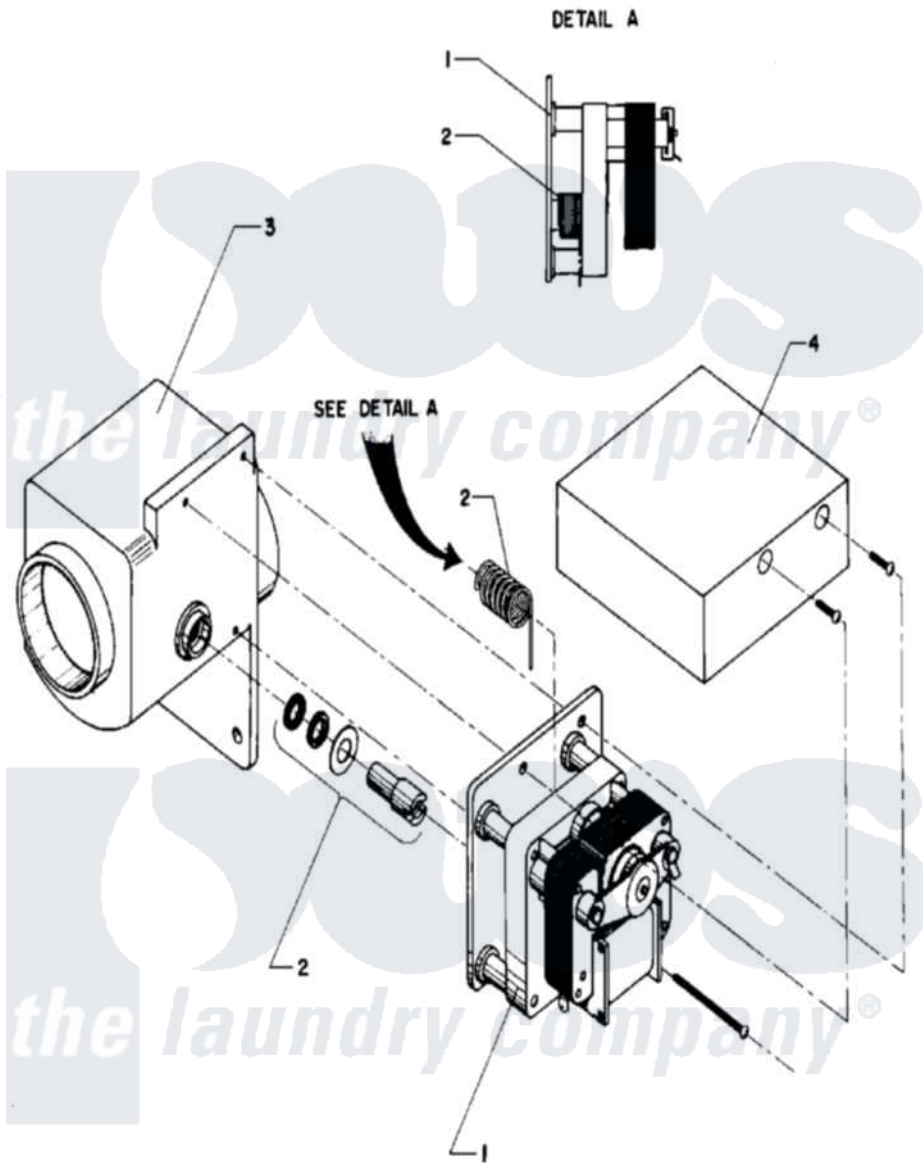

Maytag MAF18PN2 11 - DRAIN VALVE

Maytag [Commercial Maytag MAF18PN2 Washer Parts](#) Parts Diagram 11 - DRAIN VALVE
 Click on the part number to view part

Item	Original Part Number	Replaced By	Status	Part Description
001	24001116			Valve, Drain
"	24001530			Valve, Motor Drain
002	24001528			Shaft, Drive And Seal Kit
003	24001570			Valve Body
004	24001571		Not Available	COVER, DRAIN VALVE MOTOR