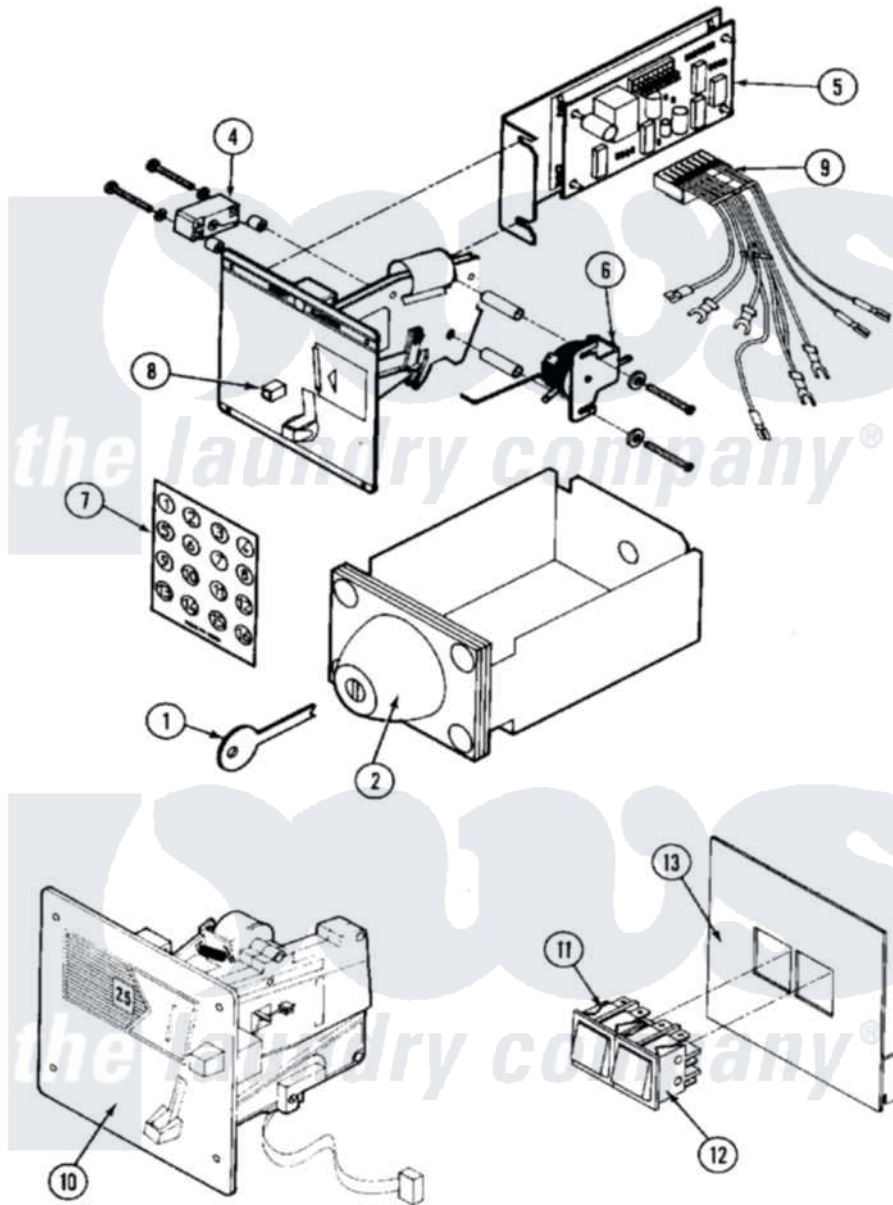

Maytag MAF25MC3 02 - COIN METER & MANUAL CONTROL

Maytag Commercial Maytag MAF25MC3 Washer Parts Parts Diagram 02 - COIN METER & MANUAL CONTROL
 Click on the part number to view part

Item	Original Part Number	Replaced By	Status	Part Description
001	NLA		Not Available	KEY (UG 11)
002	24001606		Not Available	BOX, COIN (UG, RL, UG 12)
"	24001607		Not Available	BOX, COIN (UG, RL, UG 13)
"	24001608		Not Available	BOX, COIN (UG, RL, UG 14)
"	24001609		Not Available	BOX, COIN (UG, RL, UG 15)
"	24001610		Not Available	BOX, COIN (UG, RL, UG 16)
"	24001611		Not Available	BOX, COIN (UG, RL, UG 17)
"	24001612		Not Available	BOX, COIN (UG, RL, UG 18)
"	24001613		Not Available	BOX, COIN (UG, RL, UG 19)
"	24001614			Box, Coin
"	NLA		Not Available	BOX, COIN (UG, RL, UG 11)
003	24001615			COIN ACCEPTOR (US QUARTER)
004	NLA		Not Available	COIN SWITCH
005	24001617		Not Available	ELECTRONIC COIN COUNTER W/HAR
006	24001618		Not Available	SOLENOID, COIN BLOCKING

006	24001618	Not Available	(120V)
007	NLA	Not Available	DECAL, COIN METER (NUM 1-16)
008	24001620	Not Available	BUTTON, COIN RETURN
009	24001621	Not Available	HARNESS, ELECTRONIC COIN CNTR
010	24001622	Not Available	(WITH OPTICAL SWITCH)
"	24001623	Not Available	GREENWALD, P.C. COIN METER
"	NLA	Not Available	AIRPAX P.C. COIN METER
011	24001251		Switch
012	24001252		Switch, Momentary
013	NLA	Not Available	COVER, PLATE (OPL)
014	24001624		Wiring Harness
"	24001625	Not Available	WIRING HARNESS (OPL SW PN) (ITEM 3 IS NOT SHOWN)
015	NLA	Not Available	DECAL FOR SW PLATE (OPL)