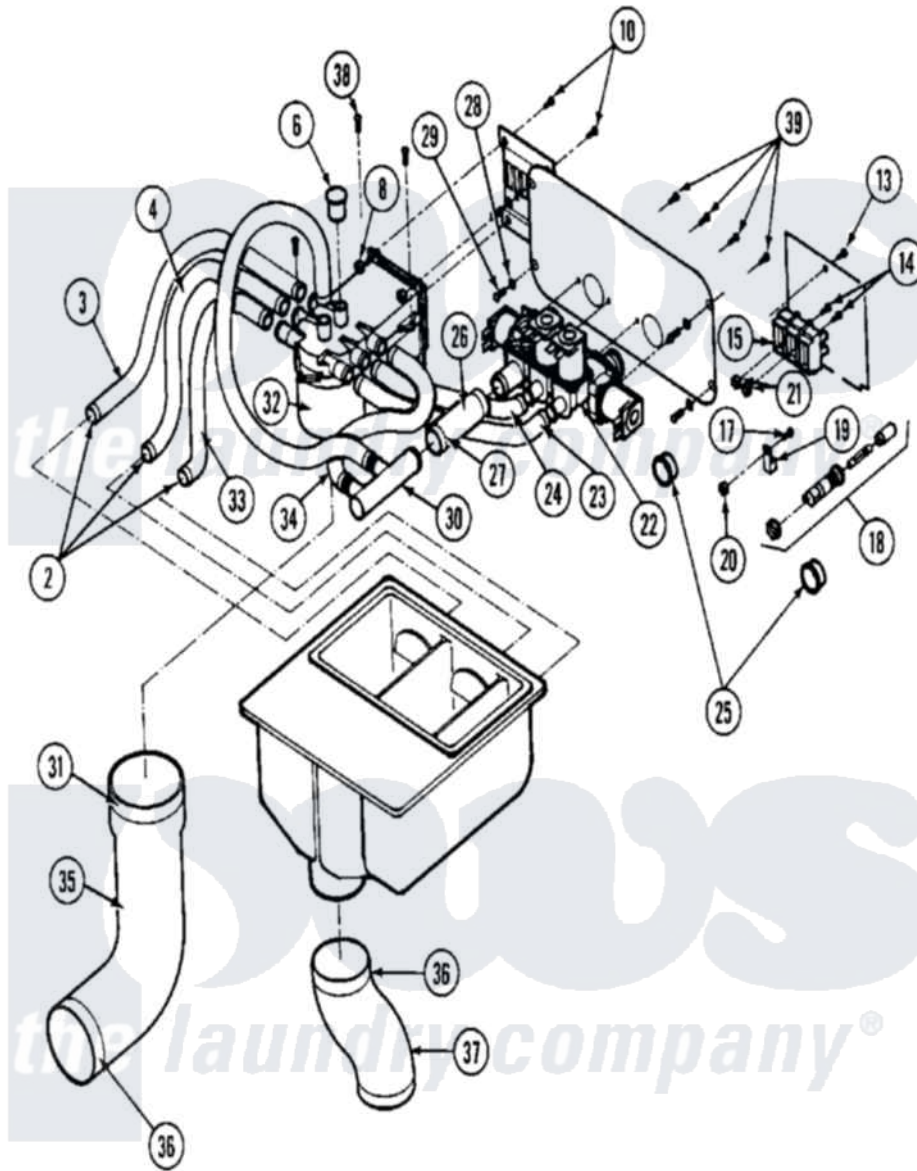

# Maytag MAF25MC3 03 - SUPPLY DISPENSER ASSEMBLY

Maytag [Commercial Maytag MAF25MC3 Washer Parts](#) Parts Diagram 03 - SUPPLY DISPENSER ASSEMBLY  
 Click on the part number to view part

Item	Original Part Number	Replaced By	Status	Part Description
001	24001422		Not Available	DISPENSER, SUPPLY (OPL)
"	24001627		Not Available	DISPENSER, SUPPLY (COIN)
002	24001423	<a href="#">489503</a>		Clamp
003	<a href="#">24001405</a>			(ORDER BY FOOT)
"	NLA		Not Available	HOSE (1/2' ID)
004	<a href="#">24001405</a>			(ORDER BY FOOT)
"	NLA		Not Available	HOSE (1/2' ID)
005	<a href="#">24001405</a>			(ORDER BY FOOT)
"	NLA		Not Available	HOSE (1/2' ID)
006	24001424		Not Available	CAP, PLUG (YELLOW)
007	<a href="#">24001031</a>			Breaker, Vac.
008	<a href="#">24001425</a>			Nut, Fiberlock, Pltd
009	<a href="#">24001426</a>			Cover, Vacuum Breaker
010	<a href="#">24001414</a>	<a href="#">4450038</a>		Screw
011	24001428		Not Available	MOUNTING PLATE, MIXING VALVE
012	24001429		Not Available	COVER, JUNCTION BOX