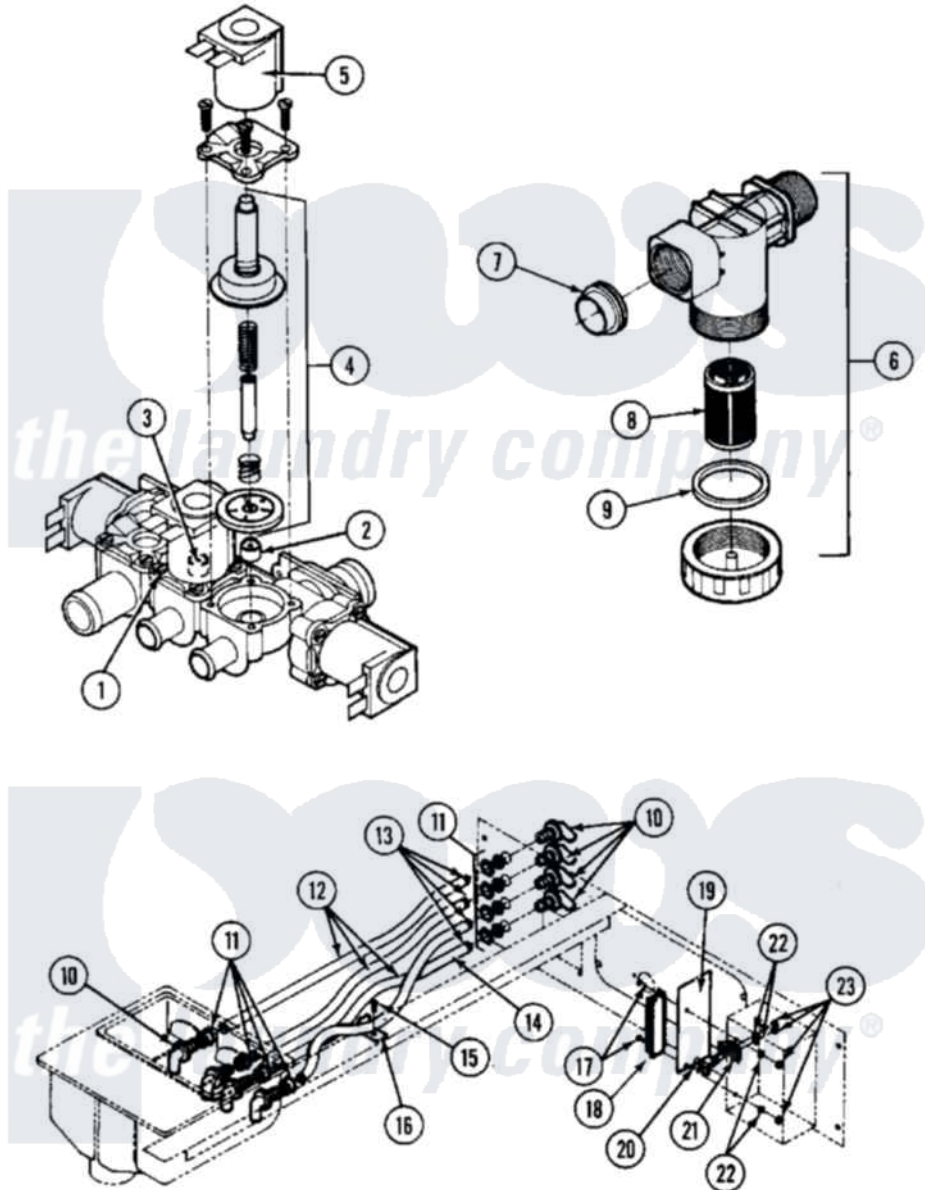

Maytag MAF25MC3 04 - WATER VALVE & AUTOMATIC DISPENSER

Maytag [Commercial Maytag MAF25MC3 Washer Parts](#) Parts Diagram 04 - WATER VALVE & AUTOMATIC DISPENSER

[Click on the part number to view part](#)

Item	Original Part Number	Replaced By	Status	Part Description
001	24001226			Valve, Mixing
002	24001443		Not Available	RESTRICTOR, FLOW (2.8MM)
003	24001444		Not Available	RESTRICTOR, FLOW (4MM)
004	24001122			Kit, Valve Repair
"	24001231			Kit, Repair
005	24001232			Coil, Water Valve
006	24001549		Not Available	FILTER, MESH (11MM US THREAD)
007	24001448			Seal
008	24001447		Not Available	FILTER, MESH (25MM US THREAD)
"	24001449		Not Available	FILTER SCREEN RPLCMNT (11MM)
009	24001450		Not Available	GASKET CAP, FILTER HOUSING
010	24001451		Not Available	NOZZLE KIT
011	NLA		Not Available	NUT, PAL (13" X 1/2" PLTD)

012	24001631		Not Available	TUBING, NORPRENE (5/16"ID 21")
013	24001632		Not Available	CLAMP, HOSE (No.4)
014	NLA		Not Available	TUBING, NORPRENE (5/16"ID 26")
015	24001301	67006964		Screw, Glide
016	24001456			Bracket, Hose
017	24001414	4450038		Screw
018	24001412		Not Available	STRIP, TERMINAL
019	24001458		Not Available	DECAL, EXTERNAL SUPPLY
020	24001253			Fuse
021	24001554		Not Available	HOLDER, FUSE (DUAL)
022	24001415			Washer, S.s.
023	24001417	7103P070-60		Nut, Top Pilot
"	24001634		Not Available	SCREEN, VALVE
024	24001635			Seal, O Ring