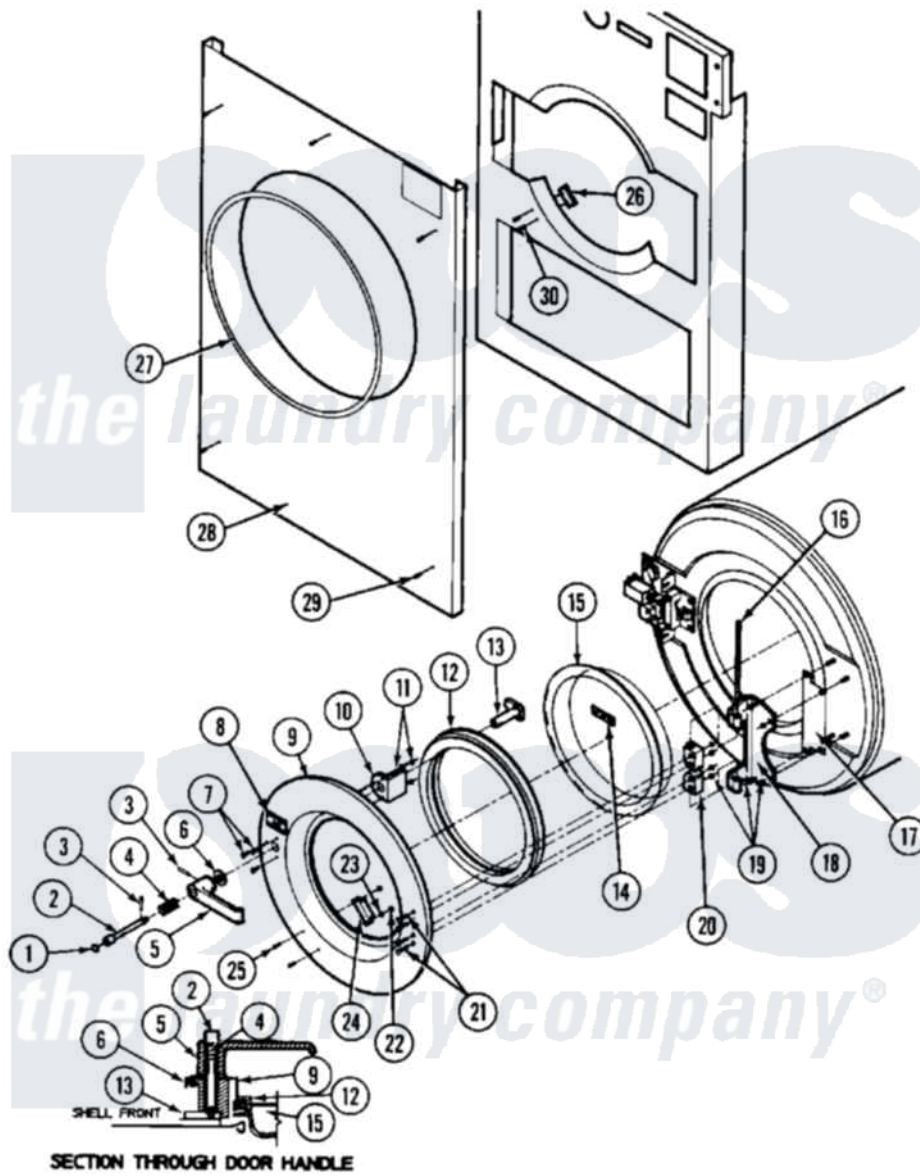

# Maytag MAF25MC3 05 - DOOR & RELATED ASSEMBLY

Maytag [Commercial Maytag MAF25MC3 Washer Parts](#) Parts Diagram 05 - DOOR & RELATED ASSEMBLY  
 Click on the part number to view part

Item	Original Part Number	Replaced By	Status	Part Description
001	24001407		Not Available	DECAL, RED DOT
002	<a href="#">24001103</a>			Rod, Push Button
003	<a href="#">24001721</a>			Pin, Spring
004	<a href="#">24001338</a>			Spring, Door Lock
005	<a href="#">24001336</a>			Handle, Door
006	<a href="#">24001339</a>			Washer, Nylon
007	24001341	<a href="#">3400814</a>		Screw
008	24001462		Not Available	DECAL, PUSH BUTTON RED
009	24001636	<a href="#">24001638</a>		Door Assembly
"	<a href="#">24001638</a>			Door Assembly
"	NLA		Not Available	DOOR ONLY (OPL)
010	24001340		Not Available	SPACER, DOOR HANDLE
011	24001342	<a href="#">74005230</a>		Nut, Lock
012	<a href="#">24001075</a>			Gasket, Door
013	<a href="#">24001343</a>			Arm, Latch
014	24001465		Not Available	DECAL, ROTATION SPIN (CCW)

015	24001098		Not Available	GLASS, DOOR
016	W10124350		Not Available	PART NUMBER NOT AVAILABLE
017	<a href="#">24001466</a>			Shim, Hinge
018	<a href="#">24001333</a>			Hinge, Door
019	<a href="#">24001305</a>			Nut, Fiberlock
020	<a href="#">24001334</a>			Mount, Door
021	<a href="#">24001467</a>			Screw, S.s.
022	24001417	<a href="#">7103P070-60</a>		Nut, Top Pilot
023	<a href="#">24001415</a>			Washer, S.s.
024	24001470		Not Available	MAGNET
025	<a href="#">24001414</a>	<a href="#">4450038</a>		Screw
026	<a href="#">24001472</a>			Switch, Magnet Position
027	<a href="#">24001185</a>			Gasket Kit
028	24001135		Not Available	(INCLUDES TRIM & SCREWS)
"	24001136		Not Available	PANEL KIT, FRONT COIN (ALM) (INCLUDES TRIM & SCREWS)
"	24001137		Not Available	PANEL KIT, FRONT COIN (STNLSS) (INCLUDES TRIM & SCREWS)
"	NLA		Not Available	PANEL KIT, FRONT COIN (WHT)
029	<a href="#">24001474</a>	<a href="#">3400086</a>		Screw, 10-32 X 3/8
030	24001475		Not Available	RIVET, POP S.S. (1/8 X 1/4)