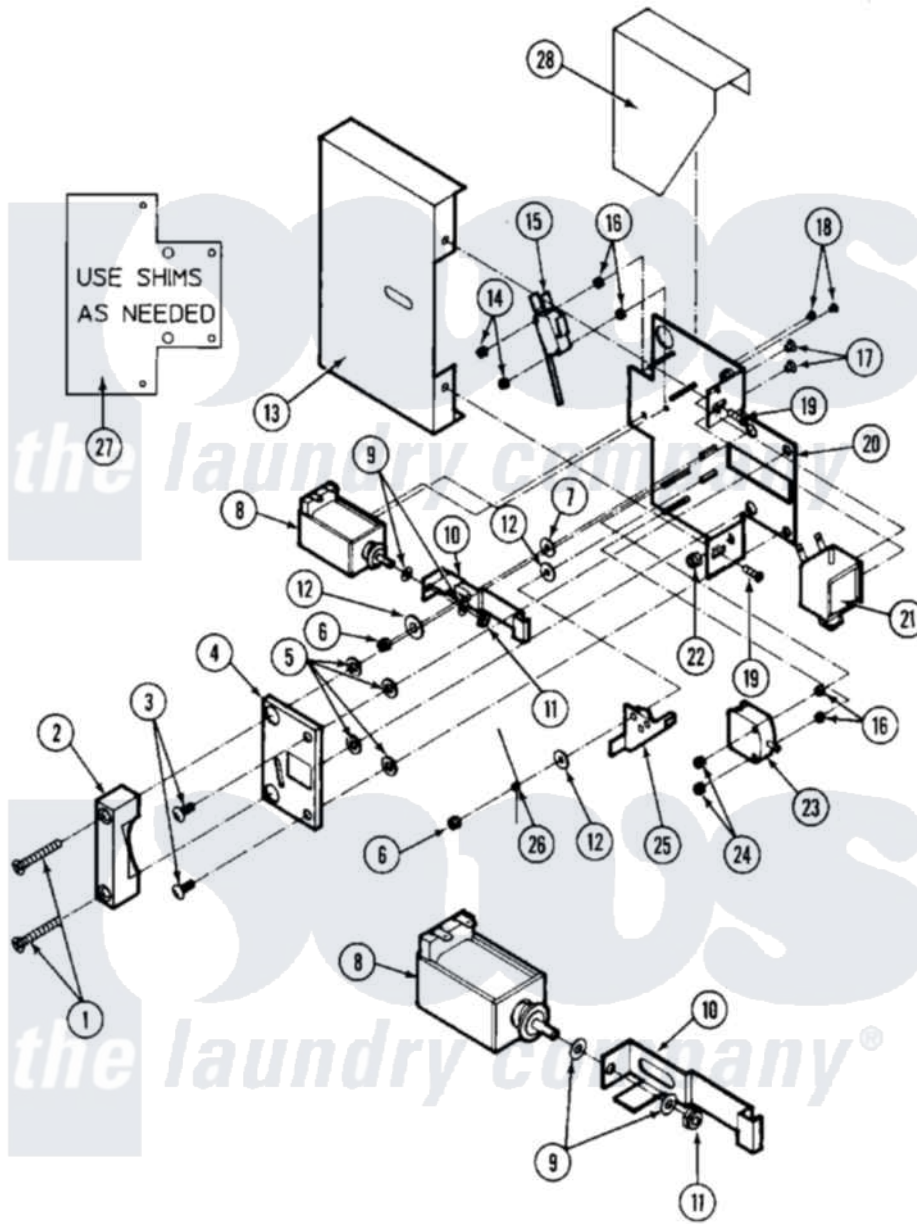

# Maytag MAF25MC3 06 - DOOR LOCK

Maytag [Commercial Maytag MAF25MC3 Washer Parts](#) Parts Diagram 06 - DOOR LOCK  
 Click on the part number to view part

Item	Original Part Number	Replaced By	Status	Part Description
001	24001394		Not Available	DOOR LOCK COMPLETE (MN 110V)
"	<a href="#">24001640</a>			Door Lock Complete
"	<a href="#">24001641</a>			Door Lock Complete
"	<a href="#">24001642</a>			Screw, S.s.
"	NLA		Not Available	KIT ASSY., DOOR
002	24001483		Not Available	CATCH, DOOR LOCK
003	<a href="#">24001323</a>			Screw
004	24001484		Not Available	COVER, DOOR LOCK PLATE
005	<a href="#">24001295</a>			Lockwasher, S.s.
006	24001342	<a href="#">74005230</a>		Nut, Lock
007	<a href="#">24001485</a>			Washer, Shoulder
008	<a href="#">24001101</a>			Solenoid, Door Rel
009	<a href="#">24001358</a>			Washer, Flat
010	<a href="#">24001250</a>			Button, Push
"	24001486		Not Available	BUTTON, PUSH (STOP)
011	<a href="#">24001481</a>	<a href="#">Y707702</a>		Locknut

012	<a href="#">24001480</a>		Washer, Teflon
013	24001487	Not Available	COVER, DOOR LOCK ASSY.
014	<a href="#">24001476</a>		Nut, Fiberlock
015	<a href="#">24001229</a>		Switch, Door Lock
016	24001477	Not Available	SPACER, NYLON (No.6)
017	<a href="#">24001479</a>		Screw, S.s.
018	<a href="#">24001643</a>		Screw, S.s.
019	24001301	<a href="#">67006964</a>	Screw, Glide
020	NLA	Not Available	PLATE, DOOR LOCK
021	<a href="#">24001102</a>		Solenoid, Door Lck
022	<a href="#">24001305</a>		Nut, Fiberlock
023	<a href="#">24001255</a>		Switch, Door Handle
"	24001257	<a href="#">24001255</a>	Switch, Door Handle
024	<a href="#">24001425</a>		Nut, Fiberlock, Pltd
025	<a href="#">24001230</a>		Lever, Door Lock
026	<a href="#">24001293</a>		Spring, Torsion
027	<a href="#">24001559</a>		Shim, Door Lock
028	24001488	Not Available	SHIELD, SPLASH (DOOR LOCK)
029	24001645	Not Available	WIRING, HARNESS DOOR LOCK (MN)