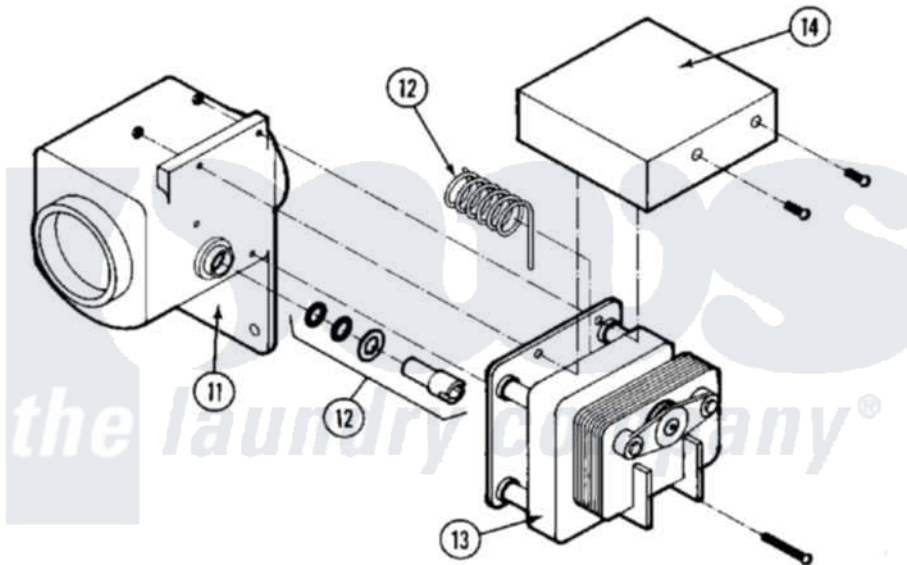

# Maytag MAF25MC3 07 - MOTOR & DRAIN VALVE

Maytag [Commercial Maytag MAF25MC3 Washer Parts](#) Parts Diagram 07 - MOTOR & DRAIN VALVE  
 Click on the part number to view part

Item	Original Part Number	Replaced By	Status	Part Description
001	<a href="#">24001081</a>			Motor, CVE132
"	<a href="#">24001646</a>			Motor
002	<a href="#">24001018</a>			Bearing, 6204-2RS
003	24001647		Not Available	ROD, MOTOR SUPPORT
004	<a href="#">24001511</a>			Washer, Hardened
005	24001512		Not Available	PIN, COTTER PLTD. (1/8X1 1/2)
006	<a href="#">24001021</a>			Bushing, Motor
007	24001648		Not Available	KEY (MOTOR 3/16" X 1 1/2")
008	<a href="#">24001086</a>			Pulley, Motor
"	<a href="#">24001649</a>			Pulley
009	24001650		Not Available	SPRING (BELT TENSION)
010	<a href="#">24001090</a>			Bushing, Motor Pulley
"	<a href="#">24001090</a>			Bushing, Motor Pulley
"	<a href="#">24001116</a>			Valve, Drain
011	<a href="#">24001570</a>			Valve Body
012	<a href="#">24001528</a>			Shaft, Drive And Seal Kit

013 [24001529](#)

VALVE, MOTOR DRAIN  
(110V 60HZ)

" [24001530](#)

Valve, Motor Drain

014 24001571

Not Available

COVER, DRAIN VALVE  
MOTOR