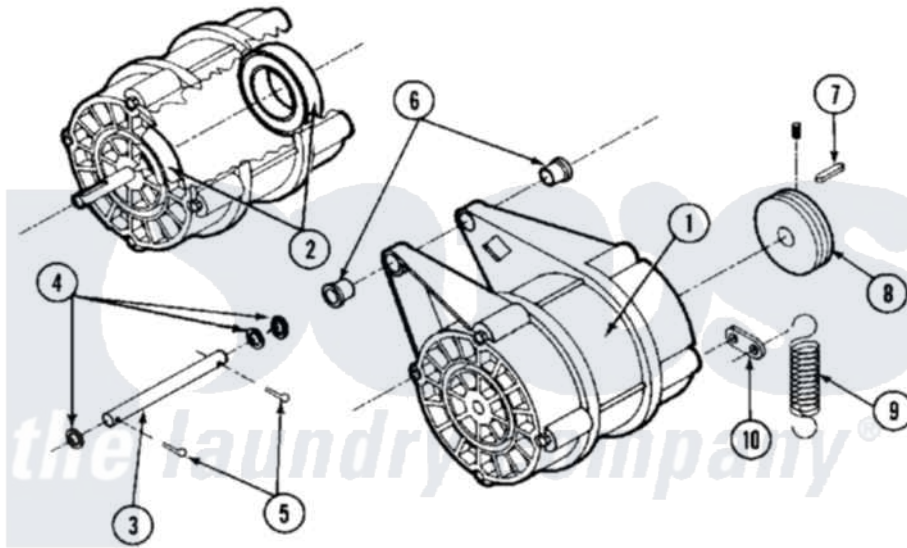

# Maytag MAF25MC3 07 - MOTOR & DRAIN VALVE

Maytag [Commercial Maytag MAF25MC3 Washer Parts](#) Parts Diagram 07 - MOTOR & DRAIN VALVE  
 Click on the part number to view part

Item	Original Part Number	Replaced By	Status	Part Description
001	<a href="#">24001081</a>			Motor, CVE132
"	<a href="#">24001646</a>			Motor
002	<a href="#">24001018</a>			Bearing, 6204-2RS
003	24001647		Not Available	ROD, MOTOR SUPPORT
004	<a href="#">24001511</a>			Washer, Hardened
005	24001512		Not Available	PIN, COTTER PLTD. (1/8X1 1/2)
006	<a href="#">24001021</a>			Bushing, Motor
007	24001648		Not Available	KEY (MOTOR 3/16" X 1 1/2")
008	<a href="#">24001086</a>			Pulley, Motor
"	<a href="#">24001649</a>			Pulley
009	24001650		Not Available	SPRING (BELT TENSION)
010	<a href="#">24001090</a>			Bushing, Motor Pulley
"	<a href="#">24001090</a>			Bushing, Motor Pulley
"	<a href="#">24001116</a>			Valve, Drain
011	<a href="#">24001570</a>			Valve Body
012	<a href="#">24001528</a>			Shaft, Drive And Seal Kit